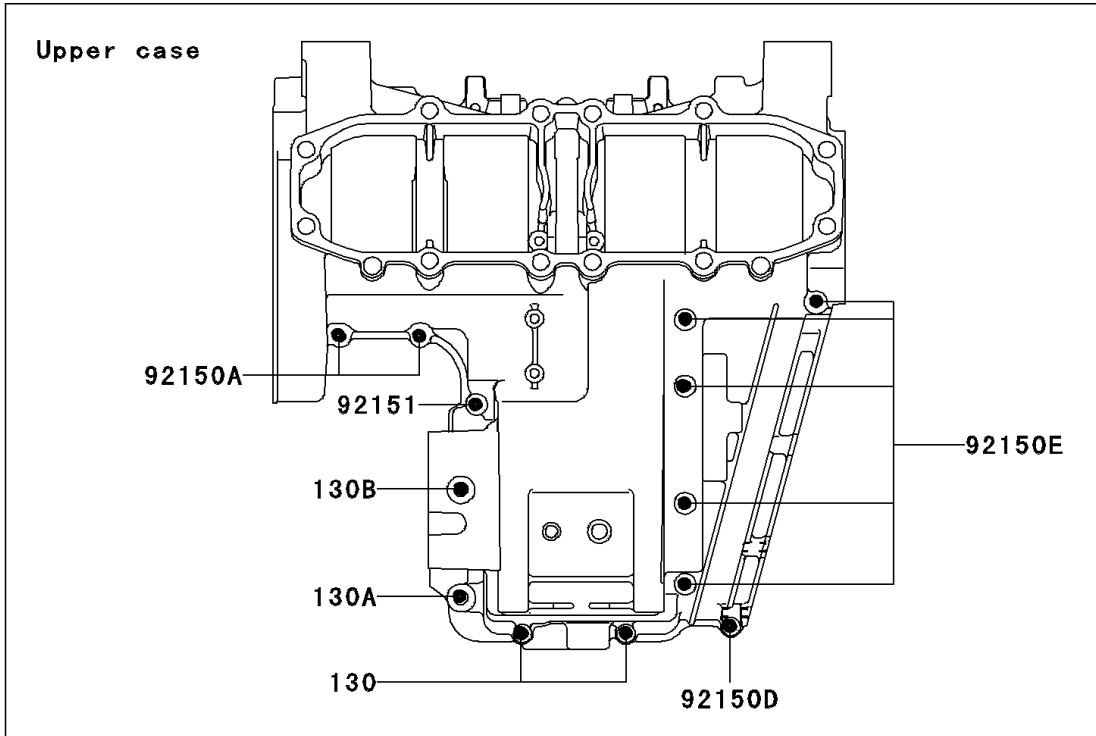

2002 Ninja® ZX™ -6 PARTS DIAGRAM

Crankcase Bolt Pattern

E1412

2002 Ninja® ZX™ -6 PARTS LIST

Crankcase Bolt Pattern

ITEM NAME	PART NUMBER	QUANTITY
BOLT-FLANGED (Ref # 130)	130Z0675	2
BOLT-FLANGED (Ref # 130A)	130Z0870	1
BOLT-FLANGED (Ref # 130B)	130Z0895	1
BOLT,8X90 (Ref # 92150)	92150-1163	10
BOLT,6X30 (Ref # 92150A)	92150-1300	2
BOLT,8X120 (Ref # 92150B)	92150-1424	2
BOLT,6X35 (Ref # 92150C)	92150-1547	7
BOLT,6X60 (Ref # 92150D)	92150-1548	1
BOLT,6X90 (Ref # 92150E)	92150-1622	5
BOLT,6X45 (Ref # 92151)	92151-1465	1