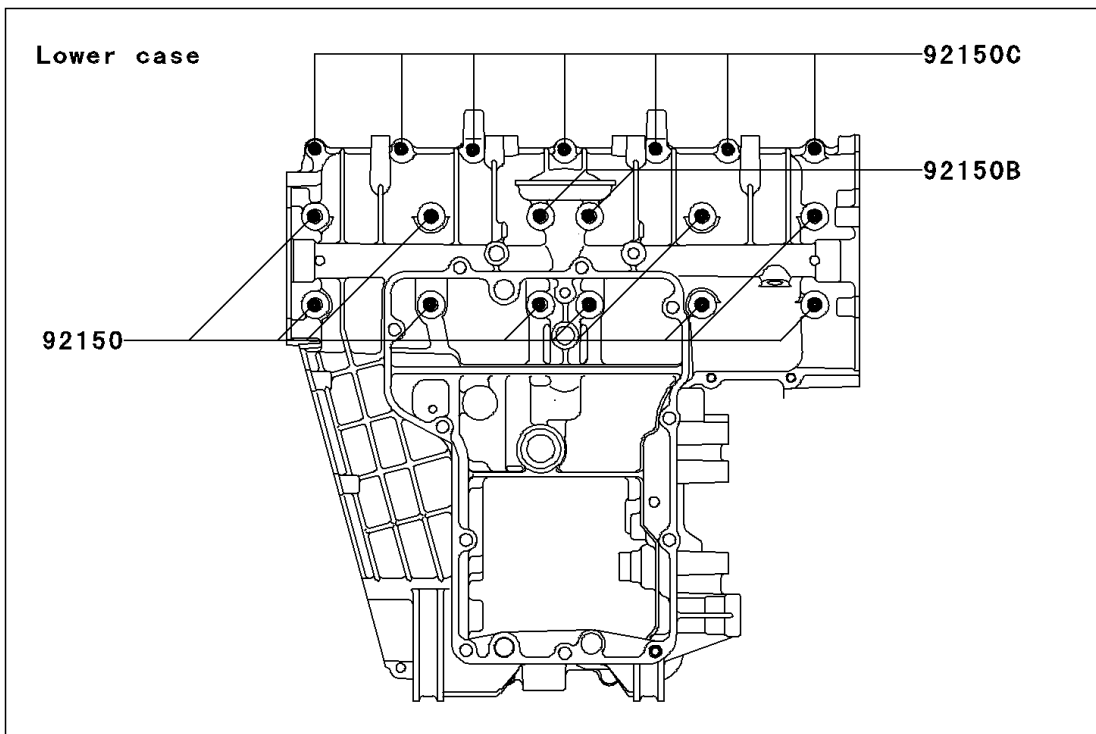

2002 Ninja® ZX™ -6 PARTS DIAGRAM

Crankcase Bolt Pattern

E1412

2002 Ninja® ZX™ -6 PARTS LIST

Crankcase Bolt Pattern

ITEM NAME	PART NUMBER	QUANTITY
BOLT-FLANGED (Ref # 130)	130Z0675	2
BOLT-FLANGED (Ref # 130A)	130Z0870	1
BOLT-FLANGED (Ref # 130B)	130Z0895	1
BOLT,8X90 (Ref # 92150)	92150-1163	10
BOLT,6X30 (Ref # 92150A)	92150-1300	2
BOLT,8X120 (Ref # 92150B)	92150-1424	2
BOLT,6X35 (Ref # 92150C)	92150-1547	7
BOLT,6X60 (Ref # 92150D)	92150-1548	1
BOLT,6X90 (Ref # 92150E)	92150-1622	5
BOLT,6X45 (Ref # 92151)	92151-1465	1