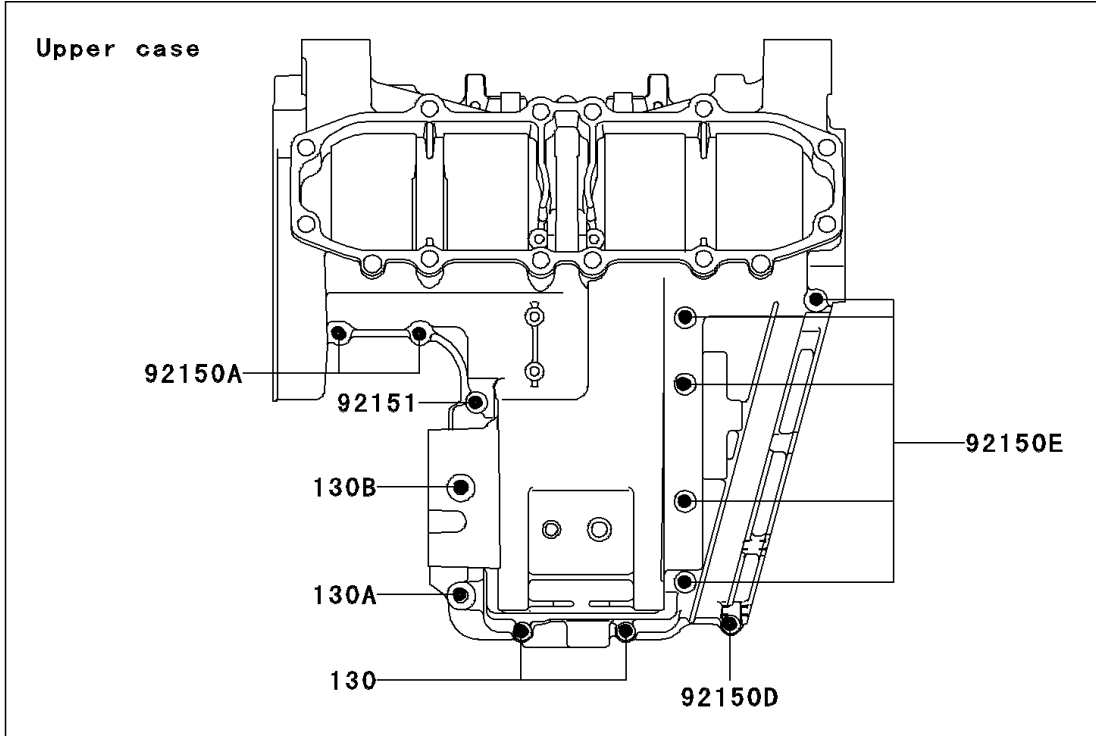

2003 ZZR600 PARTS DIAGRAM

Crankcase Bolt Pattern

E1412

2003 ZZR600 PARTS LIST

Crankcase Bolt Pattern

ITEM NAME	PART NUMBER	QUANTITY
BOLT-FLANGED (Ref # 130)	130Z0675	2
BOLT-FLANGED (Ref # 130A)	130Z0870	1
BOLT-FLANGED (Ref # 130B)	130Z0895	1
BOLT,8X90 (Ref # 92150)	92150-1163	10
BOLT,6X30 (Ref # 92150A)	92150-1300	2
BOLT,8X120 (Ref # 92150B)	92150-1424	2
BOLT,6X35 (Ref # 92150C)	92150-1547	7
BOLT,6X60 (Ref # 92150D)	92150-1548	1
BOLT,6X90 (Ref # 92150E)	92150-1622	5
BOLT,6X45 (Ref # 92151)	92151-1465	1