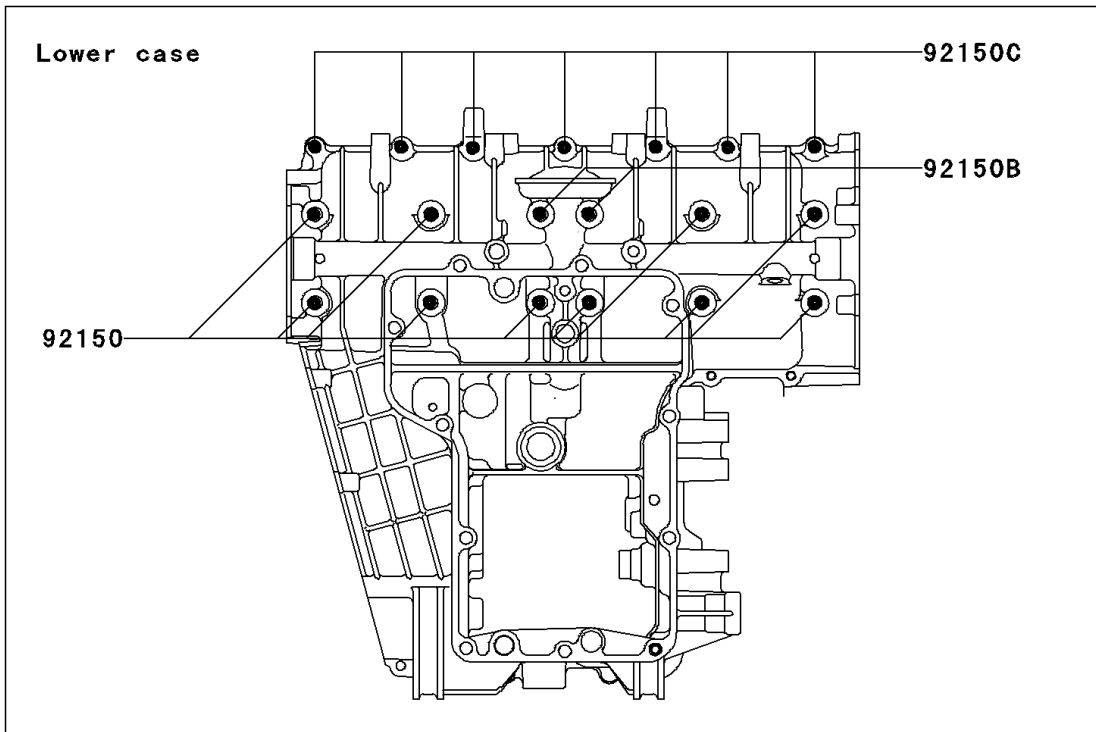

2003 ZZR600 PARTS DIAGRAM

Crankcase Bolt Pattern

E1412

2003 ZZR600 PARTS LIST

Crankcase Bolt Pattern

ITEM NAME	PART NUMBER	QUANTITY
BOLT-FLANGED (Ref # 130)	130Z0675	2
BOLT-FLANGED (Ref # 130A)	130Z0870	1
BOLT-FLANGED (Ref # 130B)	130Z0895	1
BOLT,8X90 (Ref # 92150)	92150-1163	10
BOLT,6X30 (Ref # 92150A)	92150-1300	2
BOLT,8X120 (Ref # 92150B)	92150-1424	2
BOLT,6X35 (Ref # 92150C)	92150-1547	7
BOLT,6X60 (Ref # 92150D)	92150-1548	1
BOLT,6X90 (Ref # 92150E)	92150-1622	5
BOLT,6X45 (Ref # 92151)	92151-1465	1