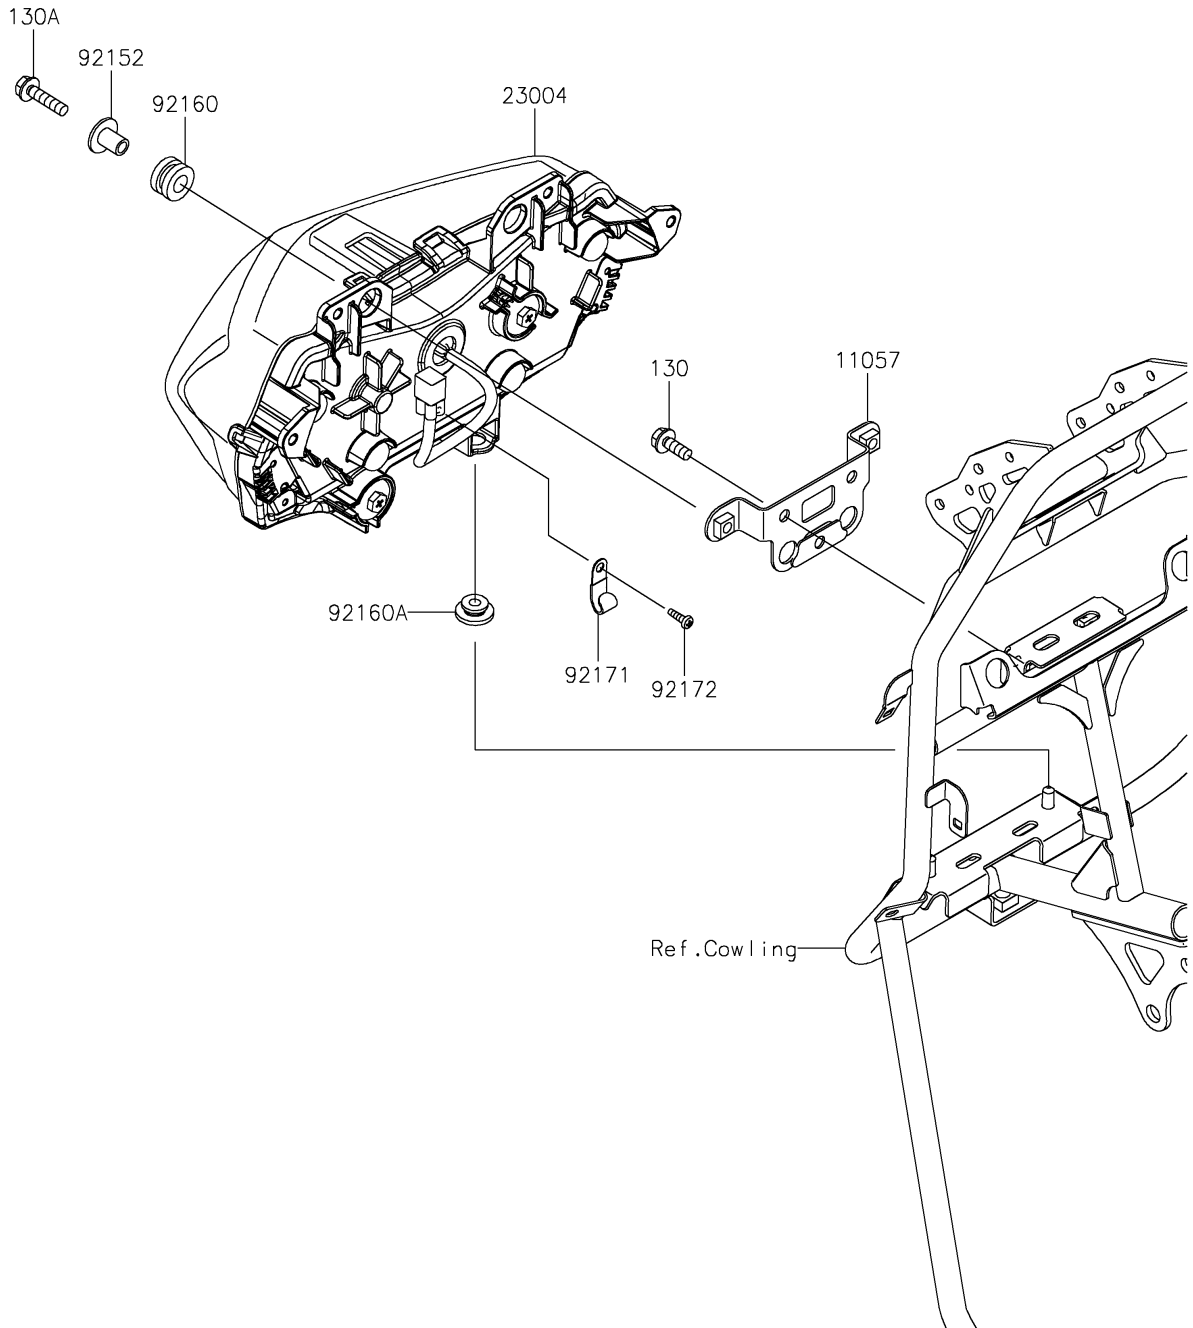

2023 KLR® 650 S ABS PARTS DIAGRAM

Headlight(s)

F2710

2023 KLR® 650 S ABS PARTS LIST

Headlight(s)

ITEM NAME	PART NUMBER	QUANTITY
BRACKET,HEAD LAMP (Ref # 11057)	11057-7884	1
LAMP-HEAD,LED (Ref # 23004)	23004-0414	1
COLLAR,6.3X20X15.1 (Ref # 92152)	92152-2322	2
DAMPER,10X20X12 (Ref # 92160)	92160-1167	2
DAMPER (Ref # 92160A)	92160-1613	2
CLAMP (Ref # 92171)	92171-1539	1
SCREW,TAPPING,4X12 (Ref # 92172)	92172-0233	1
BOLT-FLANGED,6X16 (Ref # 130)	130BA0616	2
BOLT-FLANGED,6X25 (Ref # 130A)	130BB0625	2