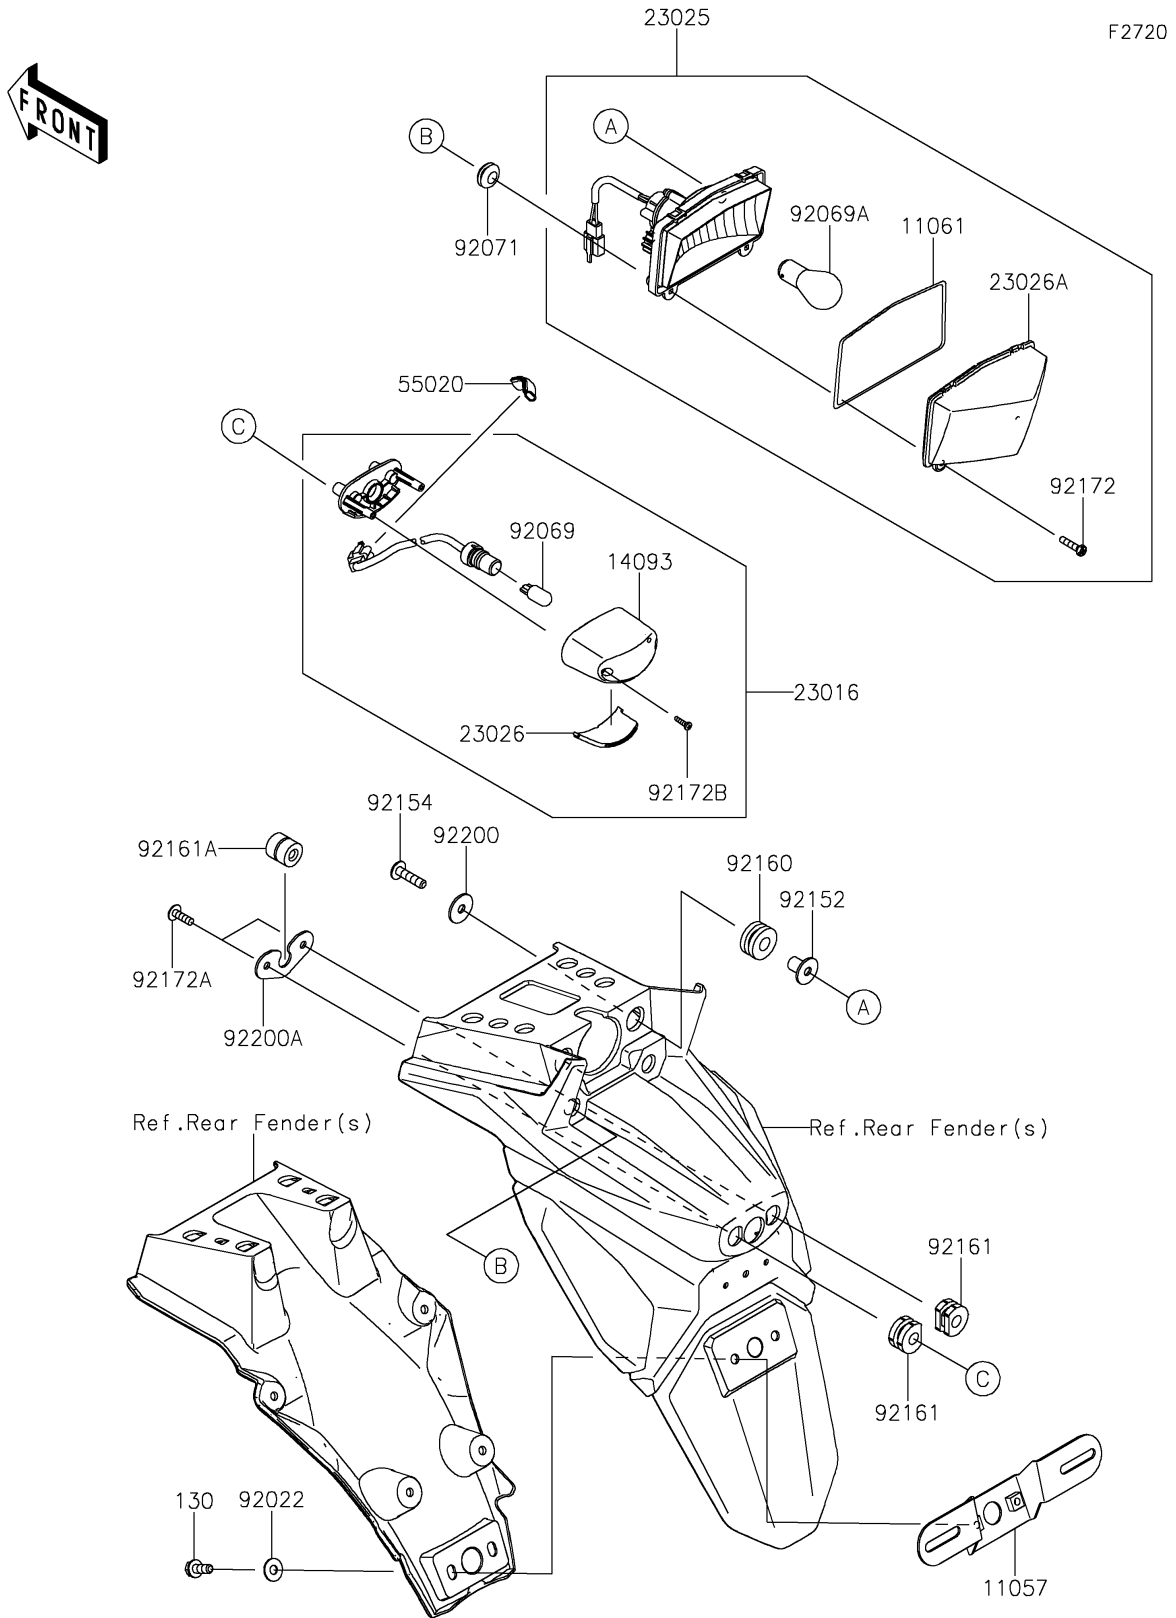

2024 KLR® 650 S ABS PARTS DIAGRAM

Taillight(s)

2024 KLR® 650 S ABS PARTS LIST

Taillight(s)

ITEM NAME	PART NUMBER	QUANTITY
BRACKET,LICENSE PLATE (Ref # 11057)	11057-1046	1
GASKET,TAIL LAMP LENS (Ref # 11061)	11061-0393	1
COVER,LICENSE LAMP (Ref # 14093)	14093-0525	1
LAMP-ASSY,LICENCE (Ref # 23016)	23016-0604	1
LAMP-TAIL (Ref # 23025)	23025-0392	1
LENS,LICENSE LAMP (Ref # 23026)	23026-0025	1
LENS,TAIL LAMP (Ref # 23026A)	23026-0036	1
GUARD,50X30 (Ref # 55020)	55020-2334	1
WASHER,6.5X16X1.0 (Ref # 92022)	92022-1093	2
BULB,12V 5W (Ref # 92069)	92069-1016	1
BULB,12V 21/5W (Ref # 92069A)	92069-1084	1
GROMMET (Ref # 92071)	92071-024	2
COLLAR,6.3X9.5X13.5 (Ref # 92152)	92152-1942	2
BOLT,SOCKET,6X25 (Ref # 92154)	92154-0071	2
DAMPER (Ref # 92160)	92160-1162	2
DAMPER (Ref # 92161)	92161-0776	2
DAMPER,6X18X18.2 (Ref # 92161A)	92161-1809	1
SCREW,4.2X19 (Ref # 92172)	92172-0411	2
SCREW,TAPPING,5X16 (Ref # 92172A)	92172-0427	2
SCREW,4X12 (Ref # 92172B)	92172-0904	2
WASHER,6.5X22X1.6 (Ref # 92200)	92200-1087	2
WASHER (Ref # 92200A)	92200-1773	1
BOLT-FLANGED,6X16 (Ref # 130)	130BA0616	2