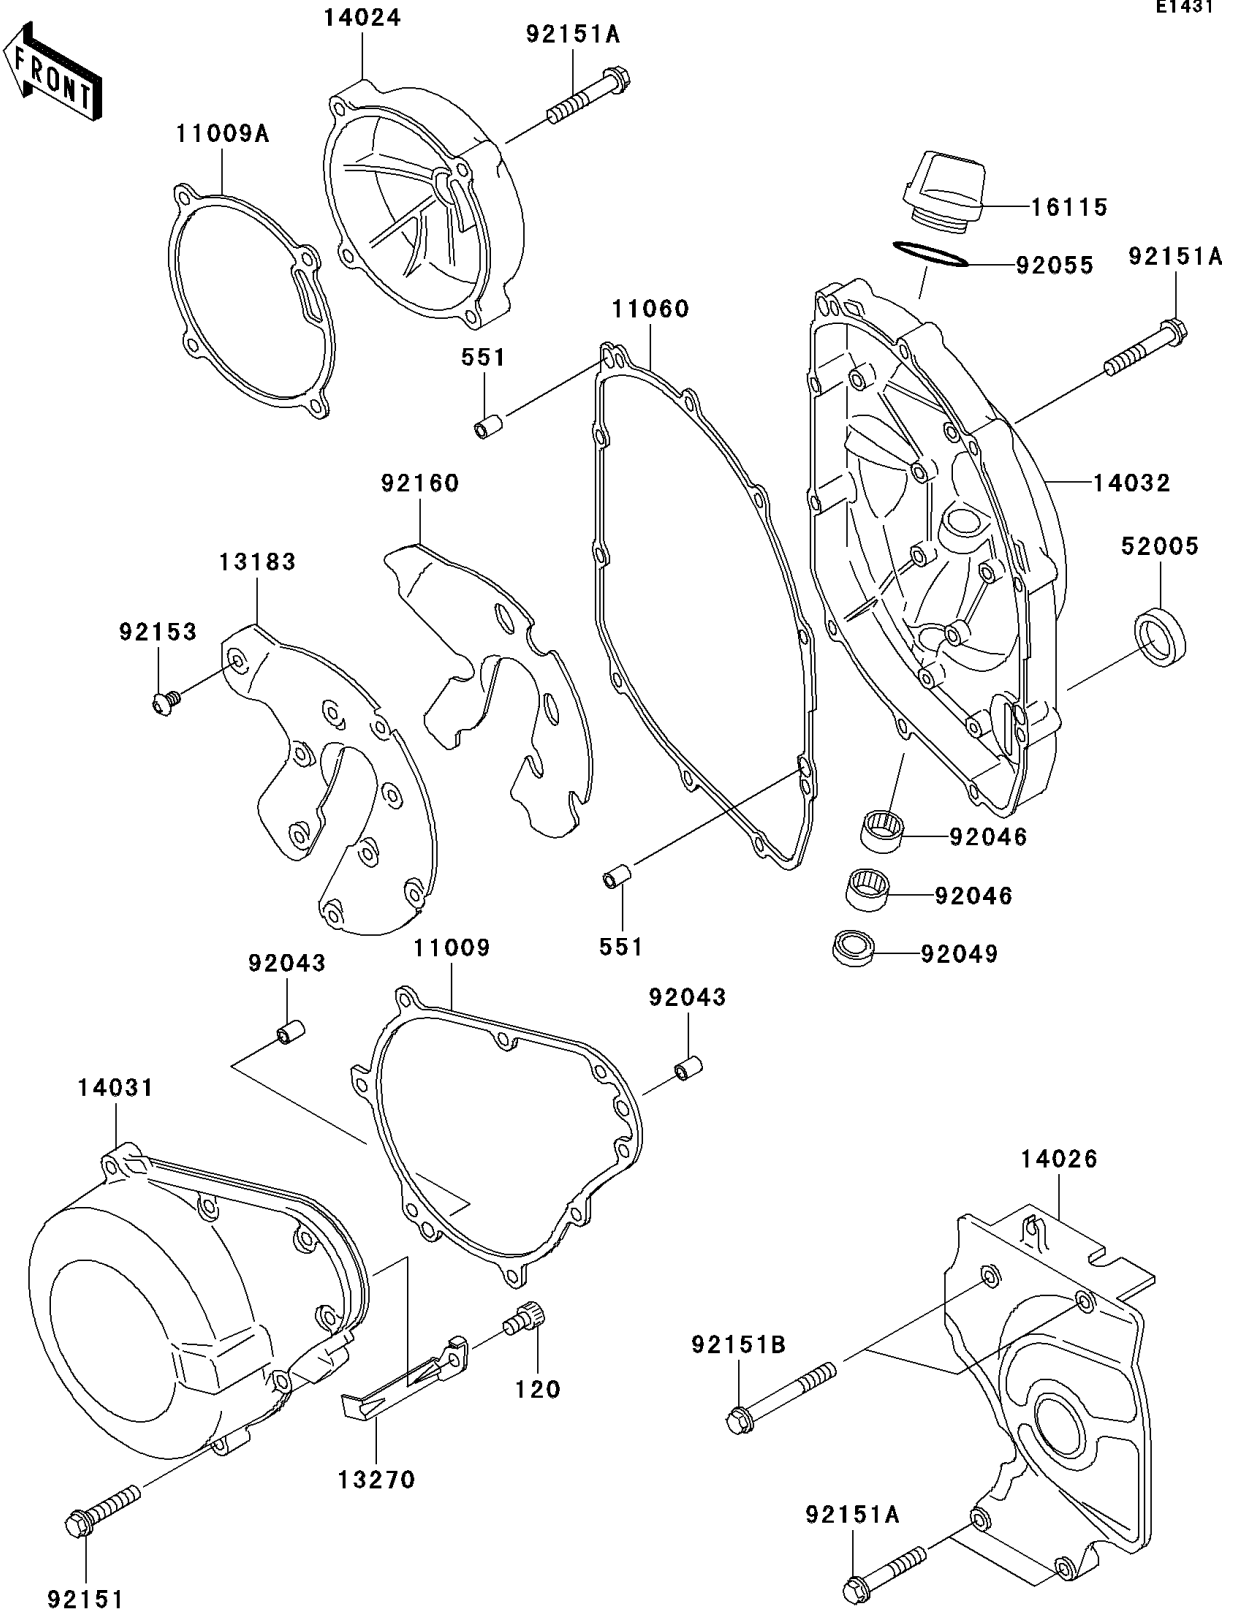

2002 Ninja[®] ZX[™]-6 PARTS DIAGRAM

Engine Cover(s)

E1431

2002 Ninja® ZX™ -6 PARTS LIST

Engine Cover(s)

ITEM NAME	PART NUMBER	QUANTITY
BOLT-SOCKET,6X10 (Ref # 120)	120P0610	1
PIN-DOWEL,8X14 (Ref # 551)	551A0814	2
GASKET,GENERATOR COVER (Ref # 11009)	11009-1868	1
GASKET,PULSING COVER (Ref # 11009A)	11009-1869	1
GASKET,CLUTCH COVER (Ref # 11060)	11060-1639	1
PLATE (Ref # 13183)	13183-1532	1
PLATE,LEAD WIRE (Ref # 13270)	13270-1475	1
COVER,PULSING (Ref # 14024)	14024-1881	1
COVER-CHAIN (Ref # 14026)	14026-1216	1
COVER-GENERATOR (Ref # 14031)	14031-1247	1
COVER-CLUTCH (Ref # 14032)	14032-1388	1
CAP-OIL FILLER (Ref # 16115)	16115-1009	1
GAUGE,OIL LEVEL (Ref # 52005)	52005-1057	1
PIN,6.2X8X14 (Ref # 92043)	92043-1263	2
BEARING-NEEDLE,HK1210 (Ref # 92046)	92046-1010	2
SEAL-OIL,TB12205.5 (Ref # 92049)	92049-1271	1
RING-O,31.7X2.4 (Ref # 92055)	92055-049	1
BOLT,6X30 (Ref # 92151)	92151-1873	8
BOLT,6X35 (Ref # 92151A)	92151-1874	16
BOLT,6X50 (Ref # 92151B)	92151-1875	2
BOLT,5X8 (Ref # 92153)	92153-0636	9
DAMPER (Ref # 92160)	92160-1195	1