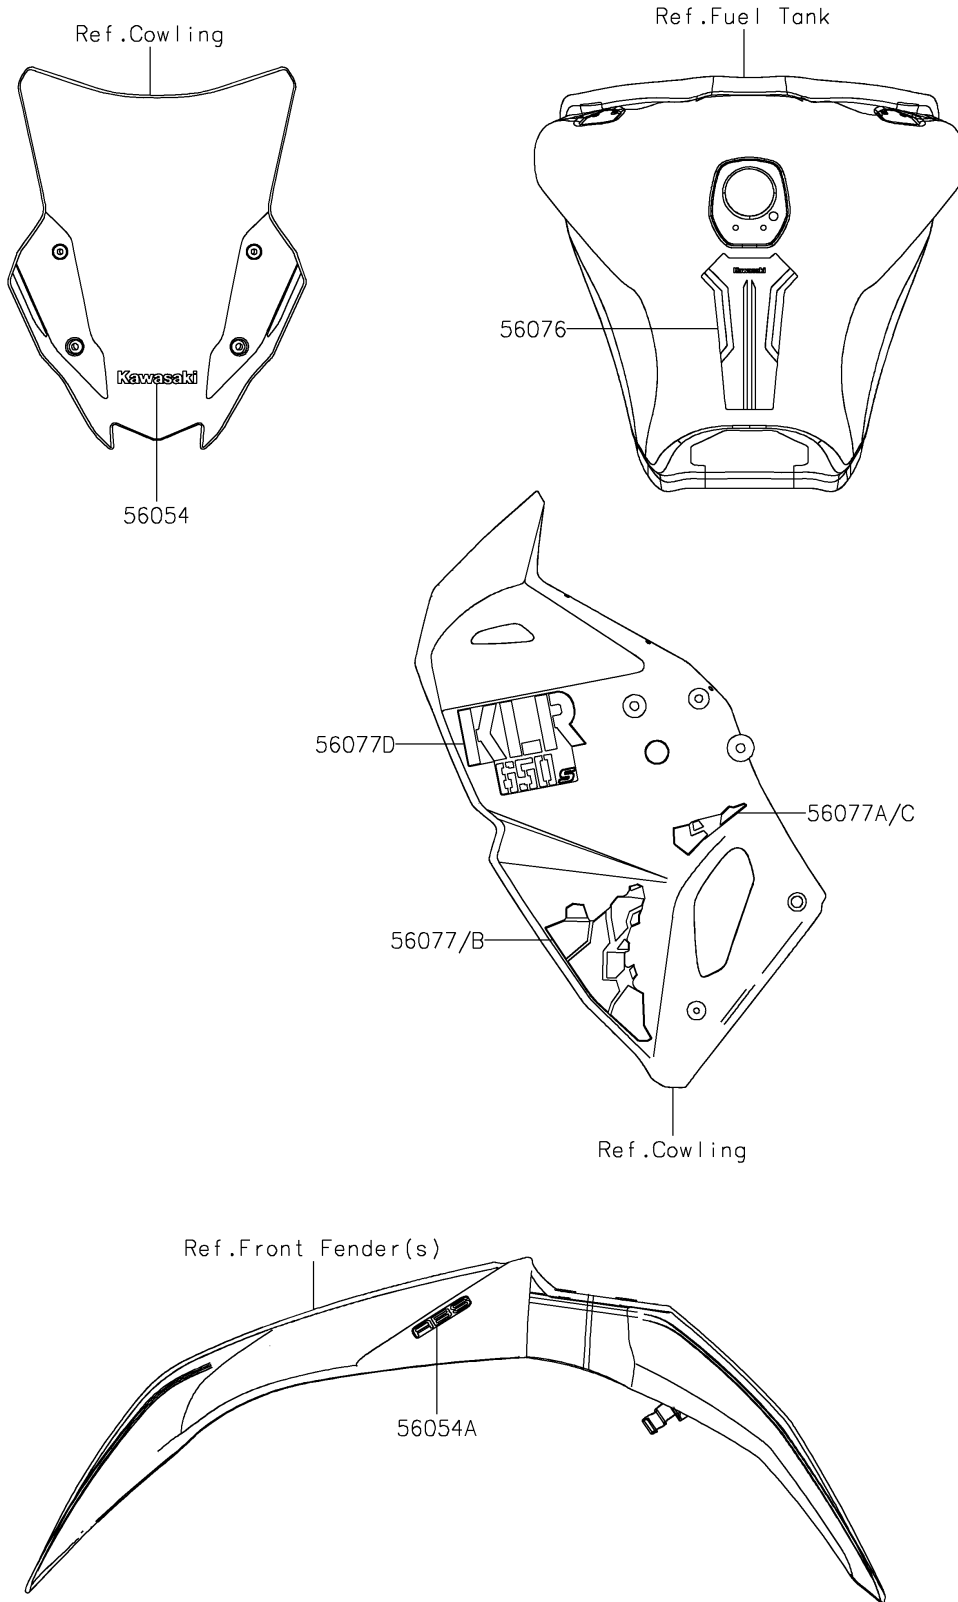

# 2024 KLR® 650 S ABS PARTS DIAGRAM

Decals(Red)(KRFNN/KRFNL)(CA,US)

F2861B

## 2024 KLR® 650 S ABS PARTS LIST

Decals(Red)(KRFNN/KRFNL)(CA,US)

ITEM NAME	PART NUMBER	QUANTITY
MARK,WINDSHIELD,KAWASAKI (Ref # 56054)	56054-2177	1
MARK,FR FENDER,ABS (Ref # 56054A)	56054-4027	2
PATTERN,FUEL TANK (Ref # 56076)	56076-2404	1
PATTERN,SHROUD,LWR,FR,LH (Ref # 56077)	56077-0689	1
PATTERN,SHROUD,LWR,RR,LH (Ref # 56077A)	56077-0690	1
PATTERN,SHROUD,LWR,FR,RH (Ref # 56077B)	56077-0692	1
PATTERN,SHROUD,LWR,RR,RH (Ref # 56077C)	56077-0693	1
PATTERN,SHROUD,UPP (Ref # 56077D)	56077-1207	2