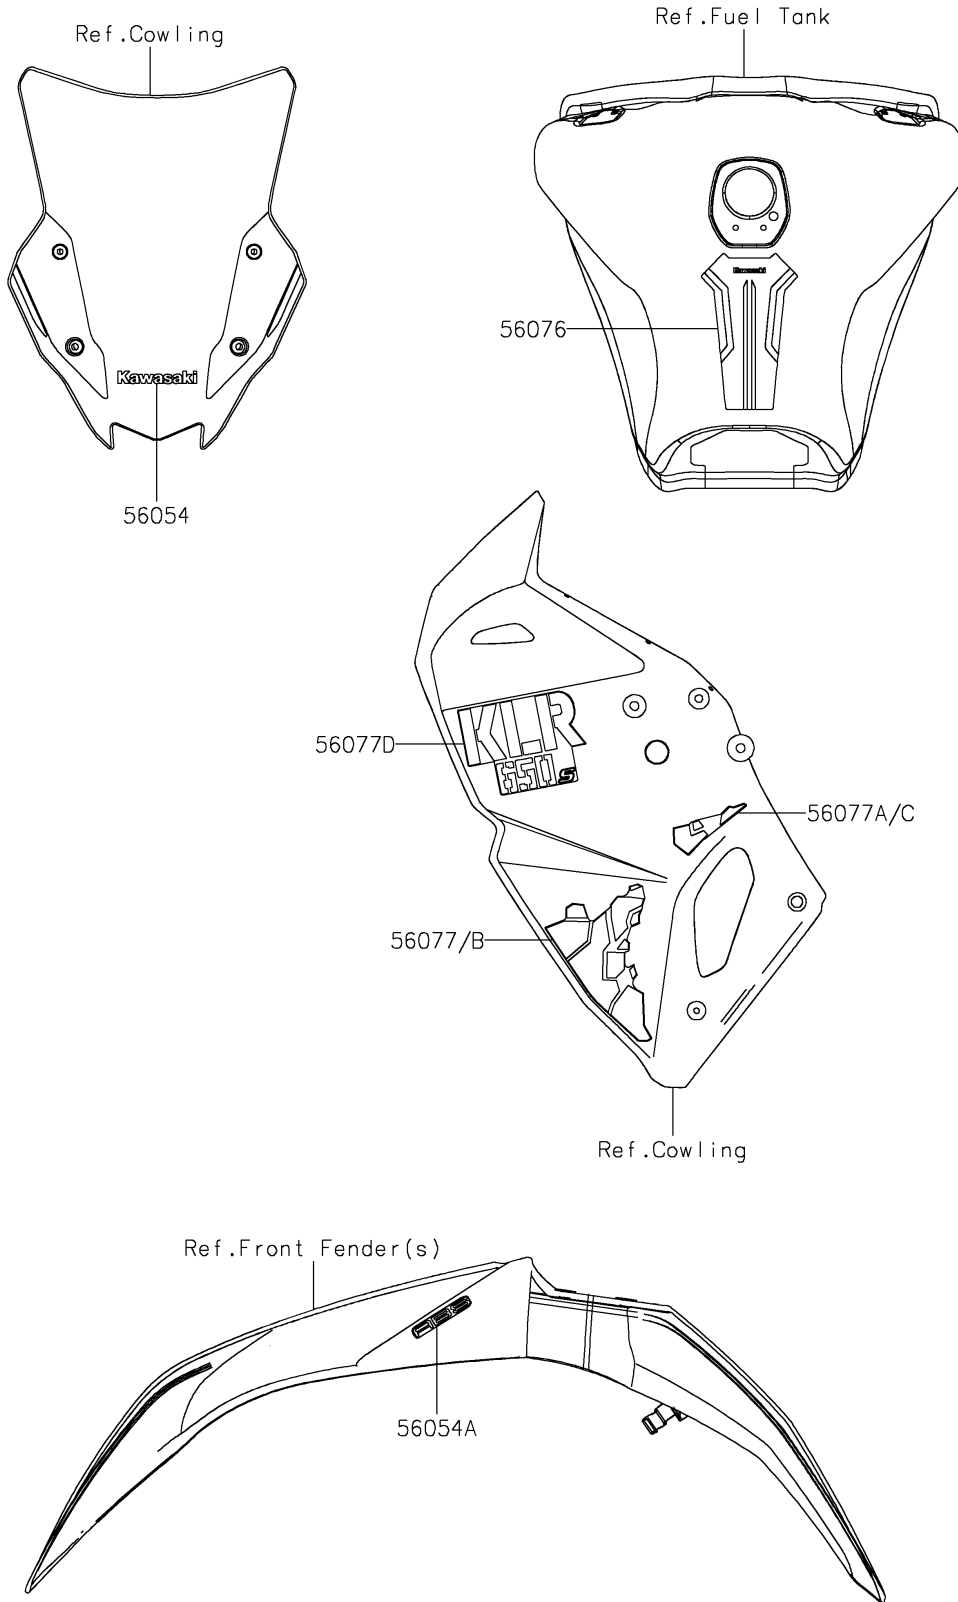

2025 KLR650 S ABS PARTS DIAGRAM

Decals(M.M.D.Green)(KSFAN/KSFAL)

F2861D

2025 KLR650 S ABS PARTS LIST

Decals(M.M.D.Green)(KSFAN/KSFAL)

ITEM NAME	PART NUMBER	QUANTITY
MARK,WINDSHIELD,KAWASAKI (Ref # 56054)	56054-2177	1
MARK,FR FENDER,ABS (Ref # 56054A)	56054-2917	2
PATTERN,FUEL TANK (Ref # 56076)	56076-2404	1
PATTERN,SHROUD,LWR,FR,LH (Ref # 56077)	56077-2146	1
PATTERN,SHROUD,LWR,RR,LH (Ref # 56077A)	56077-2147	1
PATTERN,SHROUD,LWR,FR,RH (Ref # 56077B)	56077-2148	1
PATTERN,SHROUD,LWR,RR,RH (Ref # 56077C)	56077-2149	1
PATTERN,SHROUD,UPP (Ref # 56077D)	56077-2150	2