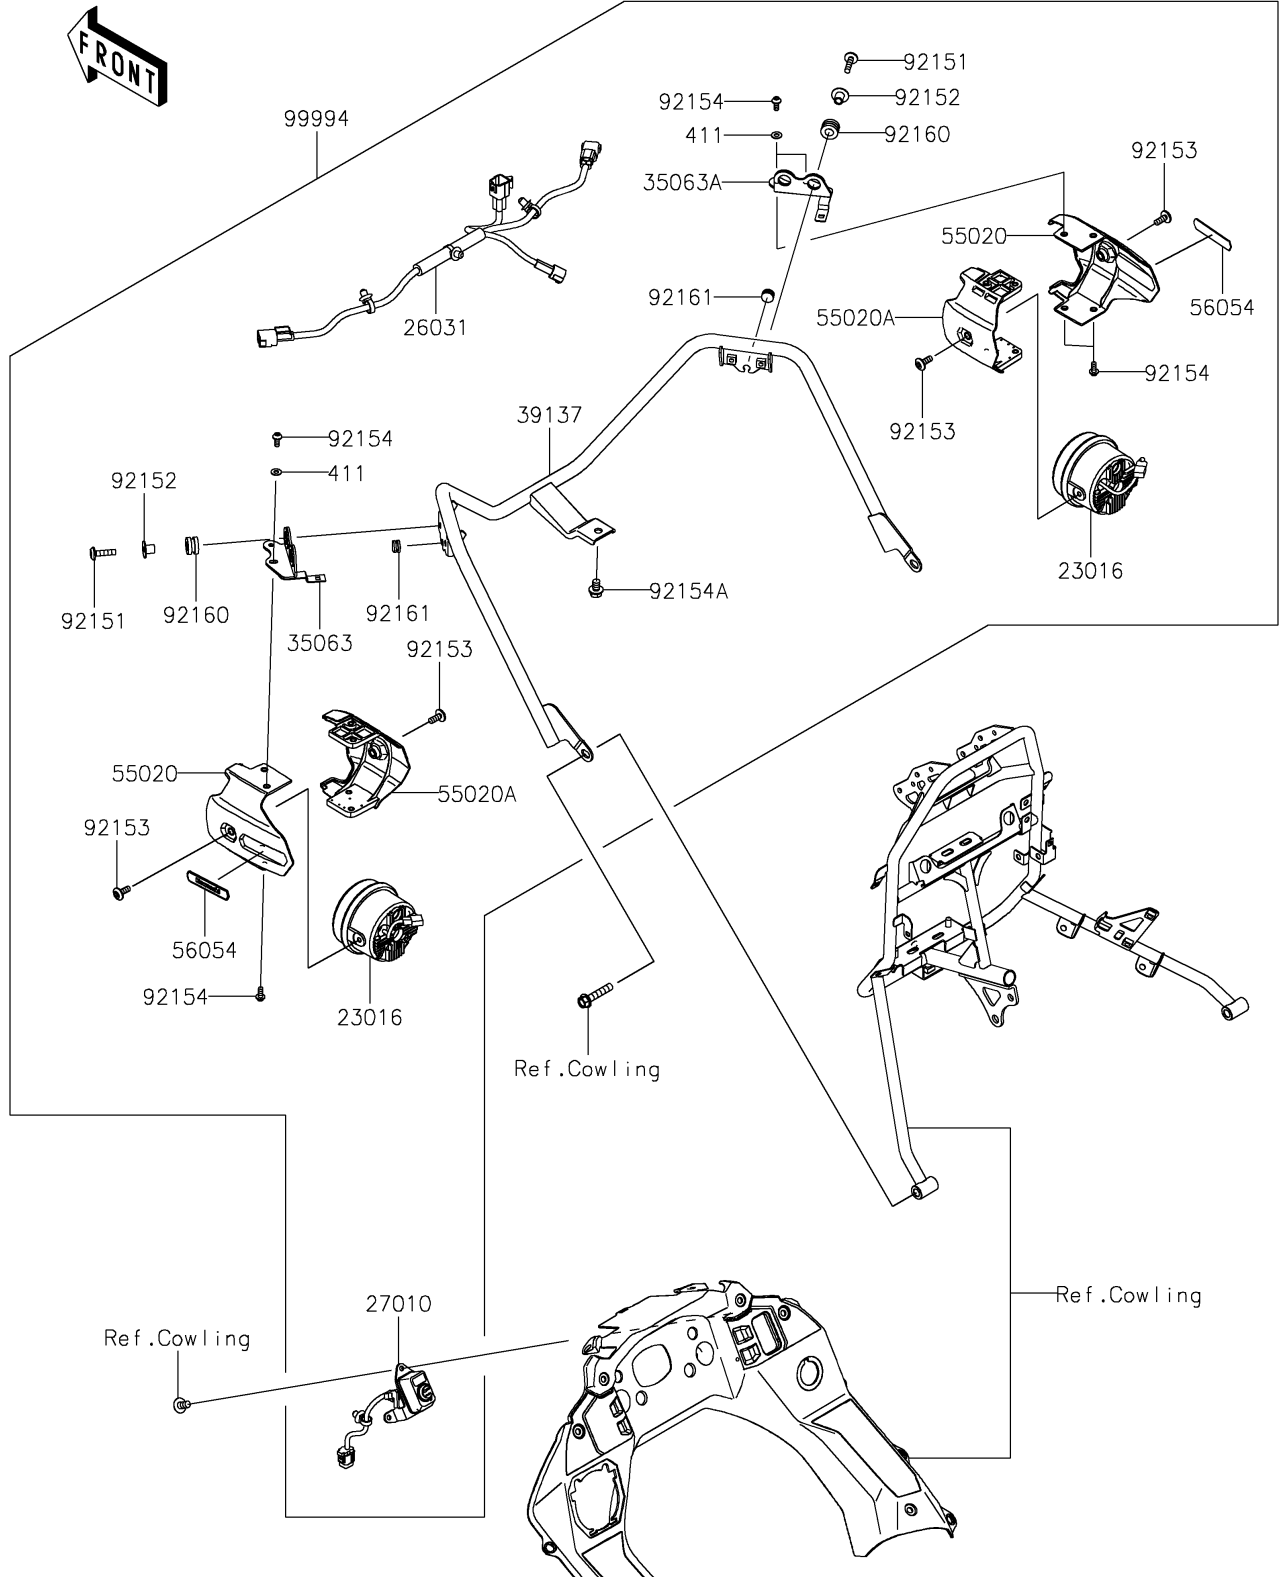

2024 KLR650 S ABS PARTS DIAGRAM

Accessory(Fog Lamp)

F2910B

2024 KLR650 S ABS PARTS LIST

Accessory(Fog Lamp)

ITEM NAME	PART NUMBER	QUANTITY
LAMP-ASSY,LED,FOG,PIAA (Ref # 23016)	23016-0599	2
HARNESS,FOG LAMP (Ref # 26031)	26031-3860	1
SWITCH,FOG LAMP (Ref # 27010)	27010-0968	1
STAY,LH (Ref # 35063)	35063-1537	1
STAY,RH (Ref # 35063A)	35063-1538	1
STAY-COMP,MAIN (Ref # 39137)	39137-0713	1
GUARD,OUTER (Ref # 55020)	55020-1825	2
GUARD,INNER (Ref # 55020A)	55020-1826	2
MARK,FOG LAMP,KAWASAKI (Ref # 56054)	56054-1695	2
BOLT,SOCKET,6X25 (Ref # 92151)	92151-1611	4
COLLAR,6.5X20X12 (Ref # 92152)	92152-2262	4
BOLT,SOCKET,6X16 (Ref # 92153)	92153-1526	4
BOLT,SOCKET,5X12 (Ref # 92154)	92154-0917	8
BOLT,FLANGED,8X12 (Ref # 92154A)	92154-4252	1
DAMPER,10X20X12 (Ref # 92160)	92160-1167	4
DAMPER,8X14X8.9 (Ref # 92161)	92161-1666	2
FOG LAMP (Ref # 99994)	99994-1498	1
WASHER-PLAIN,5MM (Ref # 411)	411AB0500	4