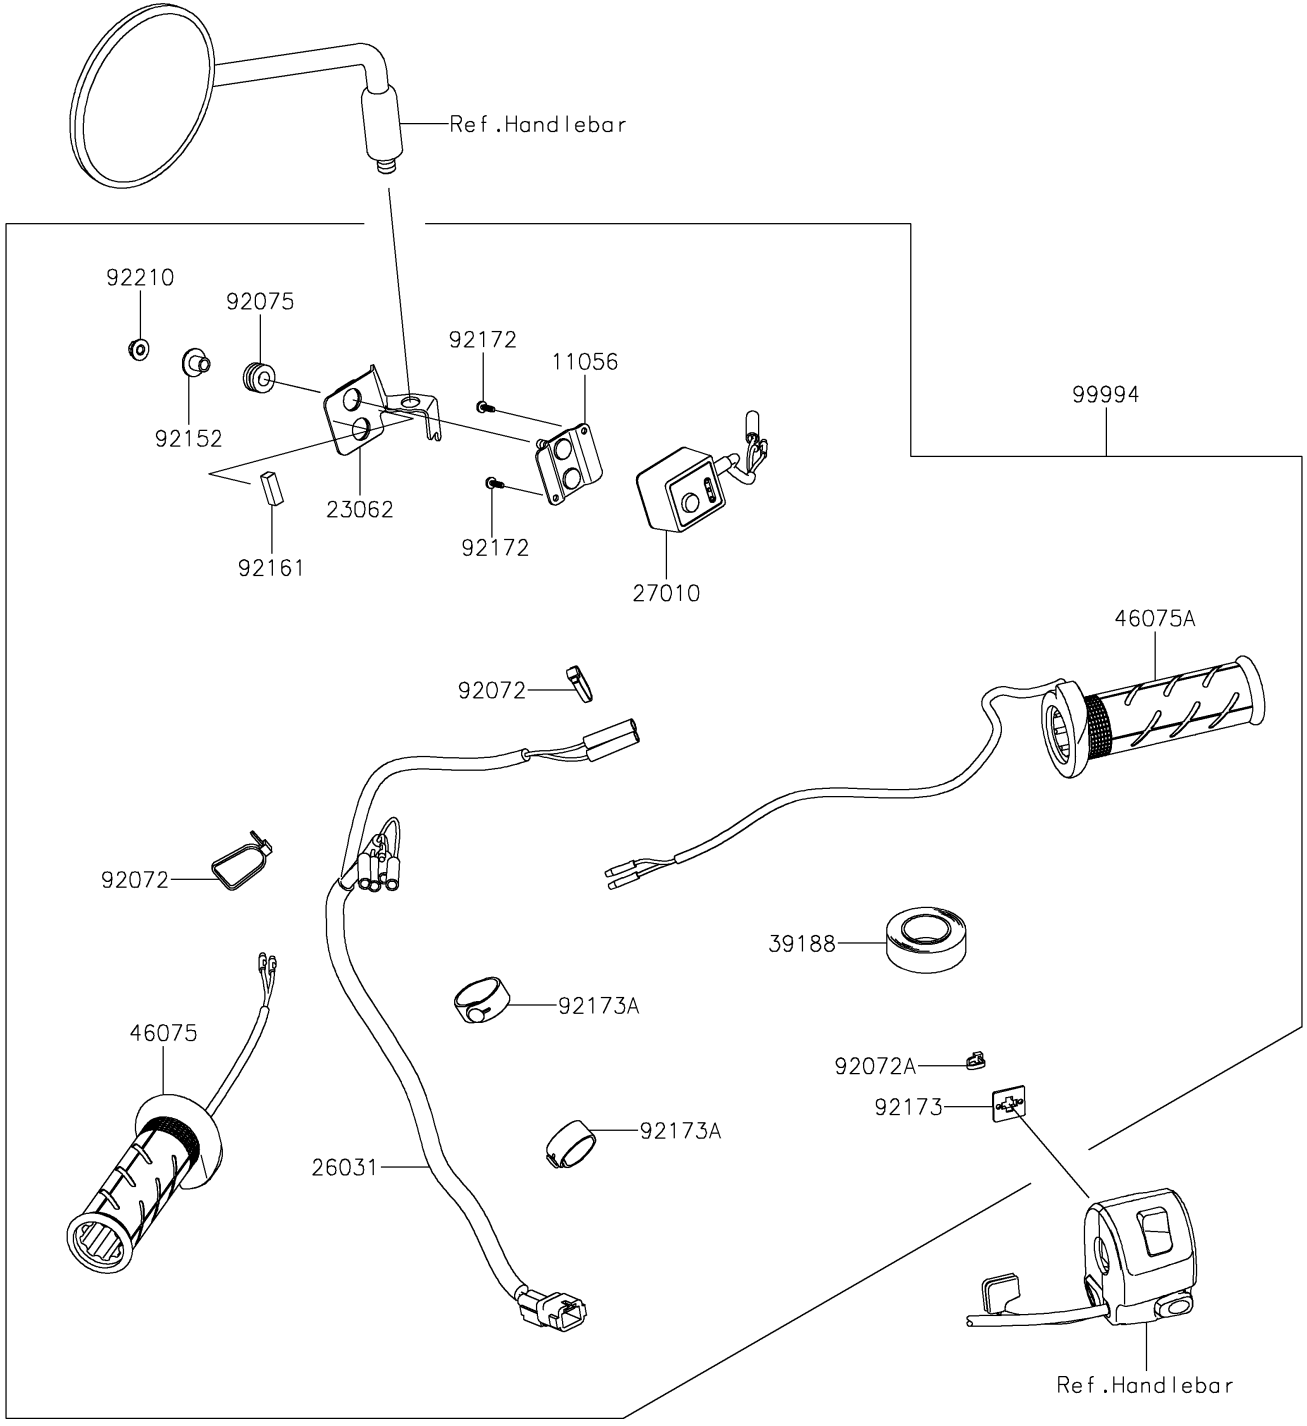

2024 KLR® 650 S ABS PARTS DIAGRAM

Accessory(Grip Heater)

F2910C

2024 KLR® 650 S ABS PARTS LIST

Accessory(Grip Heater)

ITEM NAME	PART NUMBER	QUANTITY
BRACKET (Ref # 11056)	11056-7296	1
BRACKET-COMP (Ref # 23062)	23062-1325	1
HARNESS (Ref # 26031)	26031-3876	1
SWITCH,HEATED-GRIP,HONDA-ACCES (Ref # 27010)	27010-0126	1
TAPE,HARNESS (Ref # 39188)	39188-0006	1
GRIP,HEATER,LH (Ref # 46075)	46075-0599	1
GRIP,HEATER,RH (Ref # 46075A)	46075-0600	1
BAND,L=152 (Ref # 92072)	92072-3874	2
BAND,L=100 (Ref # 92072A)	92072-3875	1
DAMPER (Ref # 92075)	92075-1912	2
COLLAR (Ref # 92152)	92152-0134	2
DAMPER (Ref # 92161)	92161-1756	2
SCREW,TAPPING,3X10 (Ref # 92172)	92172-0351	2
CLAMP (Ref # 92173)	92173-0812	1
CLAMP (Ref # 92173A)	92173-2194	2
NUT,FLANGED,5MM (Ref # 92210)	92210-0007	2
GRIP HEATER (Ref # 99994)	99994-1501	1