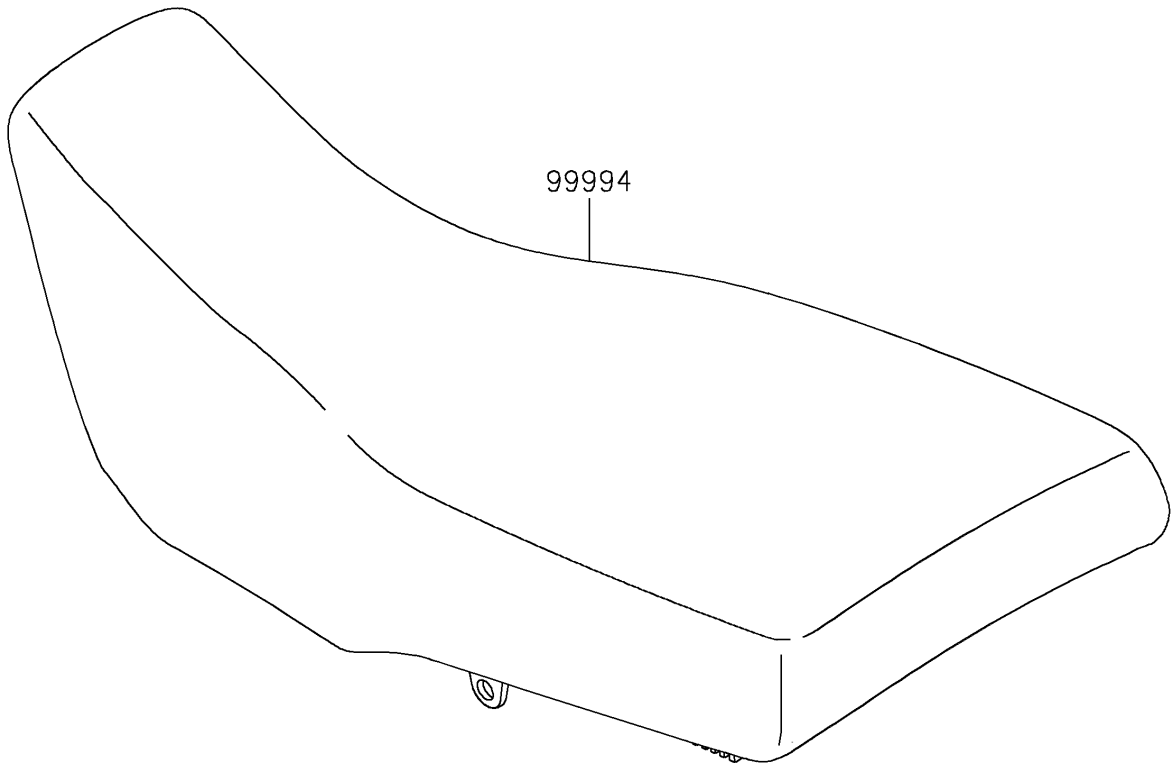

2025 KLR650 S ABS PARTS DIAGRAM

Accessory(Seat)

F2910E

2025 KLR650 S ABS PARTS LIST

Accessory(Seat)

ITEM NAME	PART NUMBER	QUANTITY
HIGH SEAT,BLACK+SIL (Ref # 99994)	99994-1504-64U	1