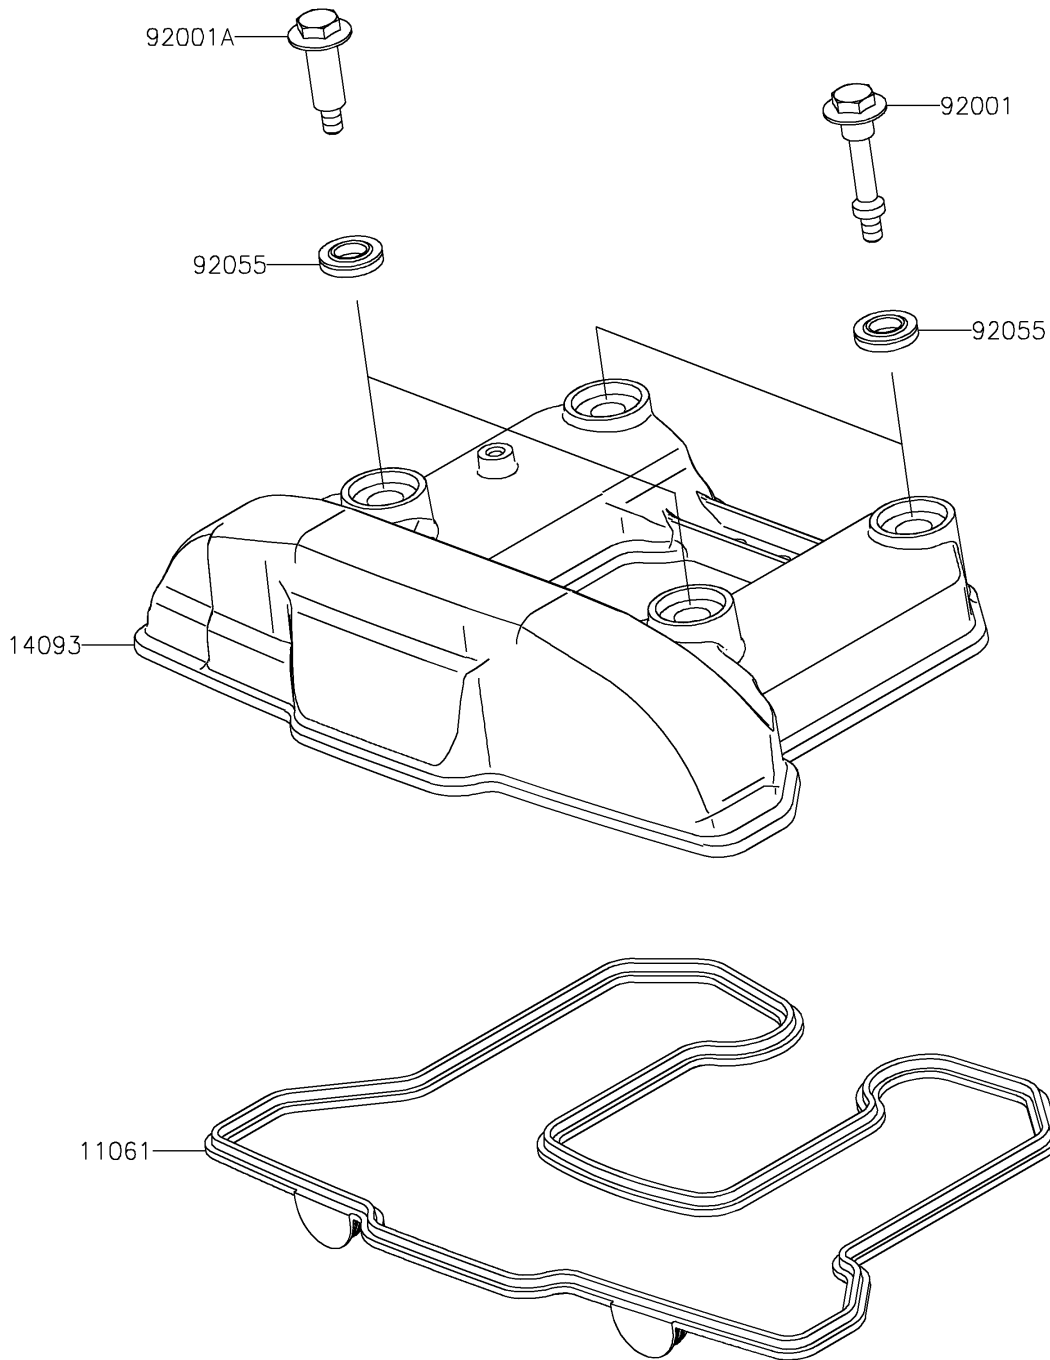

2023 KLR[®] 650 Adventure ABS PARTS DIAGRAM

Cylinder Head Cover

E1112

2023 KLR® 650 Adventure ABS PARTS LIST

Cylinder Head Cover

ITEM NAME	PART NUMBER	QUANTITY
GASKET,HEAD COVER (Ref # 11061)	11061-1390	1
COVER,HEAD (Ref # 14093)	14093-0059	1
BOLT,L=46.5 (Ref # 92001)	92001-1853	2
BOLT,L=34.5 (Ref # 92001A)	92001-1854	2
RING-O (Ref # 92055)	92055-0143	4