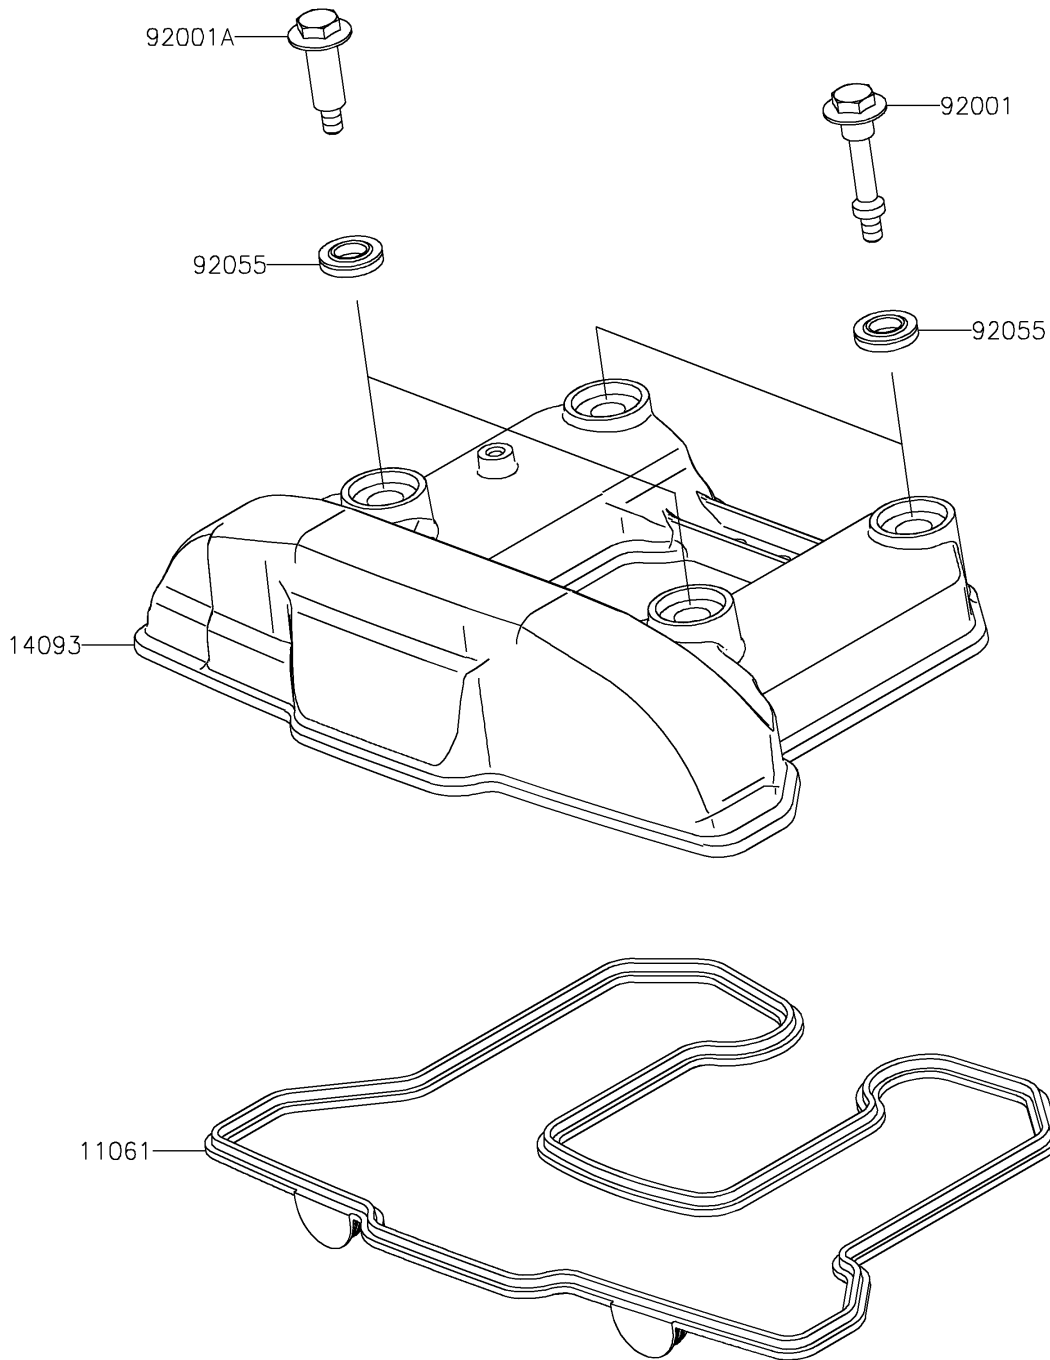

# 2025 KLR650 Adventure ABS PARTS DIAGRAM

Cylinder Head Cover

E1112

## 2025 KLR650 Adventure ABS PARTS LIST

### Cylinder Head Cover

| ITEM NAME                       | PART NUMBER | QUANTITY |
|---------------------------------|-------------|----------|
| GASKET,HEAD COVER (Ref # 11061) | 11061-1390  | 1        |
| COVER,HEAD (Ref # 14093)        | 14093-0059  | 1        |
| BOLT,L=46.5 (Ref # 92001)       | 92001-1853  | 2        |
| BOLT,L=34.5 (Ref # 92001A)      | 92001-1854  | 2        |
| RING-O (Ref # 92055)            | 92055-0143  | 4        |