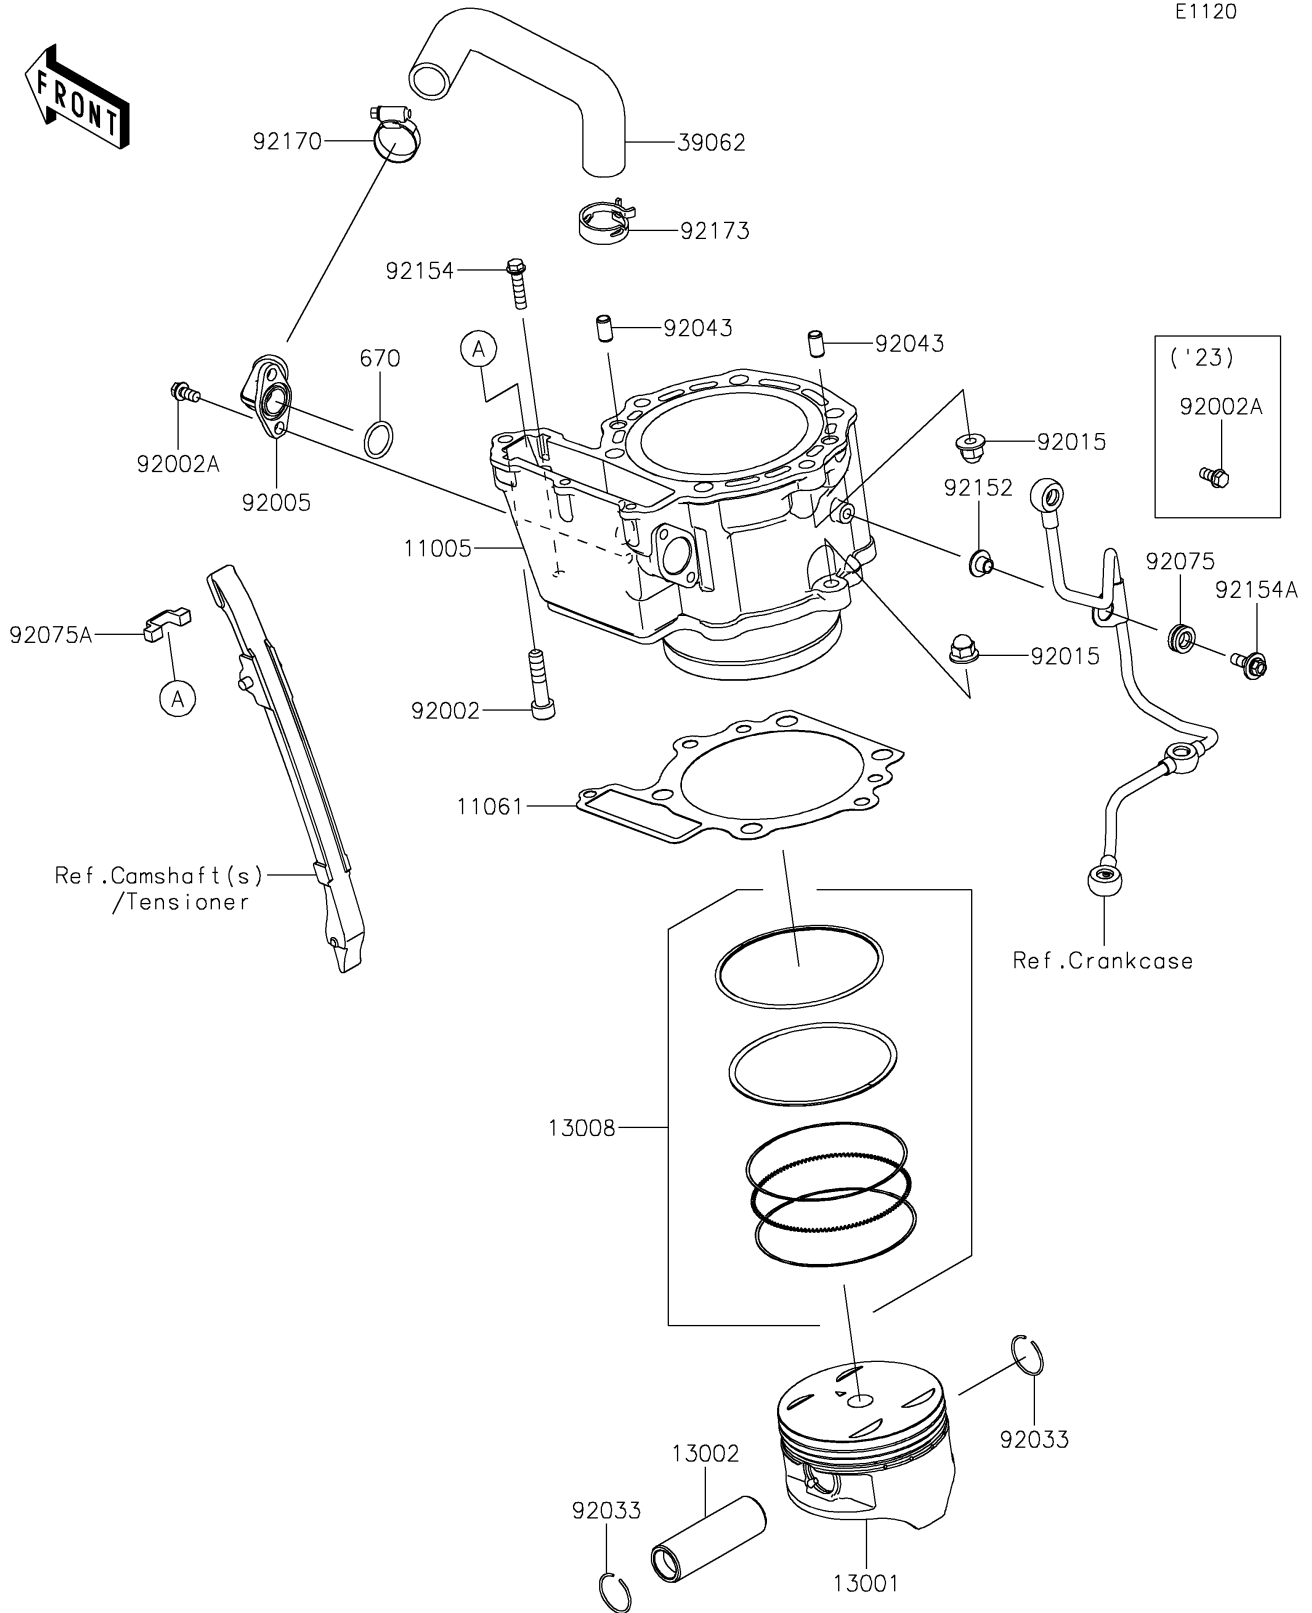

# 2023 KLR® 650 ADVENTURE PARTS DIAGRAM

Cylinder/Piston(s)

E1120

## 2023 KLR® 650 ADVENTURE PARTS LIST

### Cylinder/Piston(s)

ITEM NAME	PART NUMBER	QUANTITY
CYLINDER-ENGINE (Ref # 11005)	11005-0736	1
GASKET,CYLINDER BASE (Ref # 11061)	11061-0428	1
PISTON-ENGINE (Ref # 13001)	13001-0723	1
PIN-PISTON (Ref # 13002)	13002-0707	1
RING-SET-PISTON (Ref # 13008)	13008-0595	1
HOSE-COOLING,W/P-CYLINDER (Ref # 39062)	39062-0150	1
BOLT,SOCKET,8X35 (Ref # 92002)	92002-1409	1
BOLT,6X12 (Ref # 92002A)	92002-1569	3
FITTING (Ref # 92005)	92005-0784	1
NUT,CAP,8MM (Ref # 92015)	92015-1982	4
RING-SNAP (Ref # 92033)	92033-1226	2
PIN,6.2X8X14 (Ref # 92043)	92043-1263	2
DAMPER (Ref # 92075A)	92075-1968	1
BOLT,FLANGED,6X25 (Ref # 92154)	92154-1212	1
CLAMP,COOLING HOSE (Ref # 92170)	92170-1033	1
CLAMP (Ref # 92173)	92173-2459	1
O RING,18MM (Ref # 670)	670B2018	1