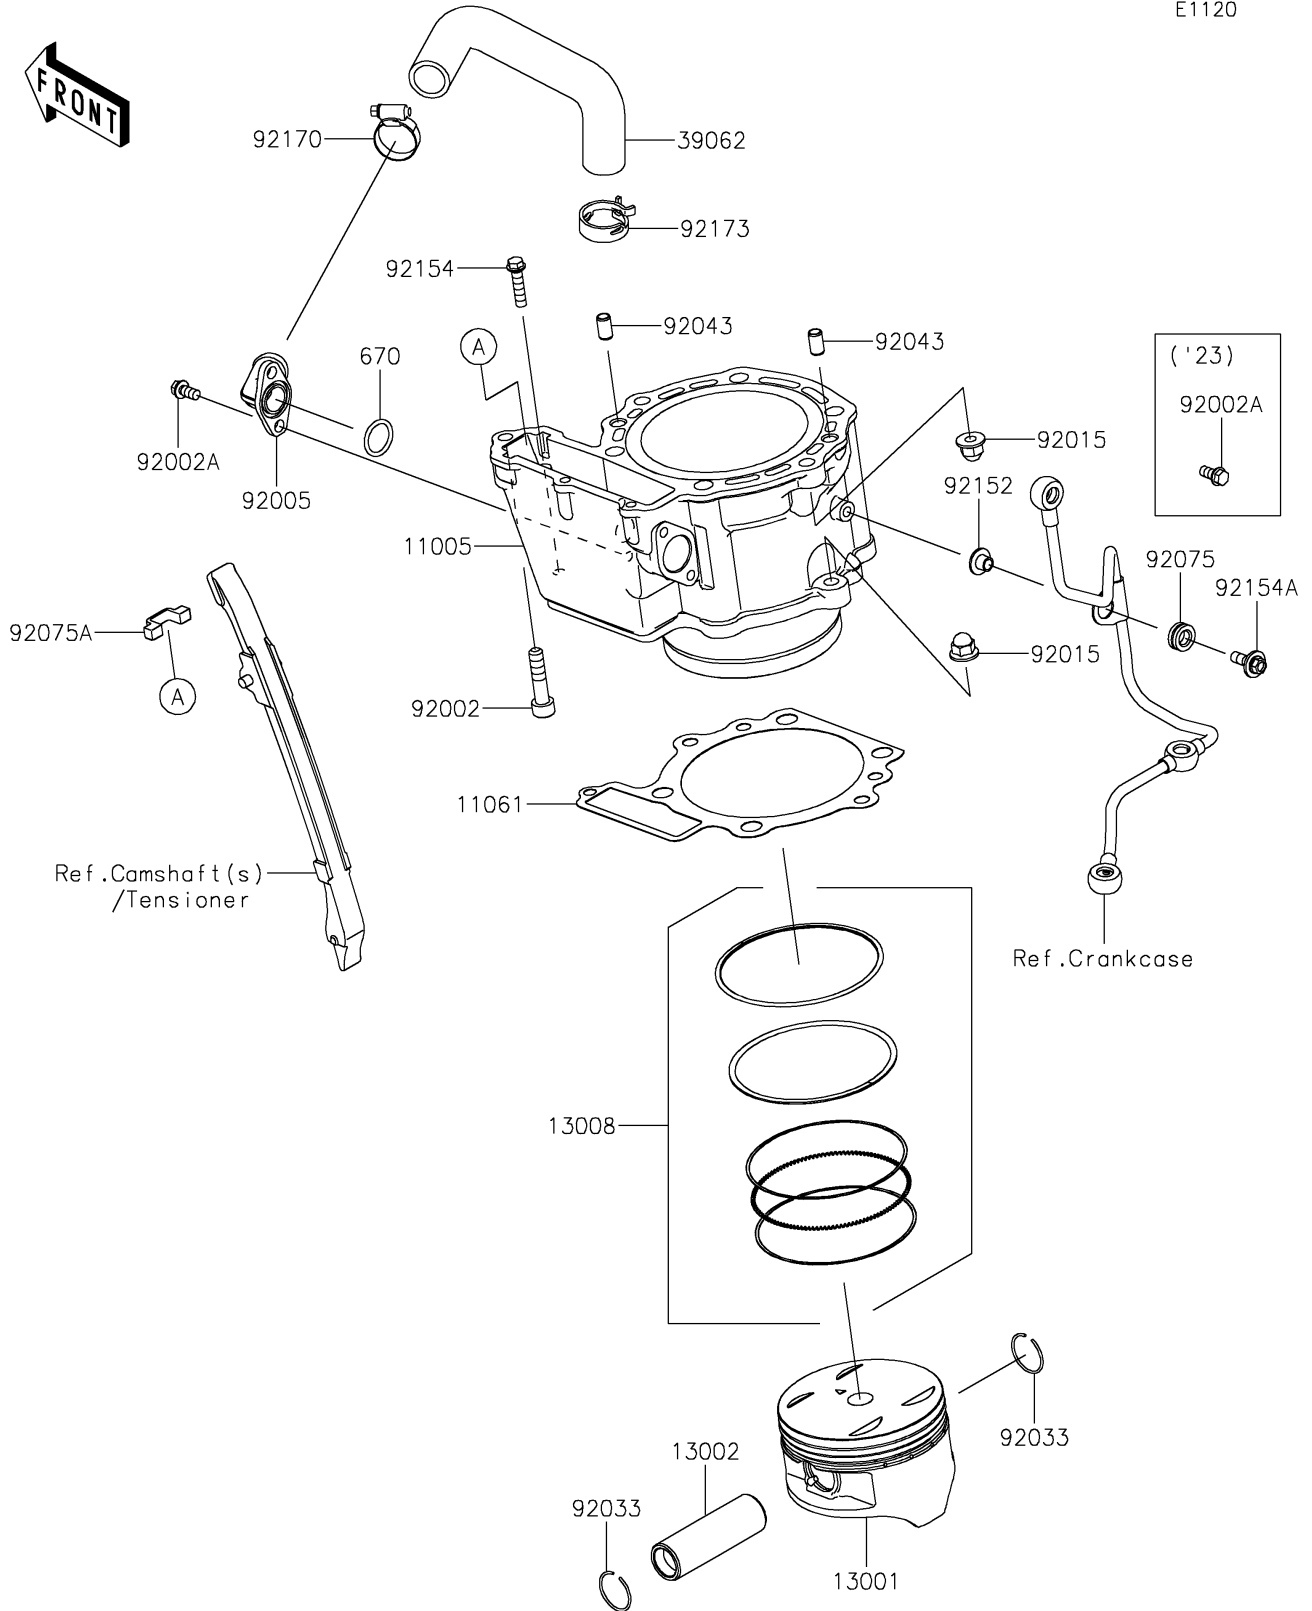

2025 KLR650 Adventure ABS PARTS DIAGRAM

Cylinder/Piston(s)

E1120

2025 KLR650 Adventure ABS PARTS LIST

Cylinder/Piston(s)

ITEM NAME	PART NUMBER	QUANTITY
CYLINDER-ENGINE (Ref # 11005)	11005-0736	1
GASKET,CYLINDER BASE (Ref # 11061)	11061-0428	1
PISTON-ENGINE (Ref # 13001)	13001-0723	1
PIN-PISTON (Ref # 13002)	13002-0707	1
RING-SET-PISTON (Ref # 13008)	13008-0595	1
HOSE-COOLING,W/P-CYLINDER (Ref # 39062)	39062-0150	1
BOLT,SOCKET,8X35 (Ref # 92002)	92002-1409	1
BOLT,6X12 (Ref # 92002A)	92002-1569	2
FITTING (Ref # 92005)	92005-0784	1
NUT,CAP,8MM (Ref # 92015)	92015-1982	4
RING-SNAP (Ref # 92033)	92033-1226	2
PIN,6.2X8X14 (Ref # 92043)	92043-1263	2
DAMPER (Ref # 92075)	92075-1947	1
DAMPER (Ref # 92075A)	92075-1968	1
COLLAR,6.3X8.3X7.6 (Ref # 92152)	92152-2133	1
BOLT,FLANGED,6X25 (Ref # 92154)	92154-1212	1
BOLT,FLANGED,6X18 (Ref # 92154A)	92154-3994	1
CLAMP,COOLING HOSE (Ref # 92170)	92170-1033	1
CLAMP (Ref # 92173)	92173-2459	1
O RING,18MM (Ref # 670)	670B2018	1