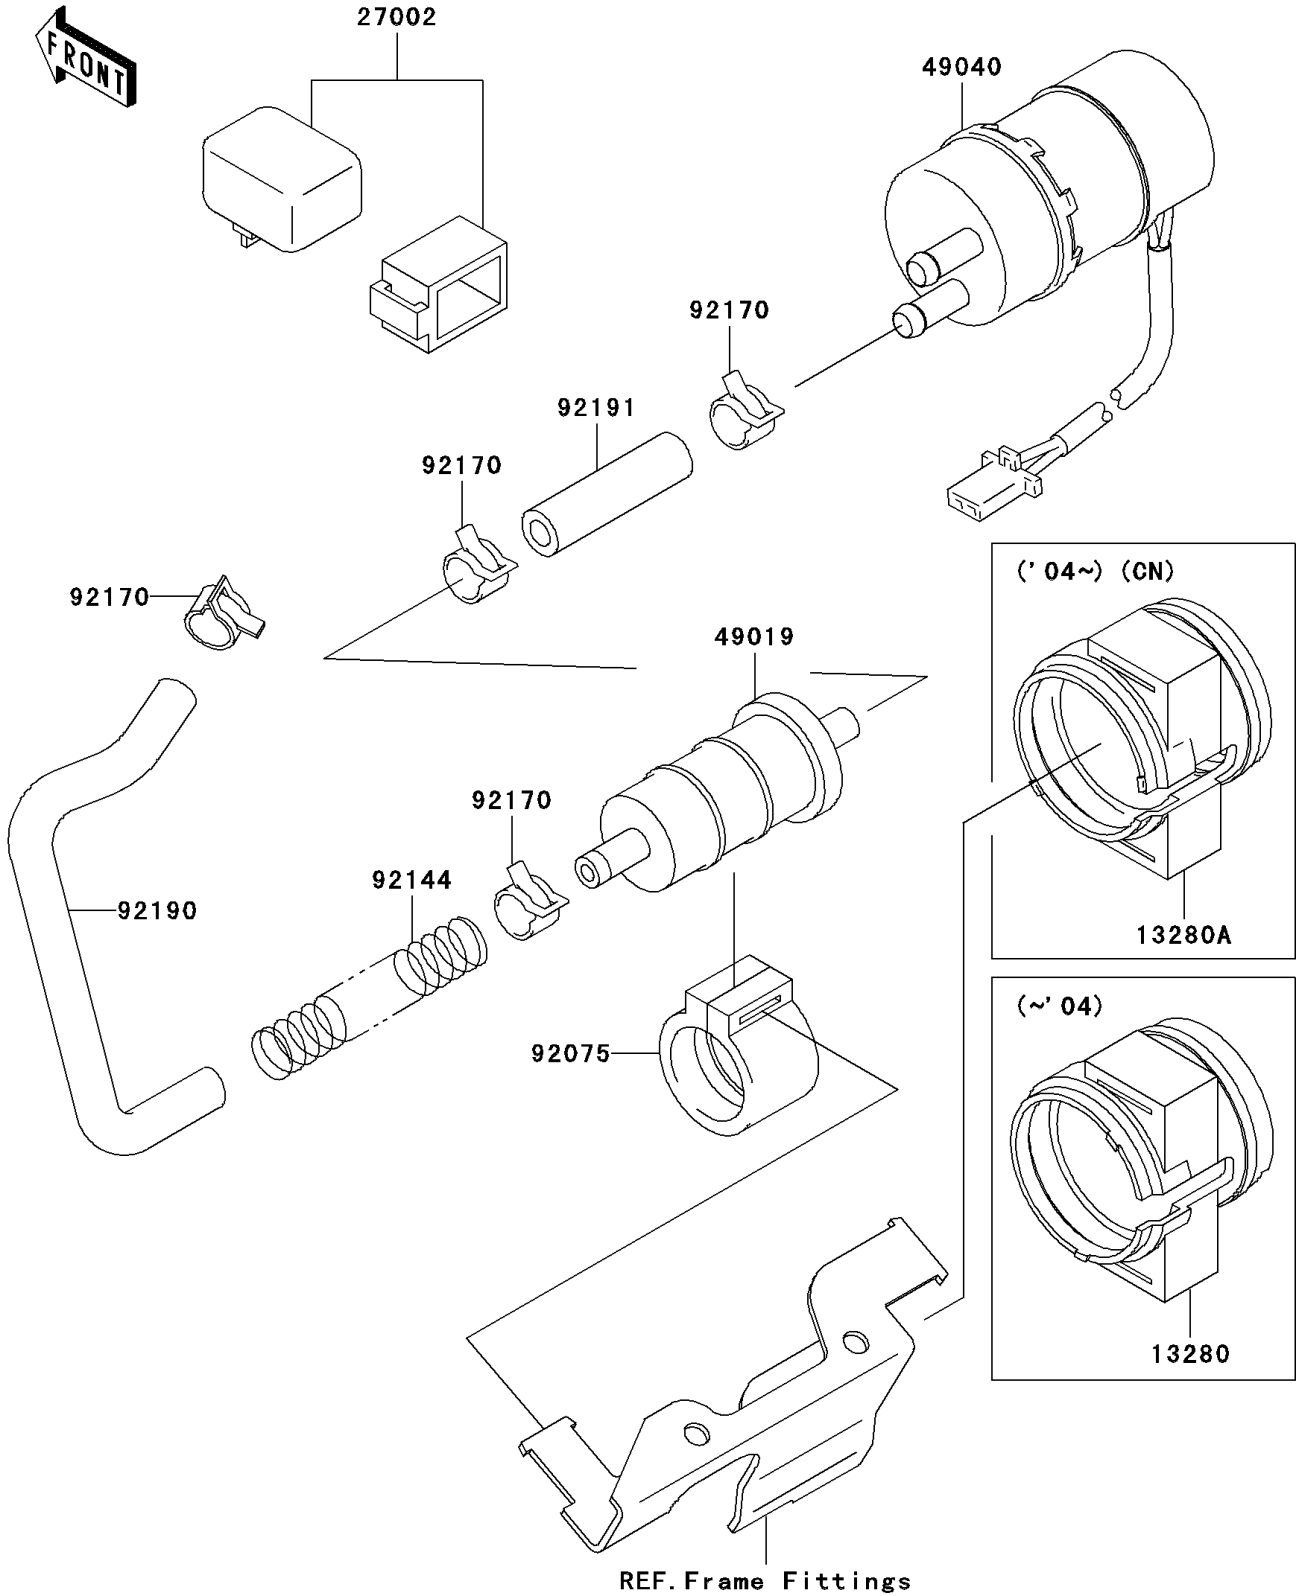

# 2003 ZZR600 PARTS DIAGRAM

Fuel Pump

E1520

## 2003 ZZR600 PARTS LIST

### Fuel Pump

ITEM NAME	PART NUMBER	QUANTITY
HOLDER,PUMP MOUNT (Ref # 13280)	13280-0009	1
RELAY-ASSY (Ref # 27002)	27002-1065	1
FILTER-FUEL (Ref # 49019)	49019-1055	1
PUMP-FUEL (Ref # 49040)	49040-0003	1
DAMPER,FUEL FILTER (Ref # 92075)	92075-1853	1
SPRING,TUBE (Ref # 92144)	92144-1821	1
CLAMP (Ref # 92170)	92170-1492	4
TUBE,TAP-FILTER (Ref # 92190)	92190-1332	1
TUBE,7.3X10X44 (Ref # 92191)	92191-1720	1