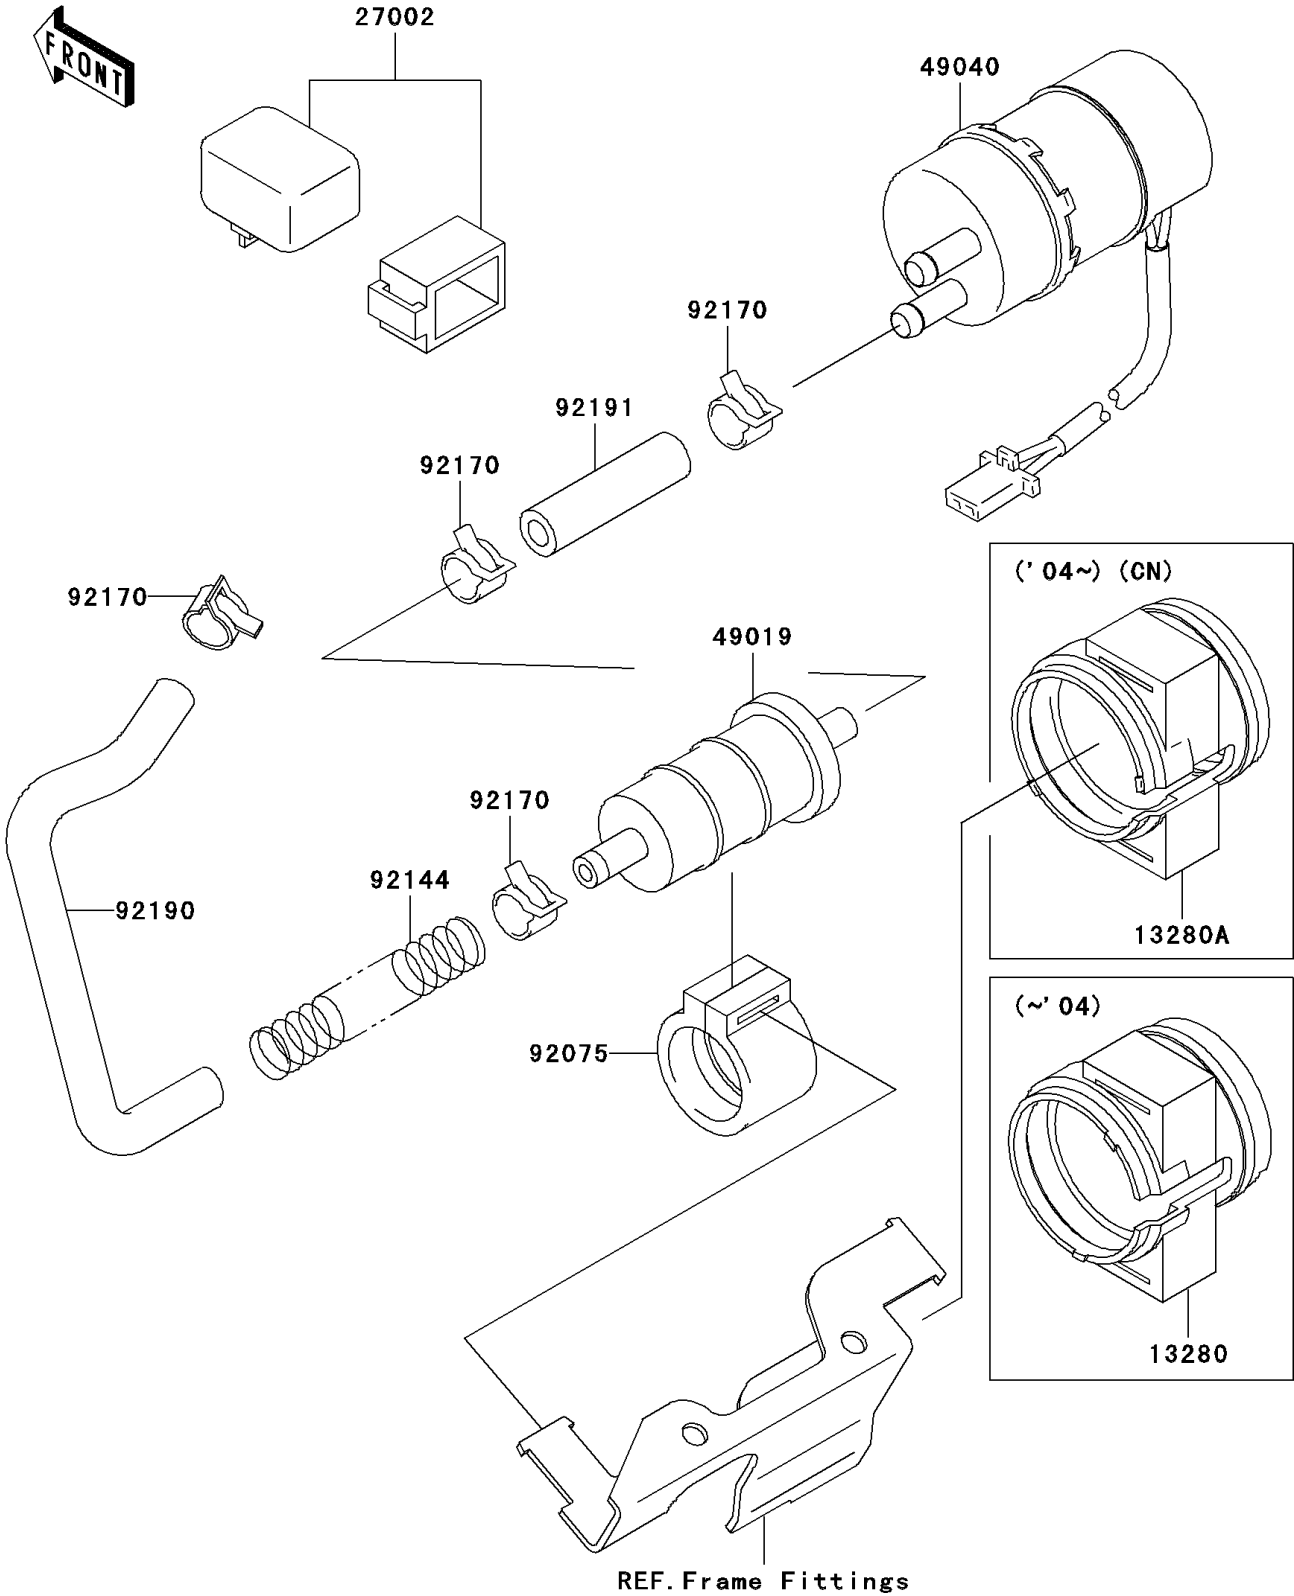

2004 ZZR600 PARTS DIAGRAM

Fuel Pump

E1520

2004 ZZR600 PARTS LIST

Fuel Pump

ITEM NAME	PART NUMBER	QUANTITY
RELAY-ASSY (Ref # 27002)	27002-1065	1
FILTER-FUEL (Ref # 49019)	49019-1055	1
PUMP-FUEL (Ref # 49040)	49040-0003	1
DAMPER,FUEL FILTER (Ref # 92075)	92075-1853	1
SPRING,TUBE (Ref # 92144)	92144-1821	1
CLAMP (Ref # 92170)	92170-1492	4
TUBE,TAP-FILTER (Ref # 92190)	92190-1332	1
TUBE,7.3X10X44 (Ref # 92191)	92191-1720	1
HOLDER,PUMP MOUNT (Ref # 13280)	13280-0009	1
HOLDER,PUMP MOUNT (Ref # 13280A)	13280-0044	1