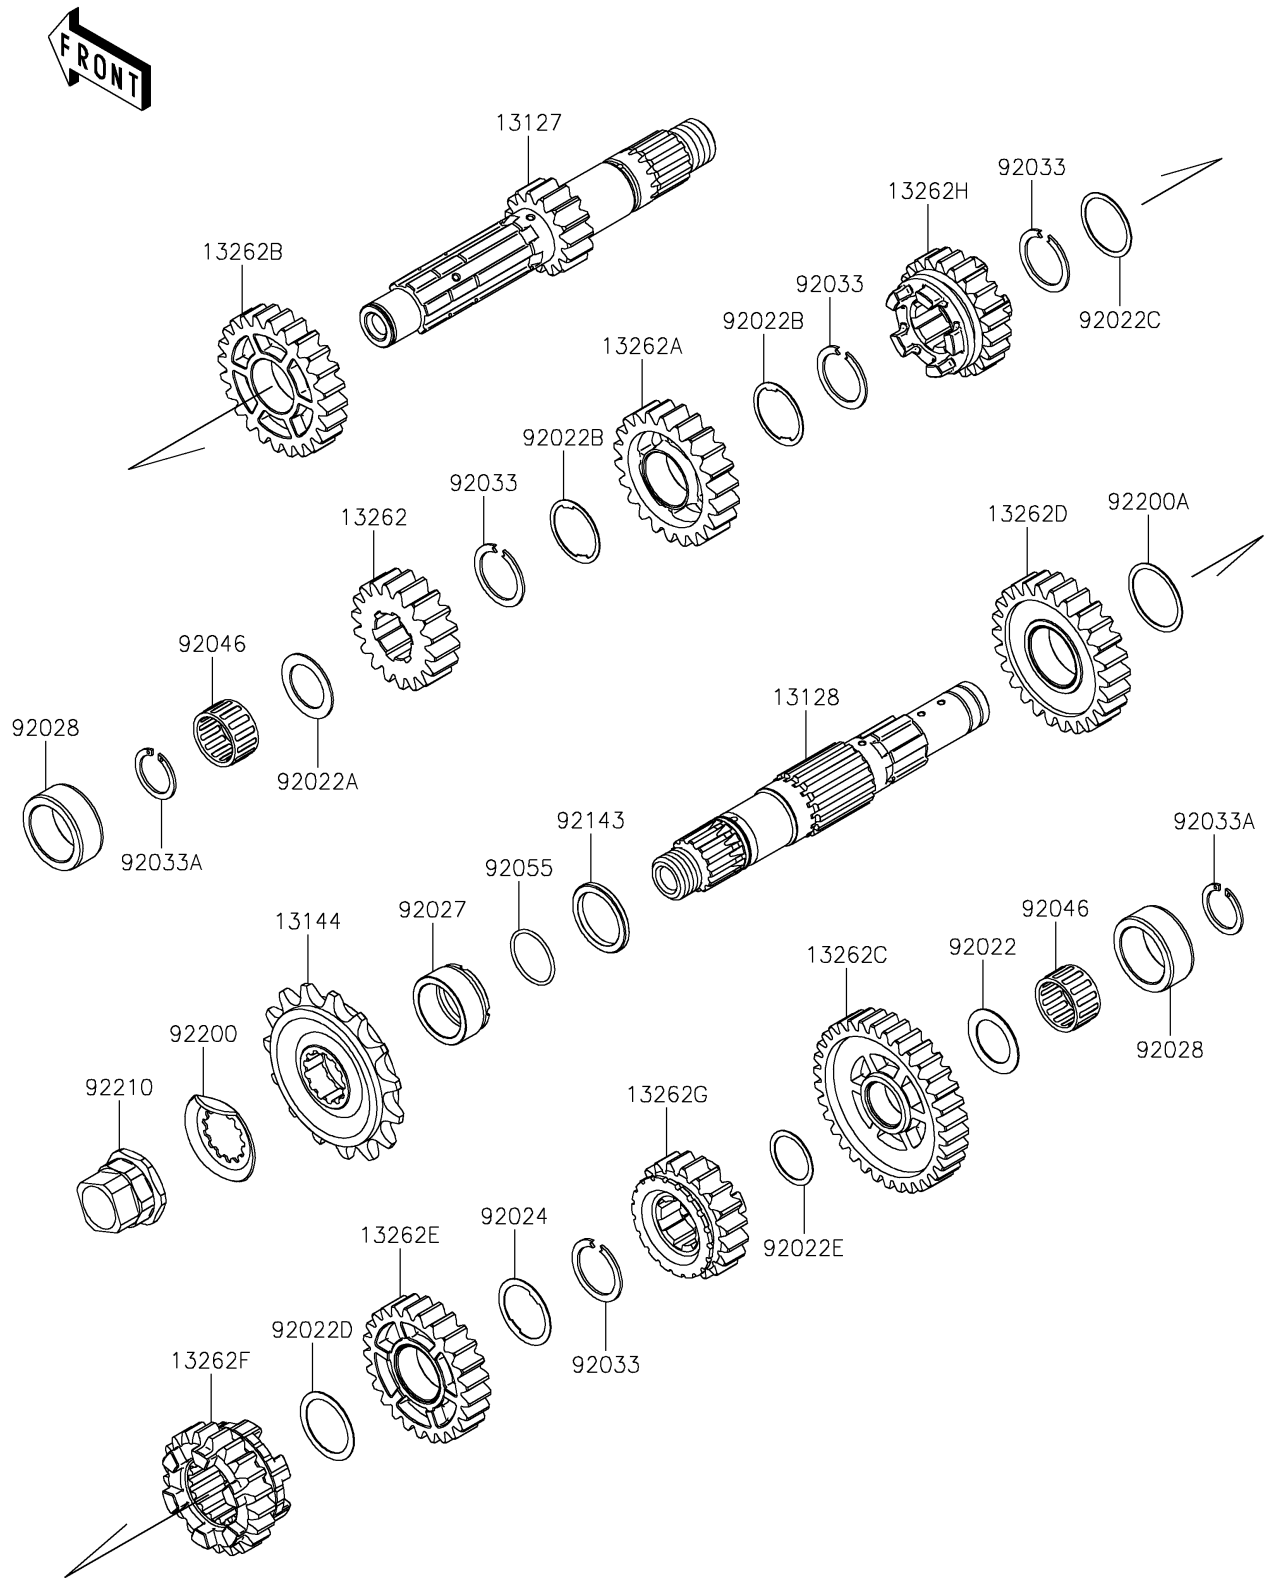

2025 KLR650 Adventure ABS PARTS DIAGRAM

Transmission

E1361

2025 KLR650 Adventure ABS PARTS LIST

Transmission

ITEM NAME	PART NUMBER	QUANTITY
SHAFT-TRANSMISSION INPUT,15T (Ref # 13127)	13127-0711	1
SHAFT-TRANSMISSION OUTPUT (Ref # 13128)	13128-0727	1
SPROCKET-OUTPUT,15T (Ref # 13144)	13144-0597	1
GEAR,INPUT 2ND,18T (Ref # 13262)	13262-1489	1
GEAR,INPUT 4TH,22T (Ref # 13262A)	13262-1491	1
GEAR,INPUT TOP,24T (Ref # 13262B)	13262-1492	1
GEAR,OUTPUT LOW,34T (Ref # 13262C)	13262-1493	1
GEAR,OUTPUT 2ND,26T (Ref # 13262D)	13262-1494	1
GEAR,OUTPUT 3RD,25T (Ref # 13262E)	13262-1495	1
GEAR,OUTPUT 4TH,21T (Ref # 13262F)	13262-1618	1
GEAR,OUTPUT TOP,19T (Ref # 13262G)	13262-1619	1
GEAR,INPUT 3RD,22T (Ref # 13262H)	13262-1620	1
WASHER,20.3X30X0.7,STEEL (Ref # 92022)	92022-1026	1
WASHER,20.5X30X1,STEEL (Ref # 92022A)	92022-112	1
WASHER,TOOTHED,25.3X29.5X0.5 (Ref # 92022B)	92022-1482	2
WASHER,25.3X30X0.5 (Ref # 92022C)	92022-159	1
WASHER,25.3X32X0.5 (Ref # 92022D)	92022-225	1
WASHER,20.5X25.5X0.5 (Ref # 92022E)	92022-252	1
WASHER,TOOTHED,22.5X31X0.5 (Ref # 92024)	92024-038	1
COLLAR,25X32X15.3 (Ref # 92027)	92027-1800	1
BUSHING,26X35X14 (Ref # 92028)	92028-131	2
RING-SNAP,24MM (Ref # 92033)	92033-026	4
RING-SNAP,18MM (Ref # 92033A)	92033-029	2
BEARING-NEEDLE,KT202614 (Ref # 92046)	92046-1170	2
RING-O,21.5X1.5 (Ref # 92055)	92055-0196	1
COLLAR,25X32X3.0 (Ref # 92143)	92143-1721	1
WASHER (Ref # 92200)	92200-0851	1
WASHER,2ND GEAR (Ref # 92200A)	92200-1170	1
NUT,M20 (Ref # 92210)	92210-0605	1