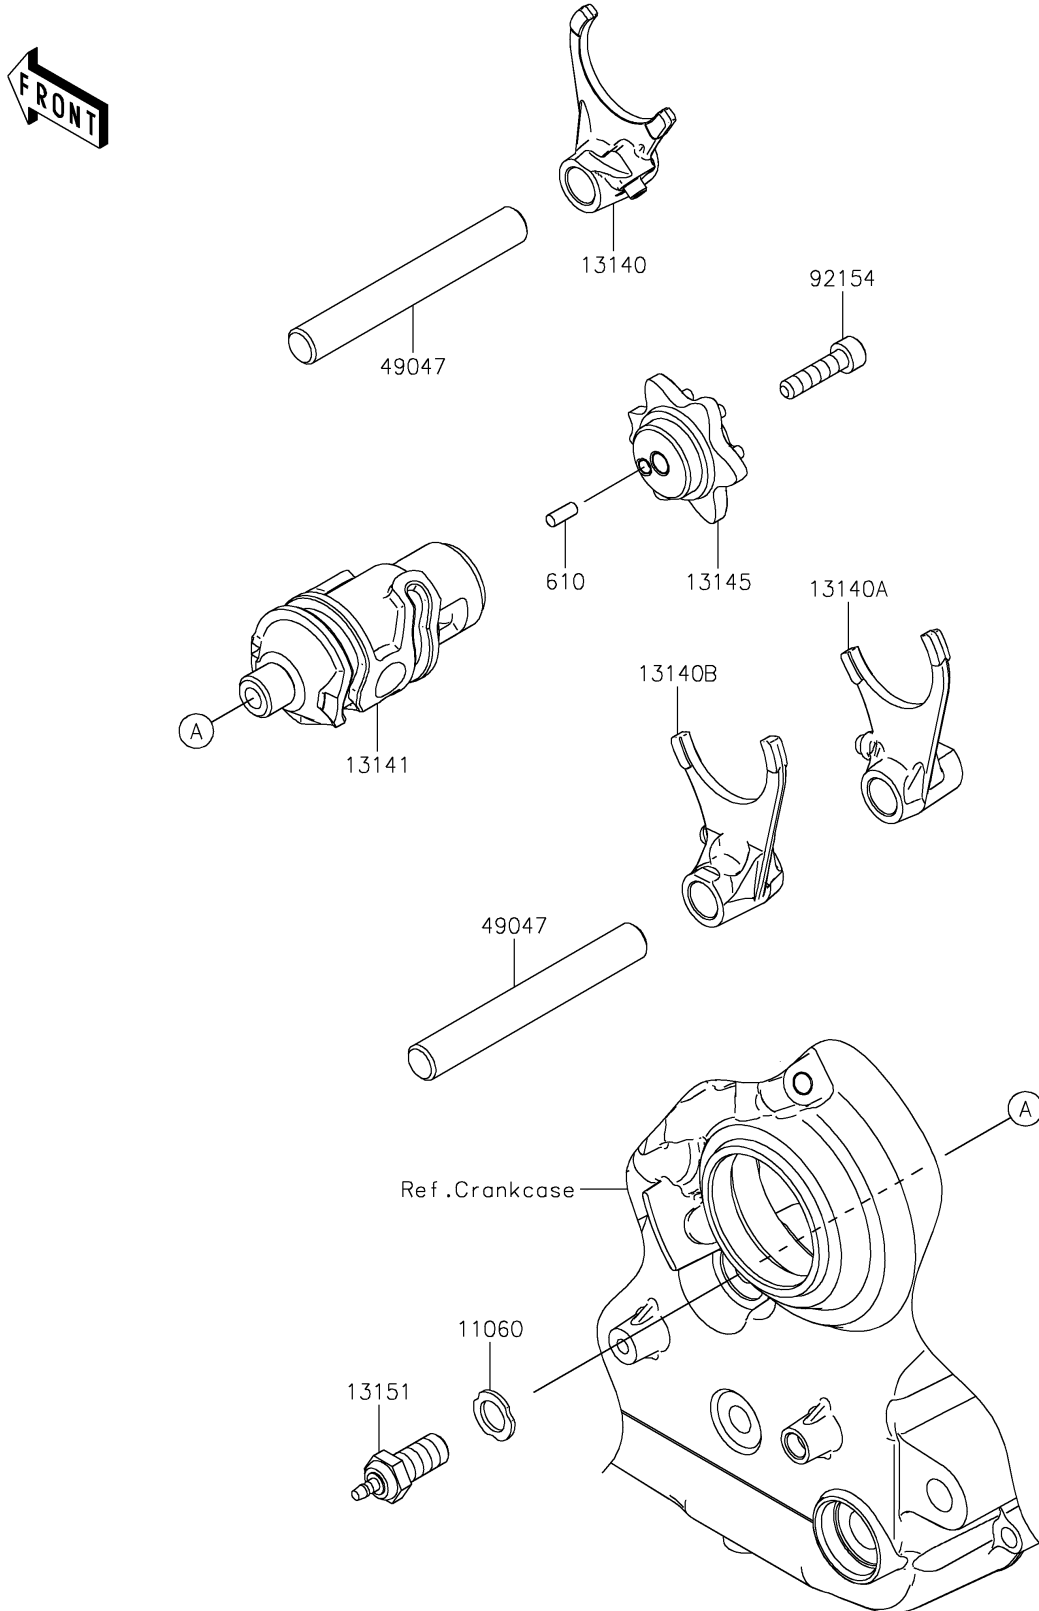

# 2024 KLR650 Adventure ABS PARTS DIAGRAM

Gear Change Drum/Shift Fork(s)

E1362

## 2024 KLR650 Adventure ABS PARTS LIST

### Gear Change Drum/Shift Fork(s)

| ITEM NAME                         | PART NUMBER | QUANTITY |
|-----------------------------------|-------------|----------|
| GASKET,10.5X16X1.5 (Ref # 11060)  | 11060-1676  | 1        |
| FORK-SHIFT (Ref # 13140)          | 13140-0694  | 1        |
| FORK-SHIFT,LOW (Ref # 13140A)     | 13140-1023  | 1        |
| FORK-SHIFT,2ND&3RD (Ref # 13140B) | 13140-1024  | 1        |
| DRUM-CHANGE (Ref # 13141)         | 13141-0613  | 1        |
| CAM-CHANGE DRUM (Ref # 13145)     | 13145-0050  | 1        |
| SWITCH-COMP (Ref # 13151)         | 13151-0559  | 1        |
| ROD-SHIFT,L=93.7 (Ref # 49047)    | 49047-0039  | 2        |
| BOLT,SOCKET,6X25 (Ref # 92154)    | 92154-0477  | 1        |
| ROLLER,4X10 (Ref # 610)           | 610A0410    | 1        |