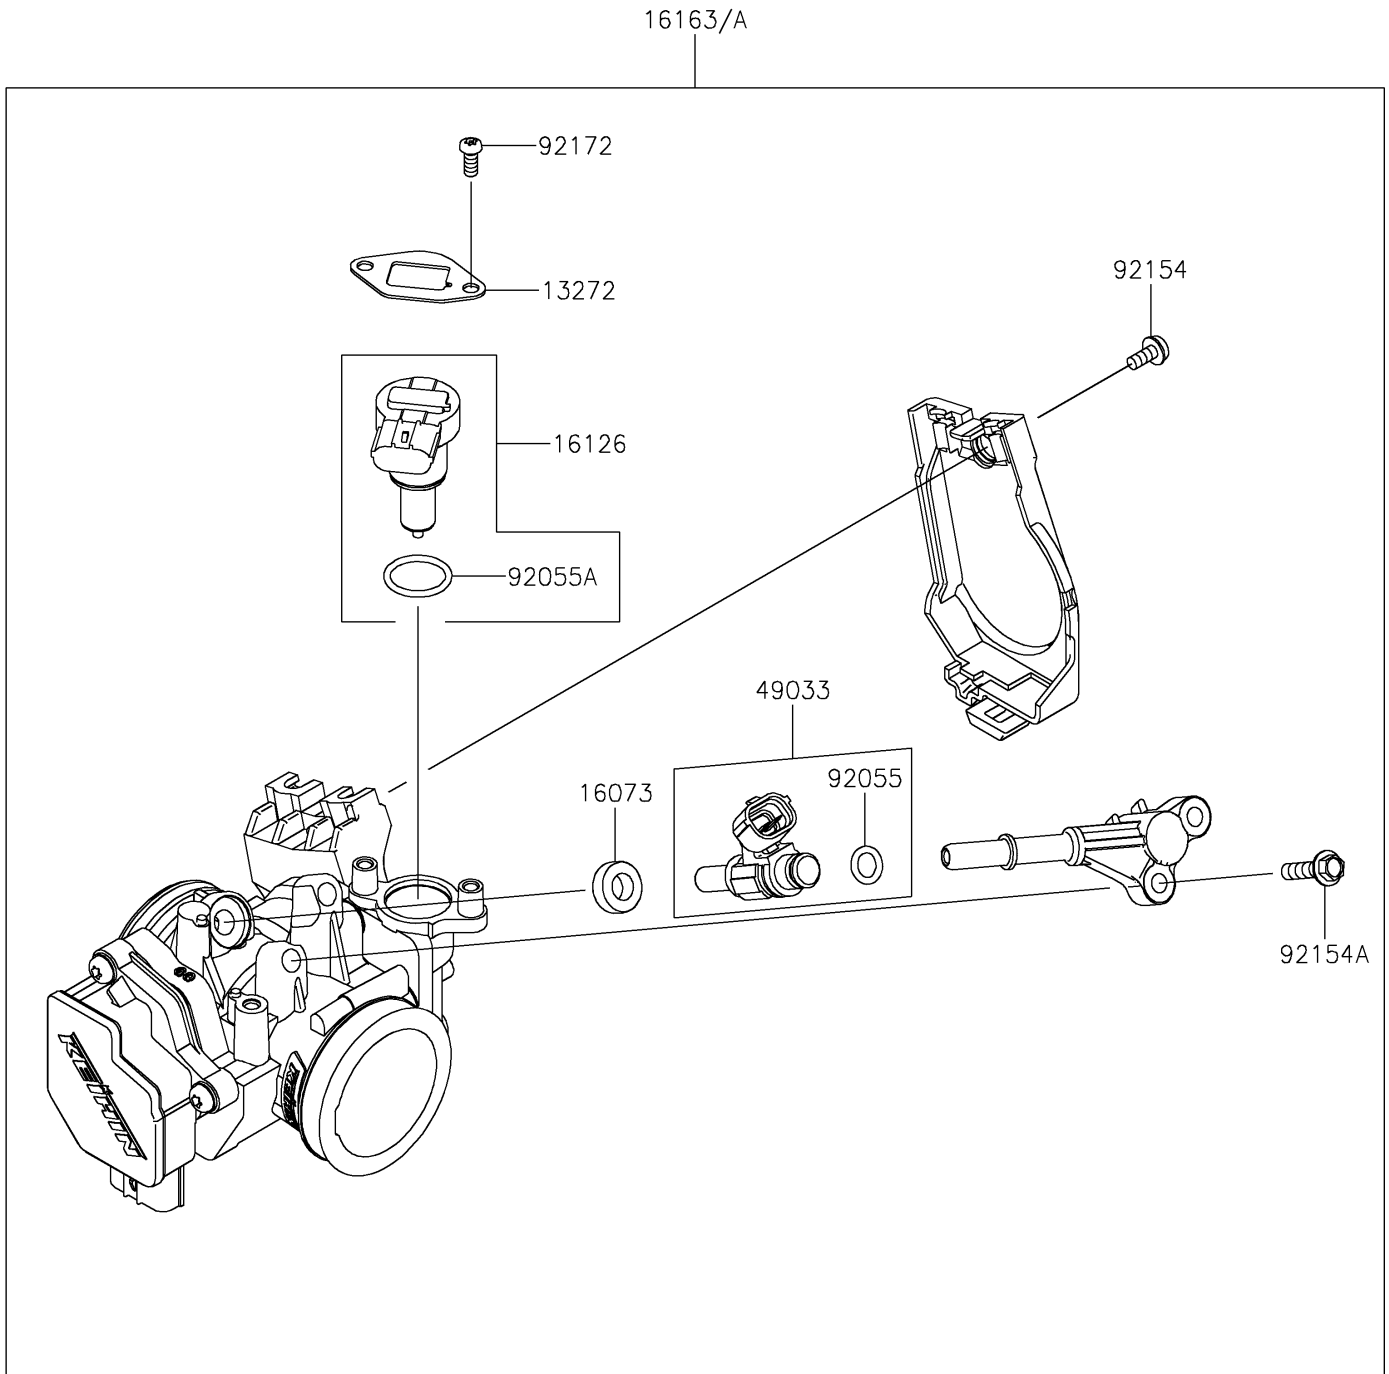

# 2024 KLR650 Adventure ABS PARTS DIAGRAM

Throttle

E1510

## 2024 KLR650 Adventure ABS PARTS LIST

### Throttle

ITEM NAME	PART NUMBER	QUANTITY
PLATE (Ref # 13272)	13272-1862	1
INSULATOR (Ref # 16073)	16073-0129	1
VALVE,ISC (Ref # 16126)	16126-0768	1
THROTTLE-ASSY (Ref # 16163)	16163-1244	1
THROTTLE-ASSY (Ref # 16163A)	16163-1248	1
NOZZLE-INJECTION (Ref # 49033)	49033-0578	1
RING-O,INJECTION NOZZLE (Ref # 92055)	92055-0124	1
RING-O (Ref # 92055A)	92055-0826	1
BOLT (Ref # 92154)	92154-0133	1
BOLT,FLANGED,5X20 (Ref # 92154A)	92154-1559	2
SCREW,TORX (Ref # 92172)	92172-0903	2