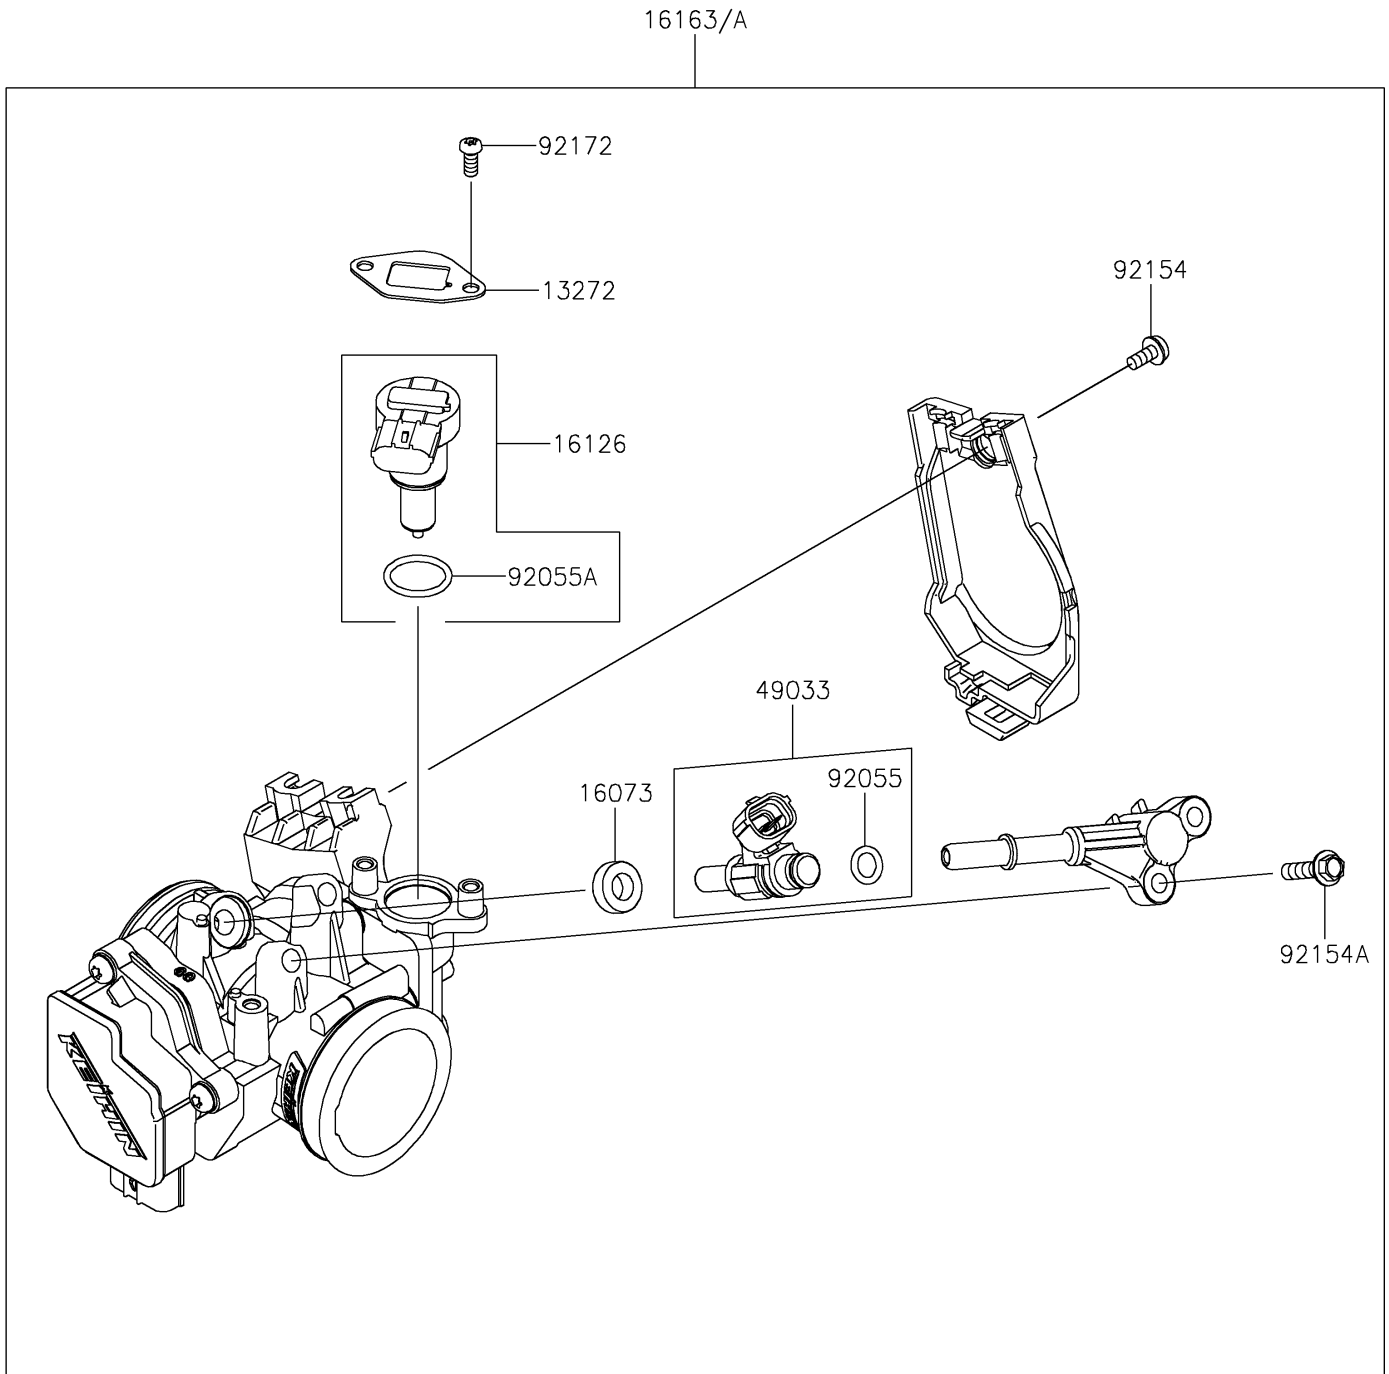

2025 KLR650 Adventure ABS PARTS DIAGRAM

Throttle

E1510

2025 KLR650 Adventure ABS PARTS LIST

Throttle

ITEM NAME	PART NUMBER	QUANTITY
PLATE (Ref # 13272)	13272-1862	1
INSULATOR (Ref # 16073)	16073-0129	1
VALVE,ISC (Ref # 16126)	16126-0768	1
THROTTLE-ASSY (Ref # 16163)	16163-1244	1
NOZZLE-INJECTION (Ref # 49033)	49033-0578	1
RING-O,INJECTION NOZZLE (Ref # 92055)	92055-0124	1
RING-O (Ref # 92055A)	92055-0826	1
BOLT (Ref # 92154)	92154-0133	1
BOLT,FLANGED,5X20 (Ref # 92154A)	92154-1559	2
SCREW,TORX (Ref # 92172)	92172-0903	2
THROTTLE-ASSY (Ref # 16163A)	16163-1248	1