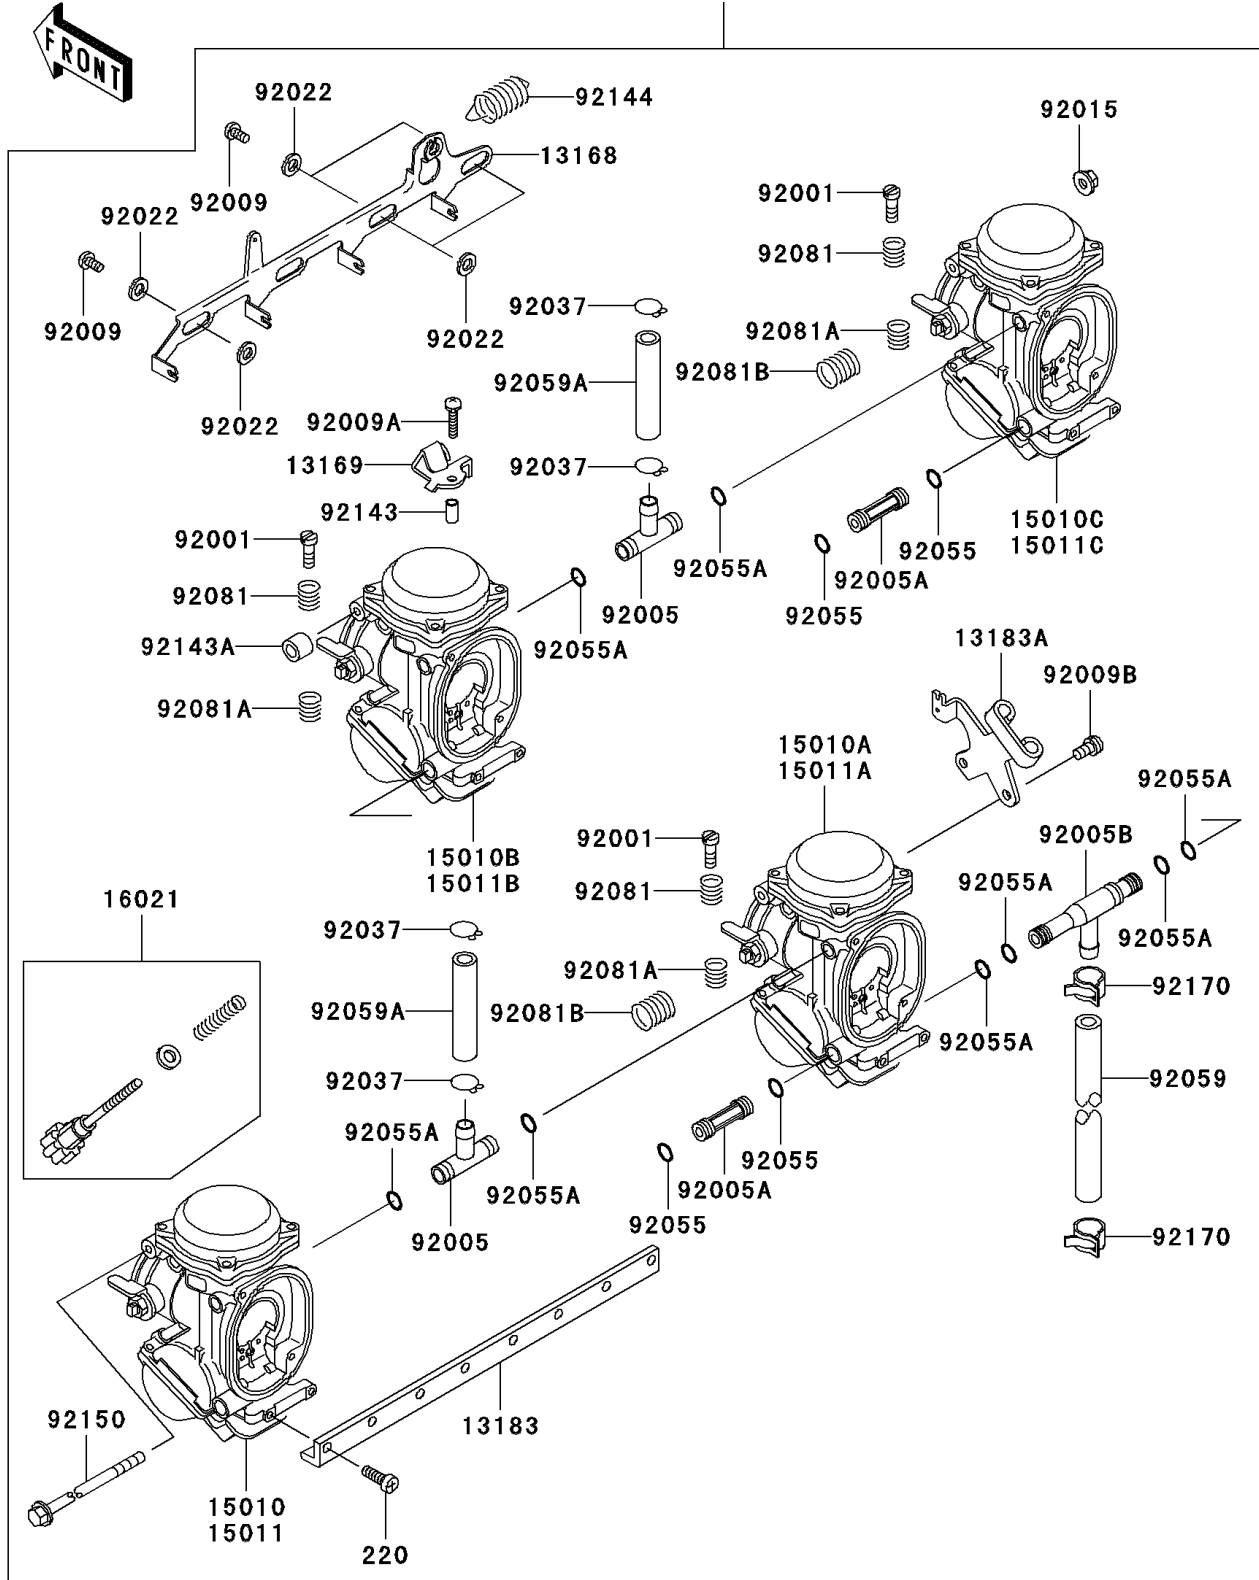

2002 Ninja® ZX™-6 PARTS DIAGRAM

Carburetor

15001/A

E1611

2002 Ninja® ZX™ -6 PARTS LIST

Carburetor

ITEM NAME	PART NUMBER	QUANTITY
LEVER,STARTER (Ref # 13168)	13168-1462	1
PLATE,STARTER CABLE (Ref # 13169)	13169-1965	1
PLATE,CARBURETOR STAY (Ref # 13183)	13183-1608	1
PLATE,THROTTLE CABLE (Ref # 13183A)	13183-1610	1
SCREW-THROTTLE STOP (Ref # 16021)	16021-1160	1
BOLT,THROTTLE ADJUST (Ref # 92001)	92001-1998	3
FITTING,T-TYPE (Ref # 92005)	92005-1125	2
FITTING (Ref # 92005A)	92005-1157	2
FITTING,T-TYPE (Ref # 92005B)	92005-1214	1
SCREW (Ref # 92009)	92009-1262	3
SCREW,4X18 (Ref # 92009A)	92009-1446	1
SCREW (Ref # 92009B)	92009-1597	1
NUT,FLANGED,5MM (Ref # 92015)	92015-1259	1
WASHER,6.1X11X0.8,POLYACETAL (Ref # 92022)	92022-1199	6
CLAMP,TUBE (Ref # 92037)	92037-1531	4
RING-O (Ref # 92055)	92055-1004	4
RING-O (Ref # 92055A)	92055-1223	8
TUBE,7.3X12.5X240 (Ref # 92059)	92059-1487	1
TUBE,7X11X45 (Ref # 92059A)	92059-1738	2
SPRING (Ref # 92081)	92081-1620	3
SPRING,THROTTLE ADJUST LWR (Ref # 92081A)	92081-1621	3
SCREW-PAN-CROS,5X14 (Ref # 220)	220D0514	8
SPRING,THROTTLE ADJUST CNT (Ref # 92081B)	92081-1622	2
COLLAR,4X5.2X9.6 (Ref # 92143)	92143-1265	1
COLLAR (Ref # 92143A)	92143-1438	1
SPRING (Ref # 92144)	92144-1540	1
BOLT (Ref # 92150)	92150-1416	1
CLAMP,TUBE (Ref # 92170)	92170-1051	2
CARBURETOR-ASSY (Ref # 15001)	15001-1797	1

2002 Ninja® ZX™ -6 PARTS LIST

Carburetor

ITEM NAME	PART NUMBER	QUANTITY
CARBURETOR-ASSY (Ref # 15001A)	15001-1823	1
CARBURETOR,LH,OUTSIDE (Ref # 15010)	15010-1557	1
CARBURETOR,LH,INSIDE (Ref # 15010A)	15010-1558	1
CARBURETOR,RH,INSIDE (Ref # 15010B)	15010-1559	1
CARBURETOR,RH,OUTSIDE (Ref # 15010C)	15010-1560	1
CARBURETOR,LH,OUTSIDE (Ref # 15011)	15011-1139	1
CARBURETOR,LH,INSIDE (Ref # 15011A)	15011-1140	1
CARBURETOR,RH,INSIDE (Ref # 15011B)	15011-1141	1
CARBURETOR,RH,OUTSIDE (Ref # 15011C)	15011-1142	1