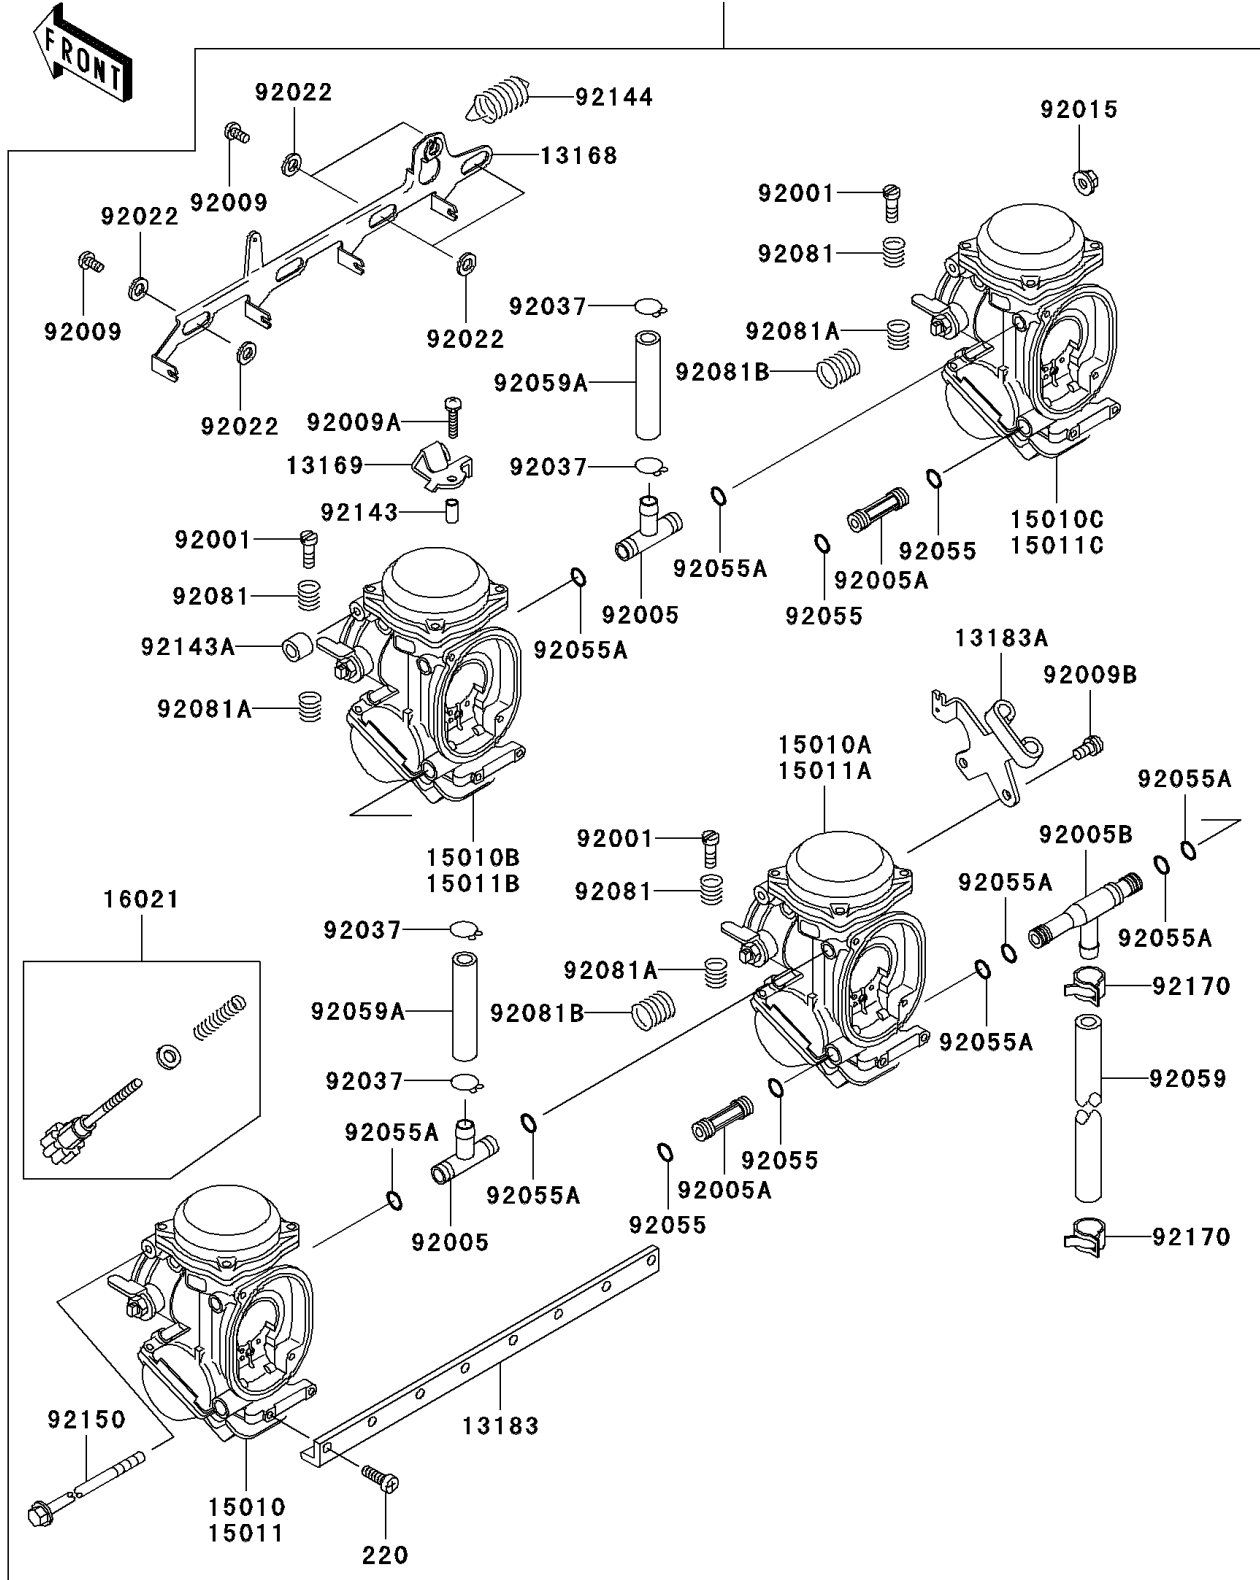

# 2003 ZZR600 PARTS DIAGRAM

Carburetor

15001/A

E1611

## 2003 ZZR600 PARTS LIST

### Carburetor

ITEM NAME	PART NUMBER	QUANTITY
LEVER,STARTER (Ref # 13168)	13168-1462	1
PLATE,STARTER CABLE (Ref # 13169)	13169-1965	1
PLATE,CARBURETOR STAY (Ref # 13183)	13183-1608	1
PLATE,THROTTLE CABLE (Ref # 13183A)	13183-1610	1
SCREW-THROTTLE STOP (Ref # 16021)	16021-1160	1
BOLT,THROTTLE ADJUST (Ref # 92001)	92001-1998	3
FITTING,T-TYPE (Ref # 92005)	92005-1125	2
FITTING (Ref # 92005A)	92005-1157	2
FITTING,T-TYPE (Ref # 92005B)	92005-1214	1
SCREW (Ref # 92009)	92009-1262	3
SCREW,4X18 (Ref # 92009A)	92009-1446	1
SCREW (Ref # 92009B)	92009-1597	1
NUT,FLANGED,5MM (Ref # 92015)	92015-1259	1
WASHER,6.1X11X0.8,POLYACETAL (Ref # 92022)	92022-1199	6
CLAMP,TUBE (Ref # 92037)	92037-1531	4
RING-O (Ref # 92055)	92055-1004	4
RING-O (Ref # 92055A)	92055-1223	8
TUBE,7.3X12.5X240 (Ref # 92059)	92059-1487	1
TUBE,7X11X45 (Ref # 92059A)	92059-1738	2
SPRING (Ref # 92081)	92081-1620	3
SPRING,THROTTLE ADJUST LWR (Ref # 92081A)	92081-1621	3
SCREW-PAN-CROS,5X14 (Ref # 220)	220D0514	8
SPRING,THROTTLE ADJUST CNT (Ref # 92081B)	92081-1622	2
COLLAR,4X5.2X9.6 (Ref # 92143)	92143-1265	1
COLLAR (Ref # 92143A)	92143-1438	1
SPRING (Ref # 92144)	92144-1540	1
BOLT (Ref # 92150)	92150-1416	1
CLAMP,TUBE (Ref # 92170)	92170-1051	2
CARBURETOR-ASSY (Ref # 15001)	15001-1797	1

### Carburetor

ITEM NAME	PART NUMBER	QUANTITY
CARBURETOR-ASSY (Ref # 15001A)	15001-1823	1
CARBURETOR,LH,OUTSIDE (Ref # 15010)	15010-1557	1
CARBURETOR,LH,INSIDE (Ref # 15010A)	15010-1558	1
CARBURETOR,RH,INSIDE (Ref # 15010B)	15010-1559	1
CARBURETOR,RH,OUTSIDE (Ref # 15010C)	15010-1560	1
CARBURETOR,LH,OUTSIDE (Ref # 15011)	15011-1139	1
CARBURETOR,LH,INSIDE (Ref # 15011A)	15011-1140	1
CARBURETOR,RH,INSIDE (Ref # 15011B)	15011-1141	1
CARBURETOR,RH,OUTSIDE (Ref # 15011C)	15011-1142	1