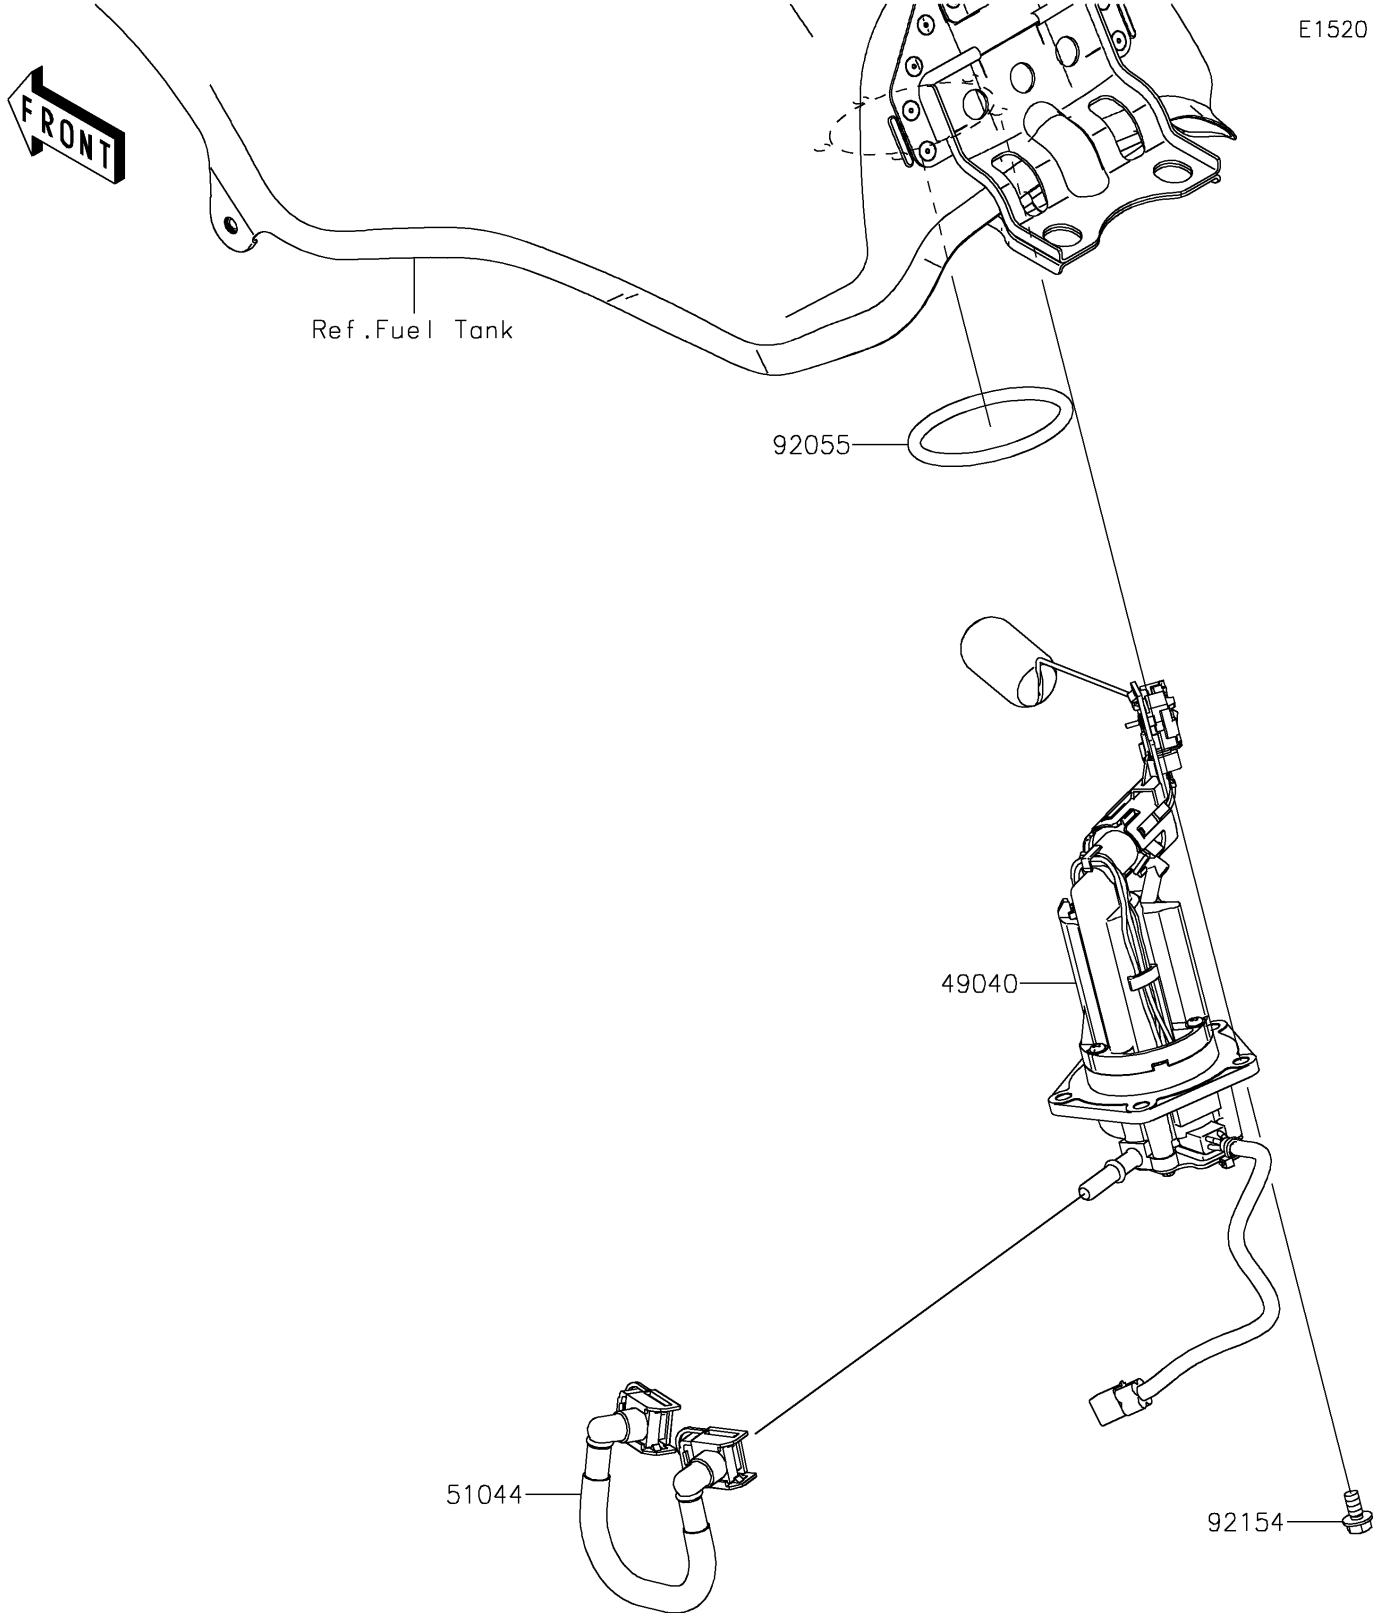

2025 KLR650 Adventure ABS PARTS DIAGRAM

Fuel Pump

E1520

2025 KLR650 Adventure ABS PARTS LIST

Fuel Pump

ITEM NAME	PART NUMBER	QUANTITY
PUMP-FUEL (Ref # 49040)	49040-0799	1
TUBE-ASSY,FUEL (Ref # 51044)	51044-0961	1
RING-O,64.6X5.7 (Ref # 92055)	92055-0185	1
BOLT,FLANGED,6X12 (Ref # 92154)	92154-1848	5