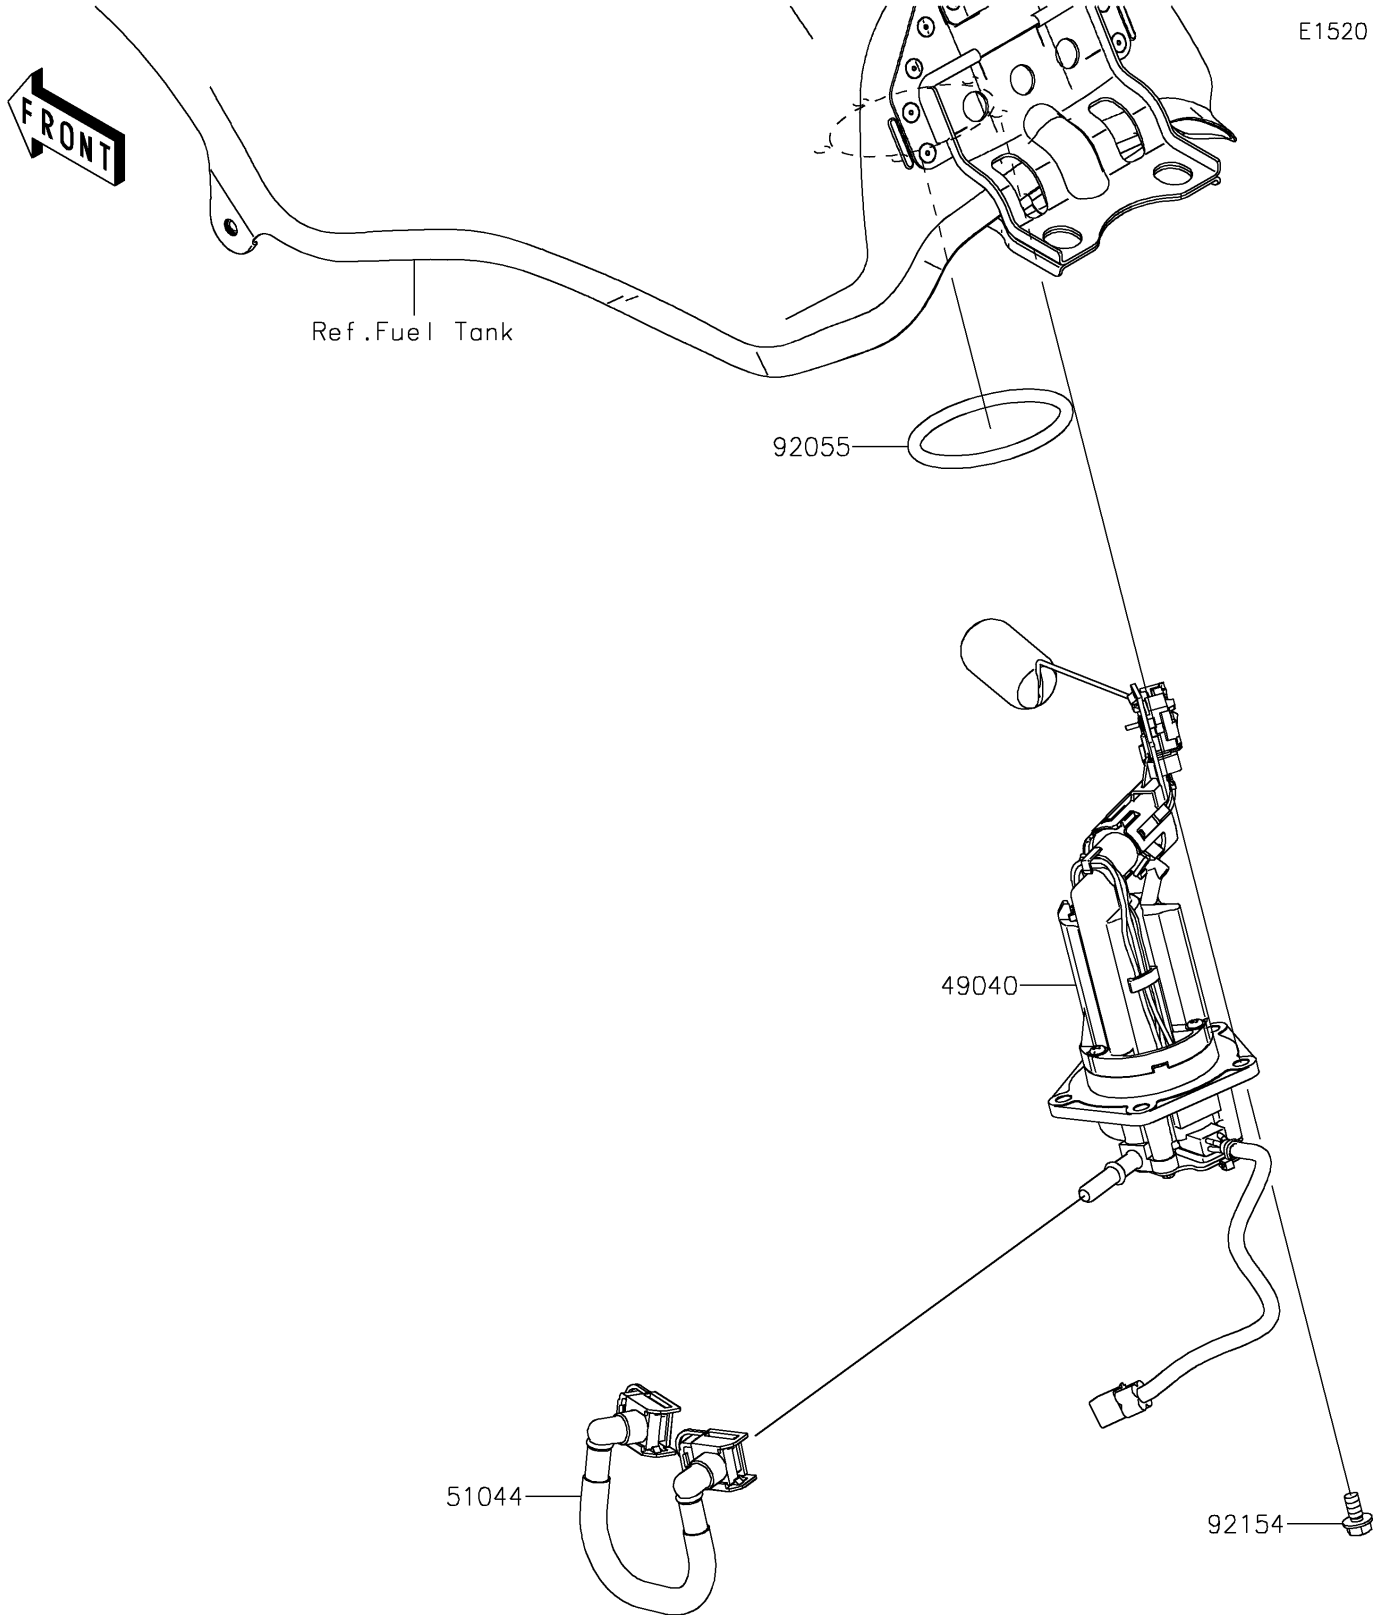

# 2025 KLR650 Adventure ABS PARTS DIAGRAM

Fuel Pump

E1520

## 2025 KLR650 Adventure ABS PARTS LIST

### Fuel Pump

ITEM NAME	PART NUMBER	QUANTITY
PUMP-FUEL (Ref # 49040)	49040-0799	1
TUBE-ASSY,FUEL (Ref # 51044)	51044-0961	1
RING-O,64.6X5.7 (Ref # 92055)	92055-0185	1
BOLT,FLANGED,6X12 (Ref # 92154)	92154-1848	5