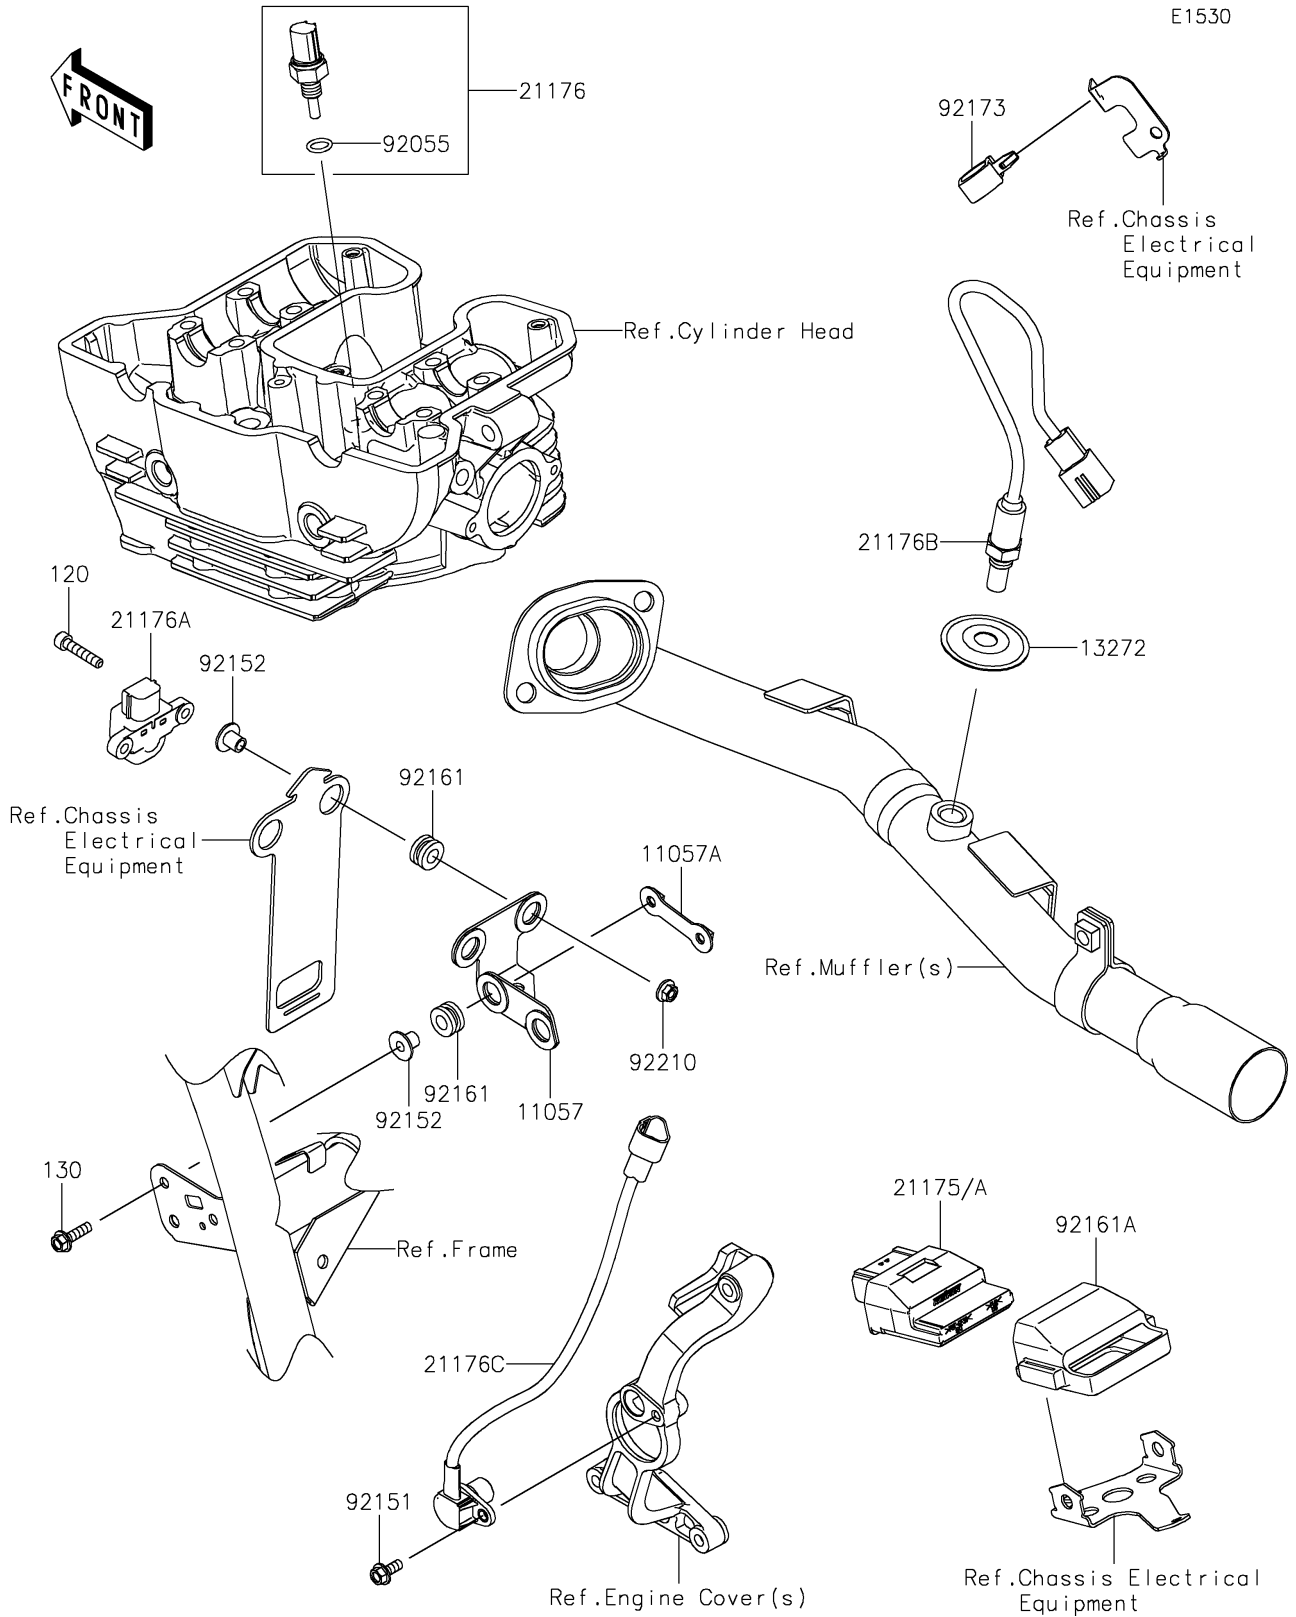

2024 KLR® 650 ADVENTURE ABS PARTS DIAGRAM

Fuel Injection

2024 KLR® 650 ADVENTURE ABS PARTS LIST

Fuel Injection

ITEM NAME	PART NUMBER	QUANTITY
BRACKET,VEHICLE DOWN SENSOR (Ref # 11057)	11057-7429	1
BRACKET (Ref # 11057A)	11057-7434	1
PLATE,O2 SENSOR (Ref # 13272)	13272-3888	1
CONTROL UNIT-ELECTRONIC (Ref # 21175)	21175-1665	1
CONTROL UNIT-ELECTRONIC (Ref # 21175A)	21175-1666	1
SENSOR,WATER TEMP (Ref # 21176)	21176-0009	1
SENSOR,VEHICLE-DOWN (Ref # 21176A)	21176-0026	1
SENSOR,OXYGEN (Ref # 21176B)	21176-0993	1
SENSOR,SPEED SENSOR (Ref # 21176C)	21176-0996	1
RING-O,9.5X1.9 (Ref # 92055)	92055-0016	1
BOLT,FLANGED,5X12 (Ref # 92151)	92151-1305	1
COLLAR (Ref # 92152)	92152-1592	4
DAMPER,8X16X8.6 (Ref # 92161)	92161-0685	4
DAMPER,ECU (Ref # 92161A)	92161-2358	1
CLAMP (Ref # 92173)	92173-2462	1
NUT,FLANGED,5MM (Ref # 92210)	92210-0007	2
BOLT-SOCKET,5X25 (Ref # 120)	120CA0525	2
BOLT-FLANGED,5X18 (Ref # 130)	130BB0518	2