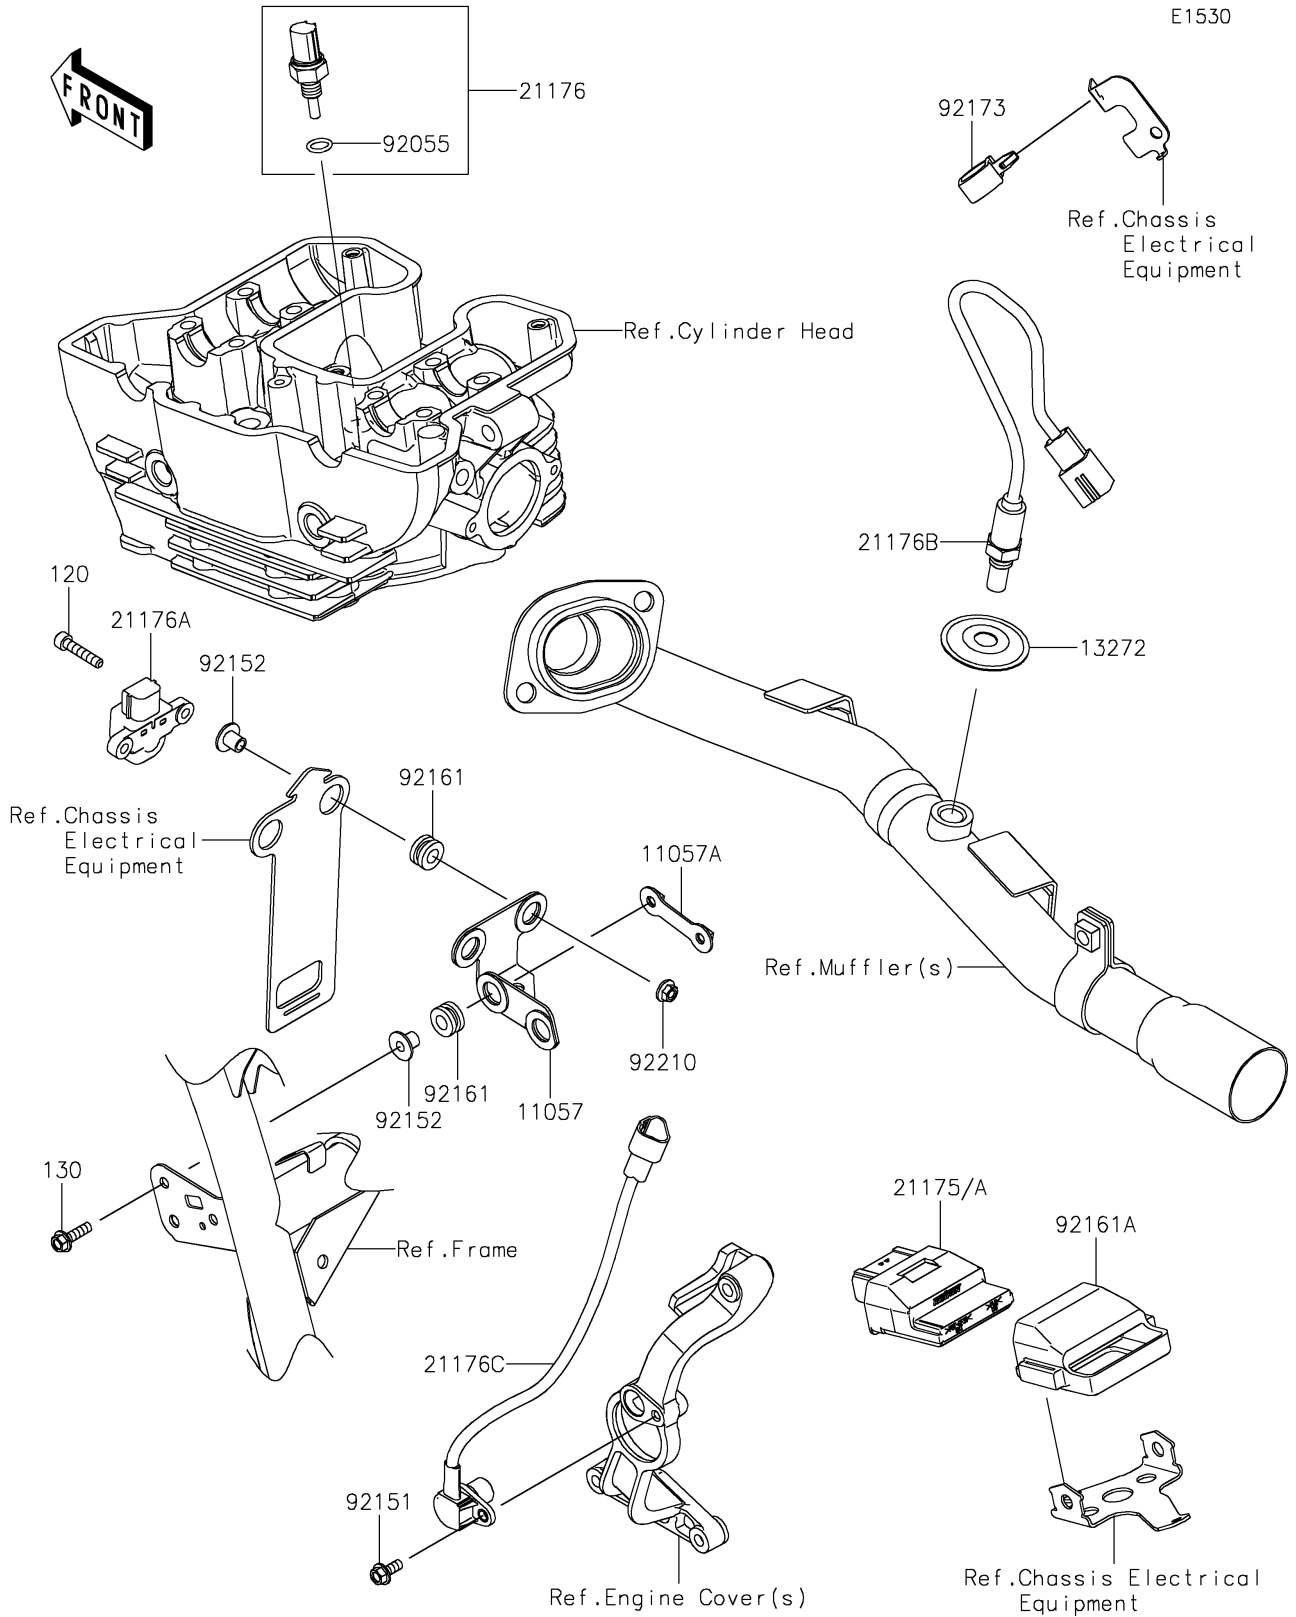

2024 KLR650 Adventure ABS PARTS DIAGRAM

Fuel Injection

2024 KLR650 Adventure ABS PARTS LIST

Fuel Injection

ITEM NAME	PART NUMBER	QUANTITY
BRACKET,VEHICLE DOWN SENSOR (Ref # 11057)	11057-7429	1
BRACKET (Ref # 11057A)	11057-7434	1
PLATE,O2 SENSOR (Ref # 13272)	13272-3888	1
CONTROL UNIT-ELECTRONIC (Ref # 21175)	21175-1665	1
CONTROL UNIT-ELECTRONIC (Ref # 21175A)	21175-1666	1
SENSOR,WATER TEMP (Ref # 21176)	21176-0009	1
SENSOR,VEHICLE-DOWN (Ref # 21176A)	21176-0026	1
SENSOR,OXYGEN (Ref # 21176B)	21176-0993	1
SENSOR,SPEED SENSOR (Ref # 21176C)	21176-0996	1
RING-O,9.5X1.9 (Ref # 92055)	92055-0016	1
BOLT,FLANGED,5X12 (Ref # 92151)	92151-1305	1
COLLAR (Ref # 92152)	92152-1592	4
DAMPER,8X16X8.6 (Ref # 92161)	92161-0685	4
DAMPER,ECU (Ref # 92161A)	92161-2358	1
CLAMP (Ref # 92173)	92173-2462	1
NUT,FLANGED,5MM (Ref # 92210)	92210-0007	2
BOLT-SOCKET,5X25 (Ref # 120)	120CA0525	2
BOLT-FLANGED,5X18 (Ref # 130)	130BB0518	2