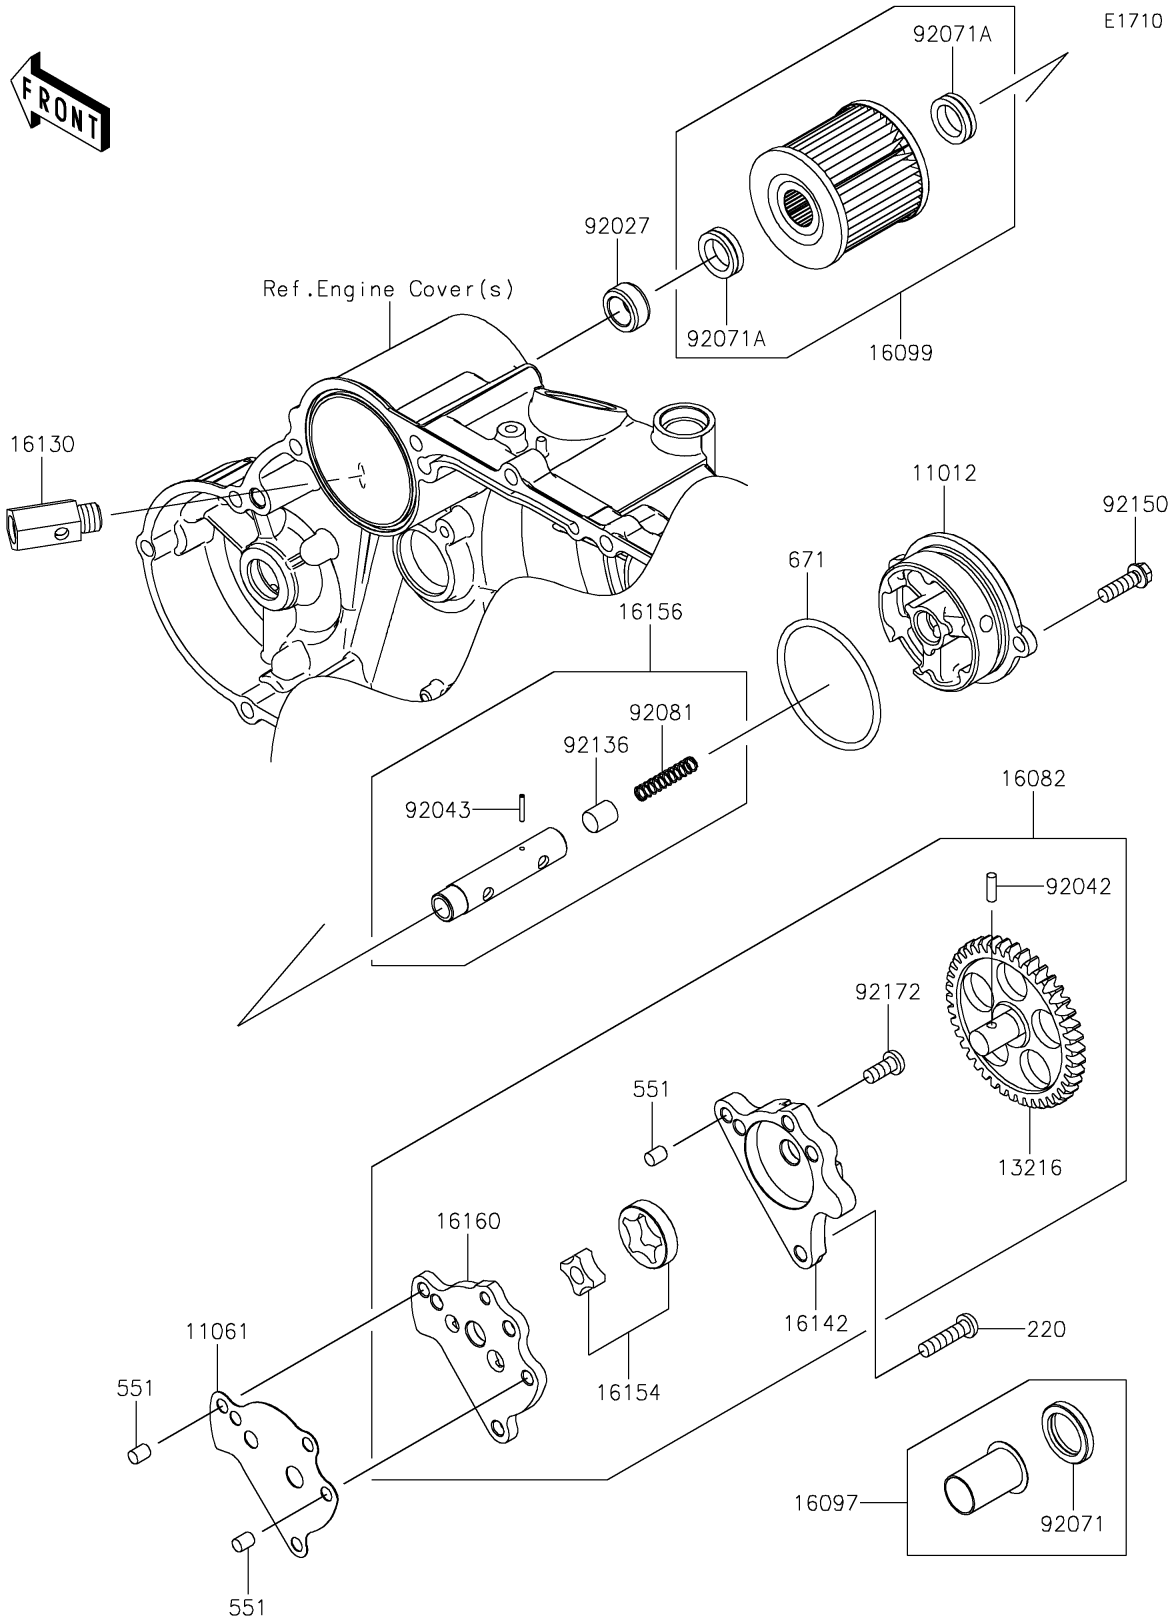

2025 KLR650 Adventure ABS PARTS DIAGRAM

Oil Pump

2025 KLR650 Adventure ABS PARTS LIST

Oil Pump

ITEM NAME	PART NUMBER	QUANTITY
CAP,OIL FILTER (Ref # 11012)	11012-1538	1
GASKET,OIL PUMP (Ref # 11061)	11061-0430	1
GEAR-COMP,OIL PUMP (Ref # 13216)	13216-1146	1
PUMP-ASSY-OIL (Ref # 16082)	16082-1088	1
FILTER-ASSY-OIL (Ref # 16097)	16097-1001	1
ELEMENT-OIL FILTER (Ref # 16099)	16099-004	1
VALVE-ASSY-RELIEF (Ref # 16130)	16130-1063	1
COVER-PUMP (Ref # 16142)	16142-1078	1
ROTOR-PUMP (Ref # 16154)	16154-1008	1
PISTON-ASSY,VALVE,BY-PASS (Ref # 16156)	16156-002	1
BODY (Ref # 16160)	16160-1137	1
COLLAR,13X20X9 (Ref # 92027)	92027-1695	1
PIN,DOWEL,4X12.8 (Ref # 92042)	92042-041	1
PIN,SPRING,2.2X13.5 (Ref # 92043)	92043-123	1
GROMMET,OIL STRAINER (Ref # 92071)	92071-100	1
GROMMET,OIL FILTER (Ref # 92071A)	92071-101	2
SPRING,PISTON (Ref # 92081)	92081-043	1
VALVE (Ref # 92136)	92136-002	1
BOLT,6X20 (Ref # 92150)	92150-1010	2
SCREW,6X14 (Ref # 92172)	92172-0273	1
SCREW-PAN-CROS,6X25 (Ref # 220)	220AA0625	3
PIN-DOWEL,6X8 (Ref # 551)	551A0608	3
O RING,55MM (Ref # 671)	671B2555	1