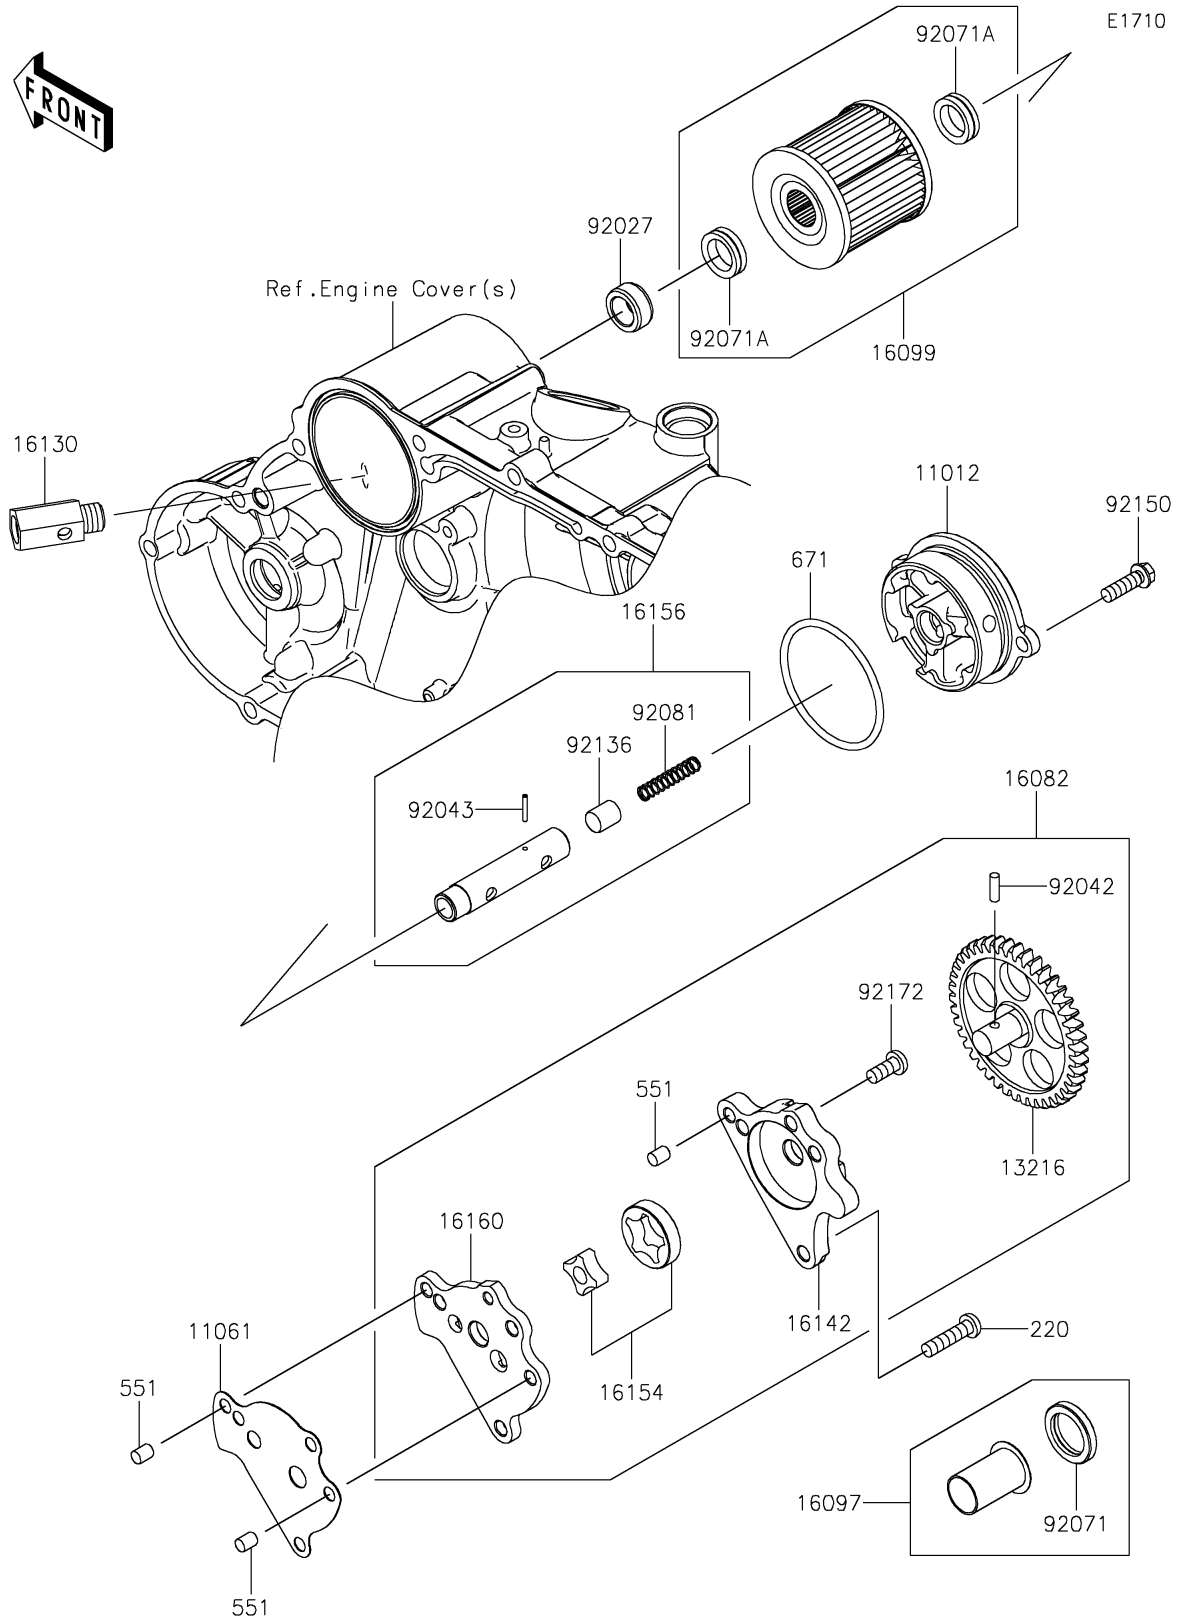

2025 KLR650 Adventure ABS PARTS DIAGRAM

Oil Pump

2025 KLR650 Adventure ABS PARTS LIST

Oil Pump

| ITEM NAME | PART NUMBER | QUANTITY |
|---|-------------|----------|
| CAP,OIL FILTER (Ref # 11012) | 11012-1538 | 1 |
| GASKET,OIL PUMP (Ref # 11061) | 11061-0430 | 1 |
| GEAR-COMP,OIL PUMP (Ref # 13216) | 13216-1146 | 1 |
| PUMP-ASSY-OIL (Ref # 16082) | 16082-1088 | 1 |
| FILTER-ASSY-OIL (Ref # 16097) | 16097-1001 | 1 |
| ELEMENT-OIL FILTER (Ref # 16099) | 16099-004 | 1 |
| VALVE-ASSY-RELIEF (Ref # 16130) | 16130-1063 | 1 |
| COVER-PUMP (Ref # 16142) | 16142-1078 | 1 |
| ROTOR-PUMP (Ref # 16154) | 16154-1008 | 1 |
| PISTON-ASSY,VALVE,BY-PASS (Ref # 16156) | 16156-002 | 1 |
| BODY (Ref # 16160) | 16160-1137 | 1 |
| COLLAR,13X20X9 (Ref # 92027) | 92027-1695 | 1 |
| PIN,DOWEL,4X12.8 (Ref # 92042) | 92042-041 | 1 |
| PIN,SPRING,2.2X13.5 (Ref # 92043) | 92043-123 | 1 |
| GROMMET,OIL STRAINER (Ref # 92071) | 92071-100 | 1 |
| GROMMET,OIL FILTER (Ref # 92071A) | 92071-101 | 2 |
| SPRING,PISTON (Ref # 92081) | 92081-043 | 1 |
| VALVE (Ref # 92136) | 92136-002 | 1 |
| BOLT,6X20 (Ref # 92150) | 92150-1010 | 2 |
| SCREW,6X14 (Ref # 92172) | 92172-0273 | 1 |
| SCREW-PAN-CROS,6X25 (Ref # 220) | 220AA0625 | 3 |
| PIN-DOWEL,6X8 (Ref # 551) | 551A0608 | 3 |
| O RING,55MM (Ref # 671) | 671B2555 | 1 |