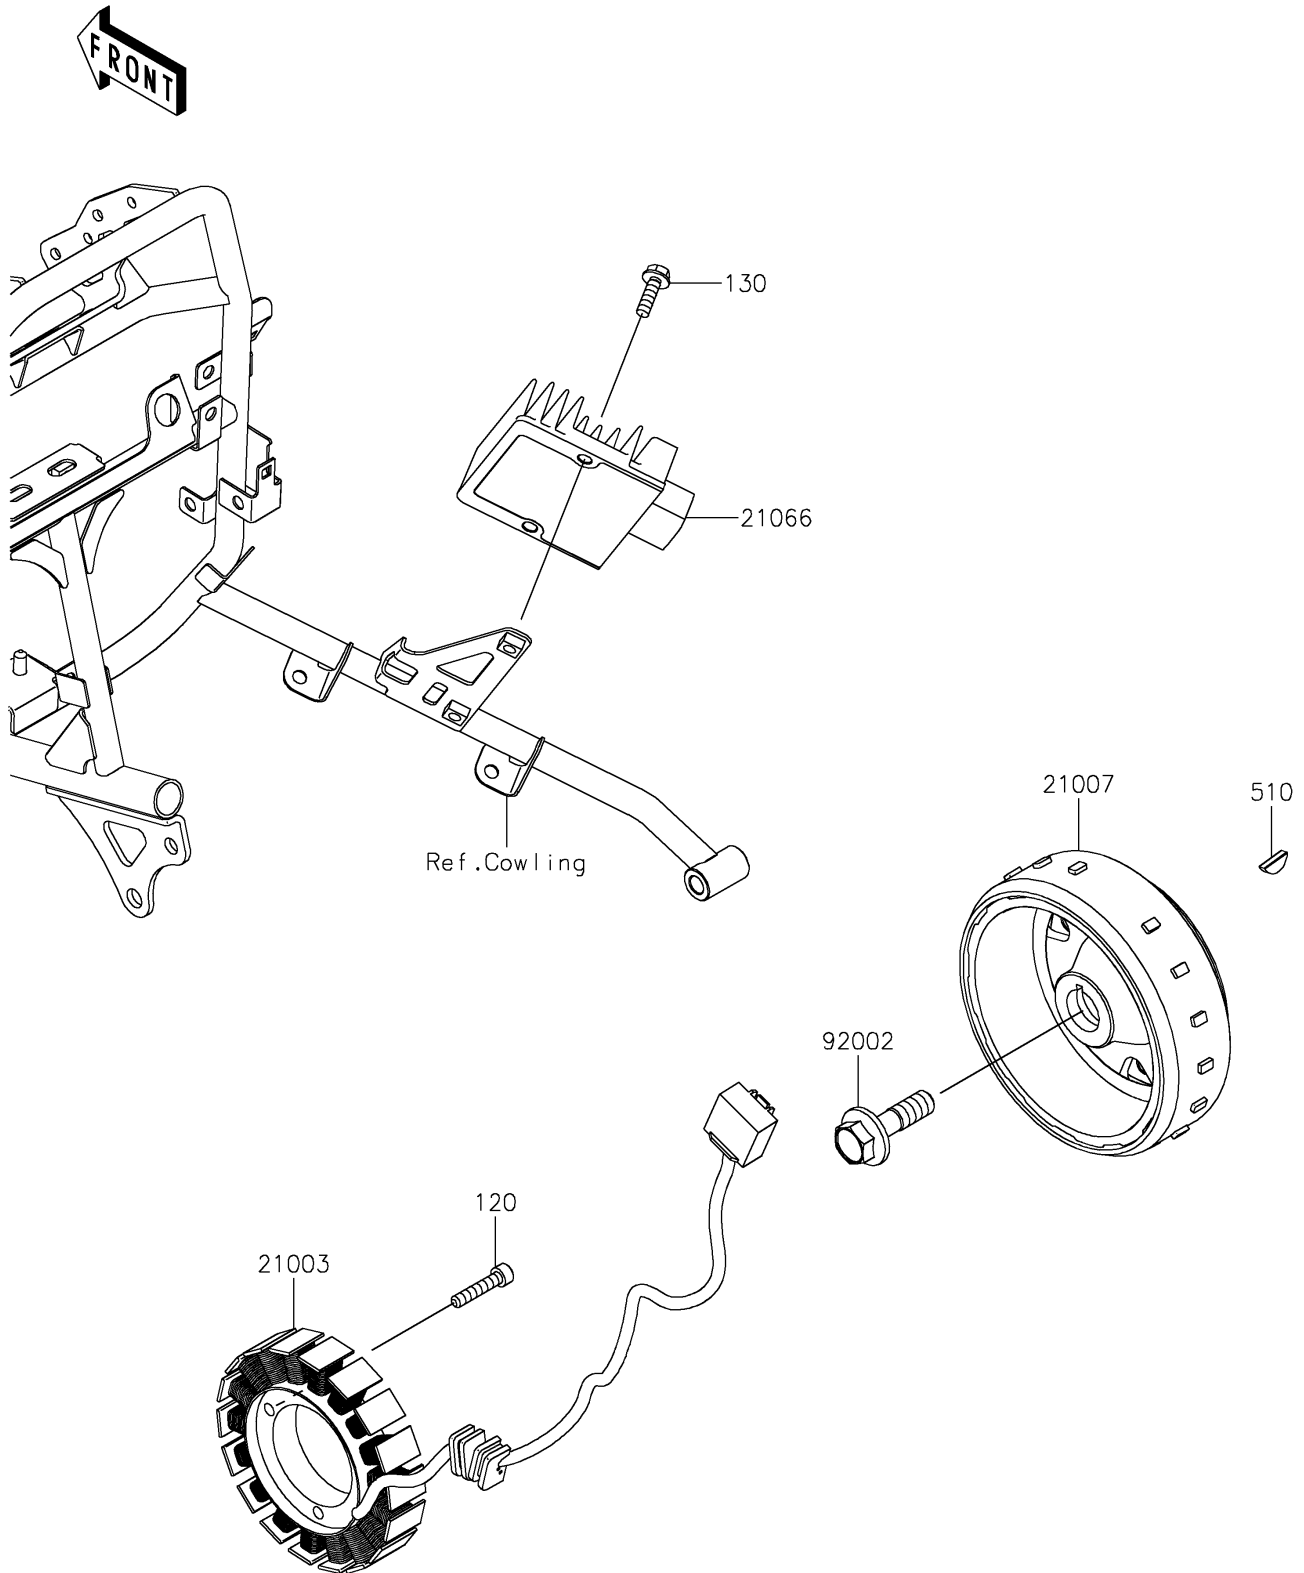

2025 KLR650 Adventure ABS PARTS DIAGRAM

Generator

E1810

2025 KLR650 Adventure ABS PARTS LIST

Generator

ITEM NAME	PART NUMBER	QUANTITY
STATOR (Ref # 21003)	21003-0208	1
ROTOR (Ref # 21007)	21007-0708	1
REGULATOR-VOLTAGE (Ref # 21066)	21066-0761	1
BOLT,FLANGED,12X40 (Ref # 92002)	92002-1693	1
BOLT-SOCKET,6X30 (Ref # 120)	120CA0630	3
BOLT-FLANGED,6X20 (Ref # 130)	130BA0620	2
KEY-WOODRUFF (Ref # 510)	510A4200	1