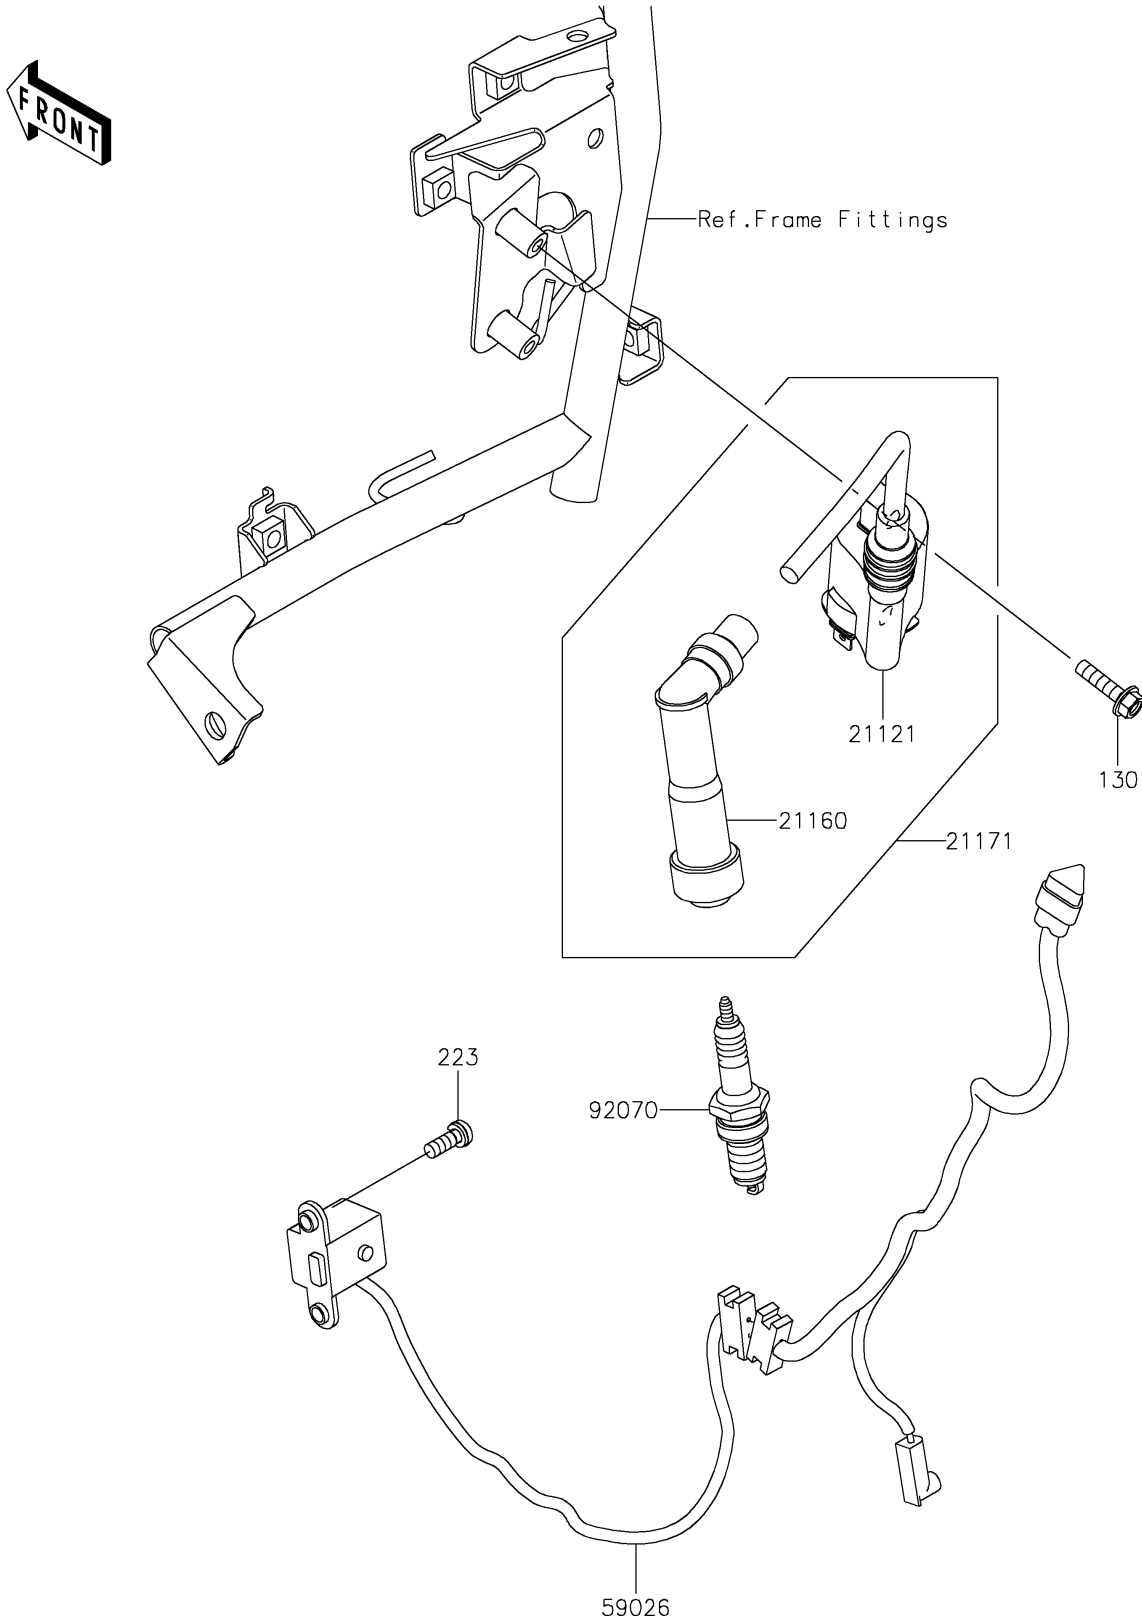

2025 KLR650 Adventure ABS PARTS DIAGRAM

Ignition System

E1830

2025 KLR650 Adventure ABS PARTS LIST

Ignition System

ITEM NAME	PART NUMBER	QUANTITY
COIL-IGNITION (Ref # 21121)	21121-0740	1
CAP-ASSY-PLUG (Ref # 21160)	21160-0019	1
COIL-ASSY-IGNITION (Ref # 21171)	21171-0789	1
COIL-PULSING (Ref # 59026)	59026-0563	1
PLUG-SPARK,DPR8EA-9(NGK) (Ref # 92070)	92070-1065	1
BOLT-FLANGED,5X20 (Ref # 130)	130BA0520	2
SCREW-PAN-WS-CROS,5X14 (Ref # 223)	223AA0514	2