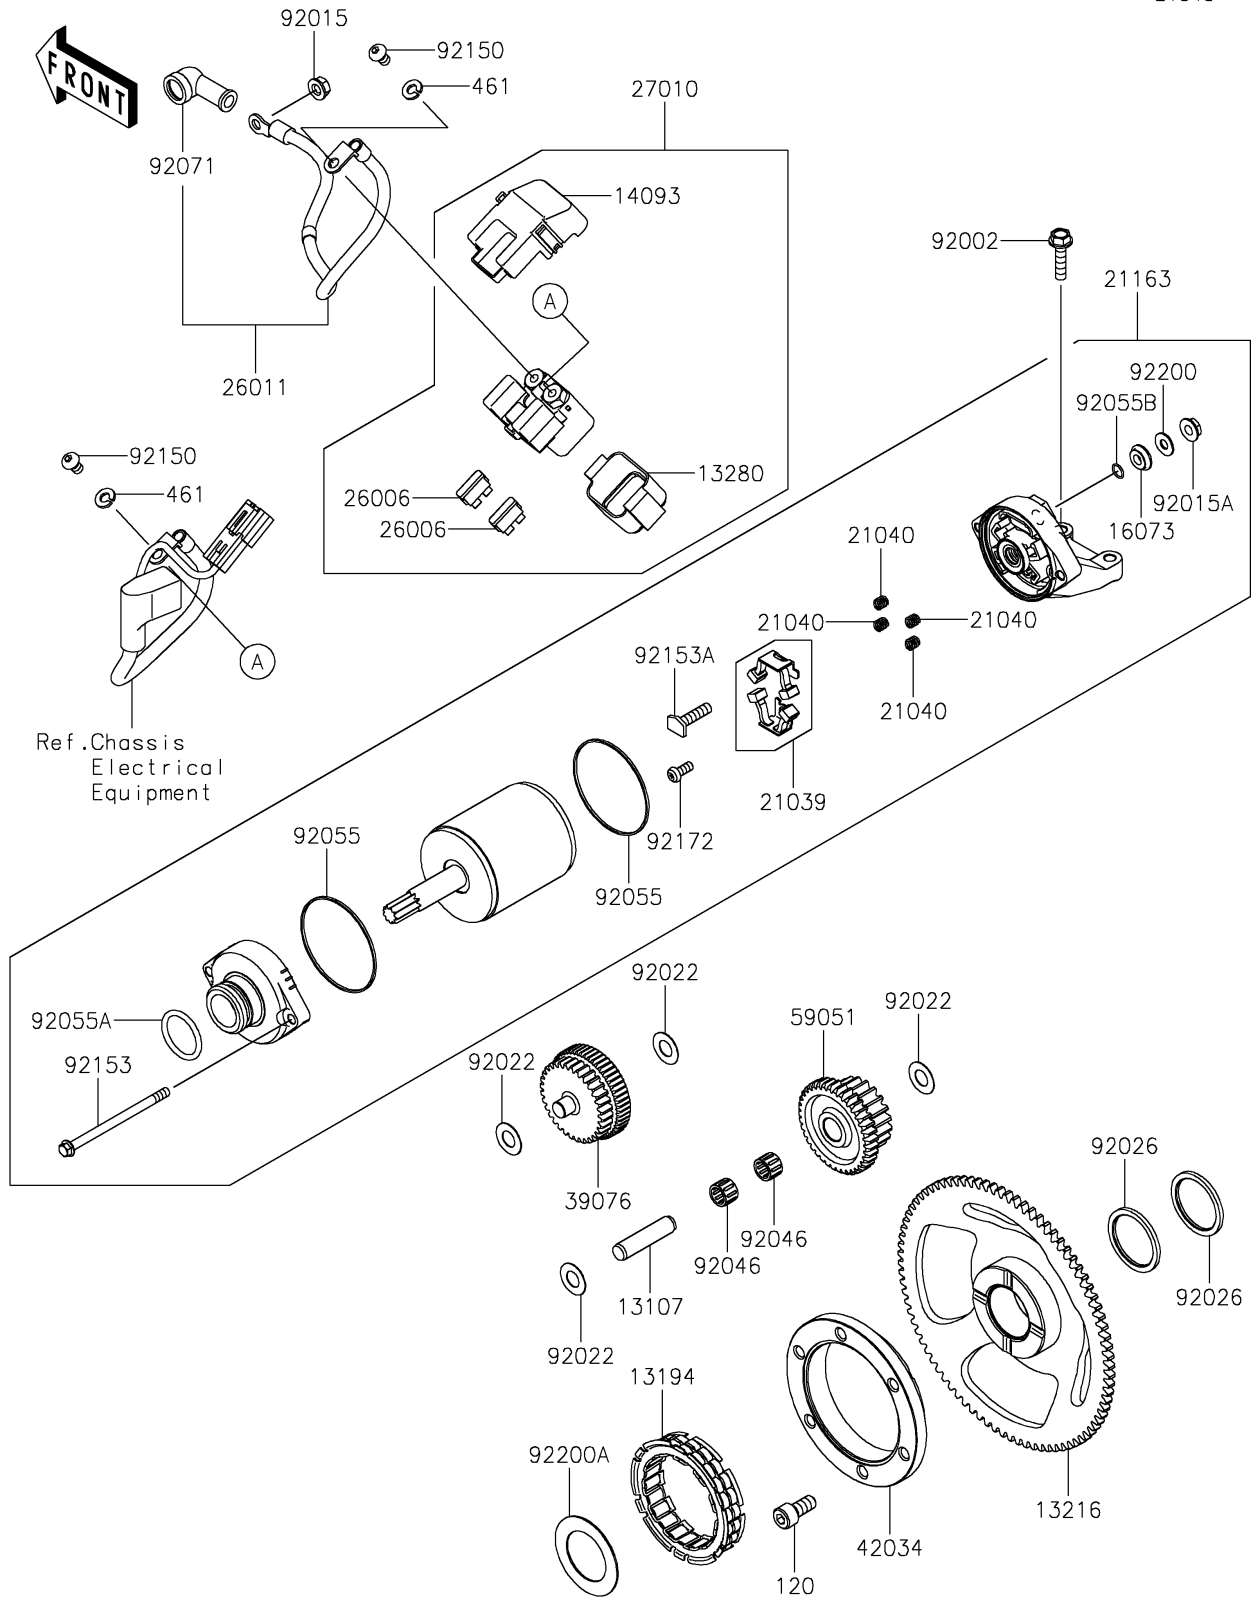

2025 KLR650 Adventure ABS PARTS DIAGRAM

Starter Motor

E1840

2025 KLR650 Adventure ABS PARTS LIST

Starter Motor

ITEM NAME	PART NUMBER	QUANTITY
SHAFT,IDLER (Ref # 13107)	13107-1135	1
CLUTCH-ONEWAY (Ref # 13194)	13194-1089	1
GEAR-COMP,ONEWAY CLUTCH (Ref # 13216)	13216-0044	1
HOLDER (Ref # 13280)	13280-0710	1
COVER (Ref # 14093)	14093-0199	1
INSULATOR (Ref # 16073)	16073-0053	1
BRUSH,CARBON (Ref # 21039)	21039-0004	1
SPRING-BRUSH (Ref # 21040)	21040-0003	4
STARTER-ELECTRIC (Ref # 21163)	21163-0790	1
FUSE,BLADE,30A,GREEN (Ref # 26006)	26006-1006	2
WIRE-LEAD,STARTER (Ref # 26011)	26011-1938	1
SWITCH,MAGNETIC (Ref # 27010)	27010-0948	1
LIMITER,STARTER IDLE GEAR (Ref # 39076)	39076-0021	1
COUPLING (Ref # 42034)	42034-1094	1
GEAR-SPUR,20T & 37T (Ref # 59051)	59051-1133	1
BOLT,FLANGED,6X25 (Ref # 92002)	92002-1086	2
NUT,FLANGED,6MM (Ref # 92015)	92015-1367	1
NUT,STARTER MOTOR (Ref # 92015A)	92015-1476	1
WASHER,10.2X20X0.5 (Ref # 92022)	92022-1649	4
SPACER (Ref # 92026)	92026-1474	2
BEARING-NEEDLE,K10X14X10 (Ref # 92046)	92046-1134	2
RING-O (Ref # 92055)	92055-0136	2
RING-O (Ref # 92055A)	92055-1276	1
RING-O,4.5X2.0 (Ref # 92055B)	92055-1370	1
GROMMET (Ref # 92071)	92071-0705	1
BOLT,6X10 (Ref # 92150)	92150-1577	2
BOLT (Ref # 92153)	92153-1850	2
BOLT (Ref # 92153A)	92153-1866	1
SCREW (Ref # 92172)	92172-0334	1

2025 KLR650 Adventure ABS PARTS LIST

Starter Motor

ITEM NAME	PART NUMBER	QUANTITY
WASHER (Ref # 92200)	92200-0386	1
WASHER,32.2X50 (Ref # 92200A)	92200-0555	1
BOLT-SOCKET,8X18 (Ref # 120)	120CA0818	6
WASHER-SPRING,6MM (Ref # 461)	461DB0600	2