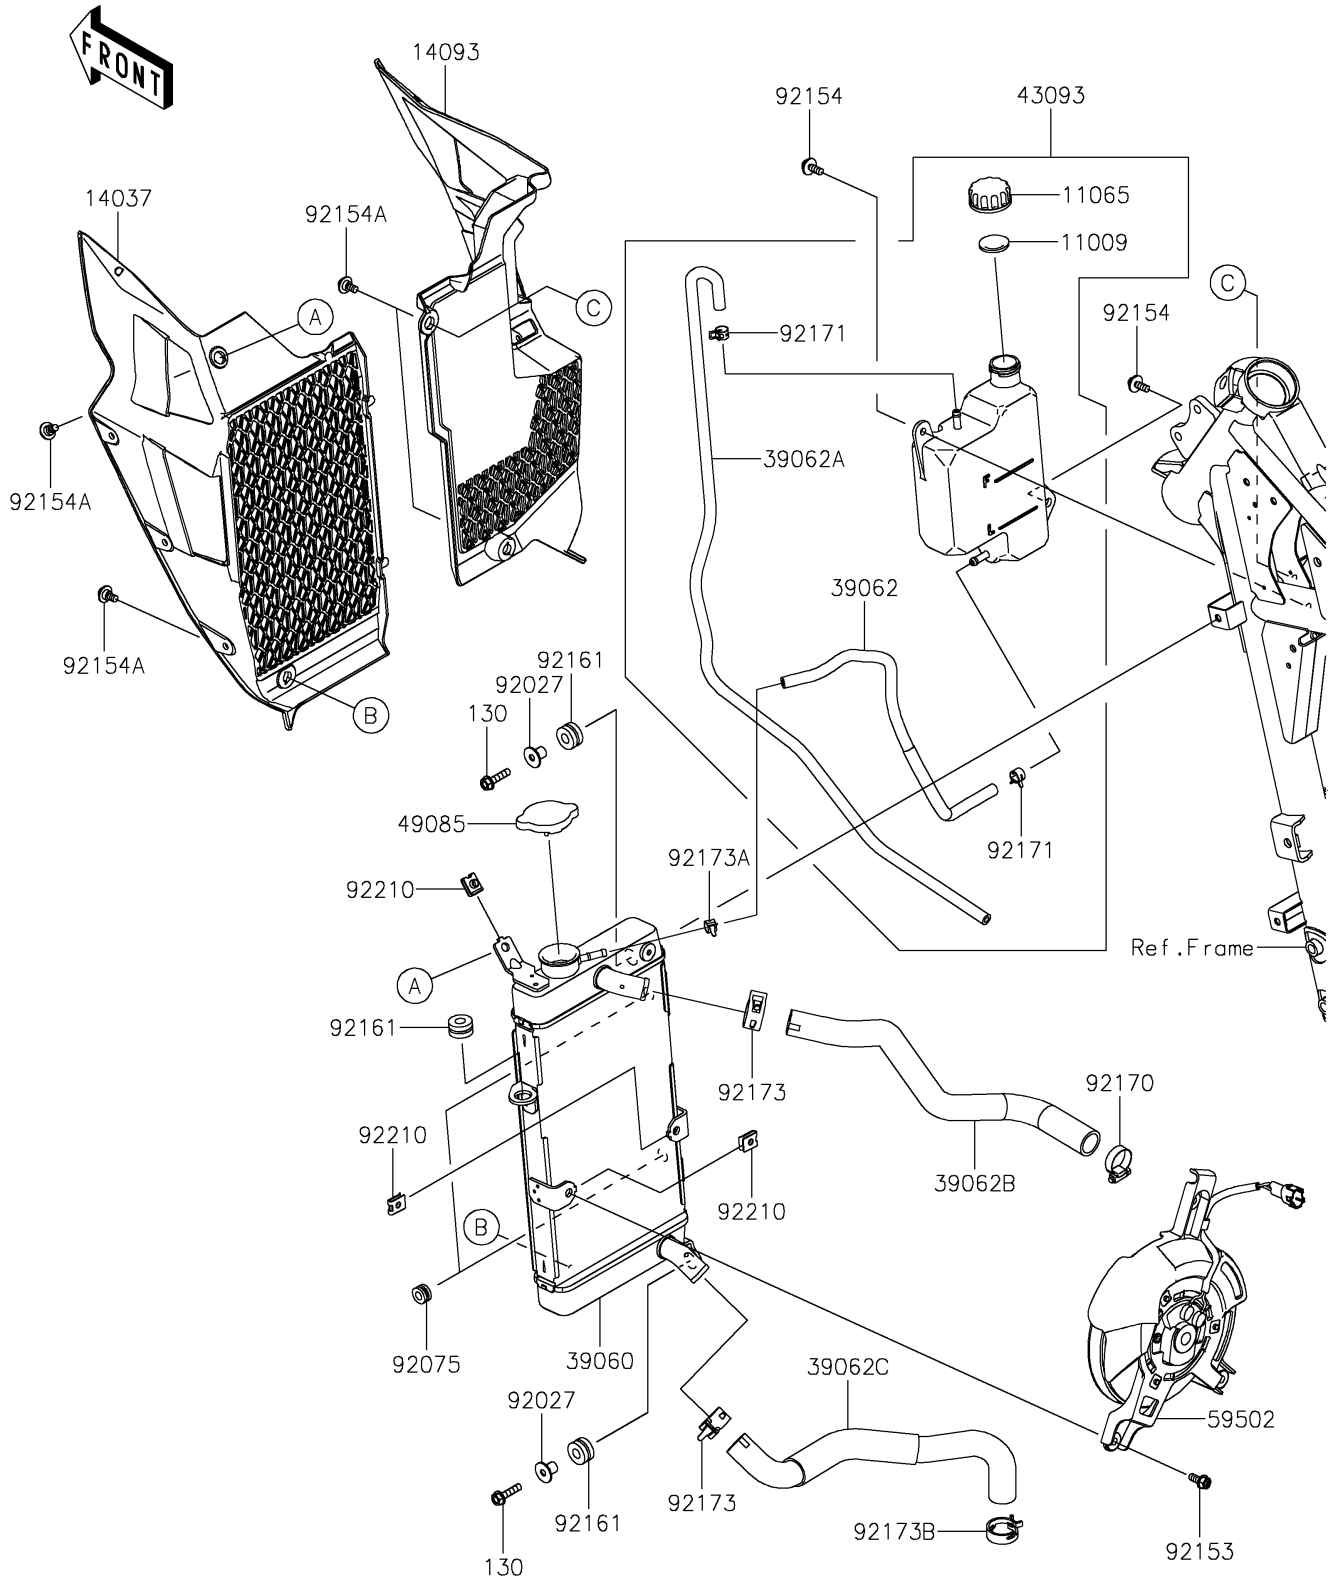

2025 KLR650 Adventure ABS PARTS DIAGRAM

Radiator

E3032

2025 KLR650 Adventure ABS PARTS LIST

Radiator

ITEM NAME	PART NUMBER	QUANTITY
GASKET,RESERVOIR TANK CAP (Ref # 11009)	11009-1145	1
CAP (Ref # 11065)	11065-0969	1
SCREEN,RADIATOR (Ref # 14037)	14037-0821	1
COVER,RH (Ref # 14093)	14093-1070	1
RADIATOR (Ref # 39060)	39060-0744	1
HOSE-COOLING,RAD-RESERVOIR (Ref # 39062)	39062-0922	1
HOSE-COOLING,OVERFLOW (Ref # 39062A)	39062-0923	1
HOSE-COOLING,HEAD-RADIATOR (Ref # 39062B)	39062-0924	1
HOSE-COOLING,W/PUMP-RADIATOR (Ref # 39062C)	39062-0925	1
RESERVOIR-ASSY-TANK (Ref # 43093)	43093-0010	1
CAP-ASSY-PRESSURE (Ref # 49085)	49085-0006	1
FAN-ASSY (Ref # 59502)	59502-0632	1
COLLAR,6.5X10X14.1 (Ref # 92027)	92027-1183	2
DAMPER (Ref # 92075)	92075-1912	2
BOLT (Ref # 92153)	92153-0531	3
BOLT,6X16 (Ref # 92154)	92154-0391	2
BOLT,FLANGED,6X9 (Ref # 92154A)	92154-0546	4
DAMPER (Ref # 92161)	92161-1755	3
CLAMP,COOLING HOSE (Ref # 92170)	92170-1033	1
CLAMP,10.5X8X0.7 (Ref # 92171)	92171-1992	2
CLAMP (Ref # 92173)	92173-1567	2
CLAMP (Ref # 92173A)	92173-2425	1
CLAMP (Ref # 92173B)	92173-2459	1
NUT (Ref # 92210)	92210-1323	3
BOLT-FLANGED,6X25 (Ref # 130)	130BA0625	2