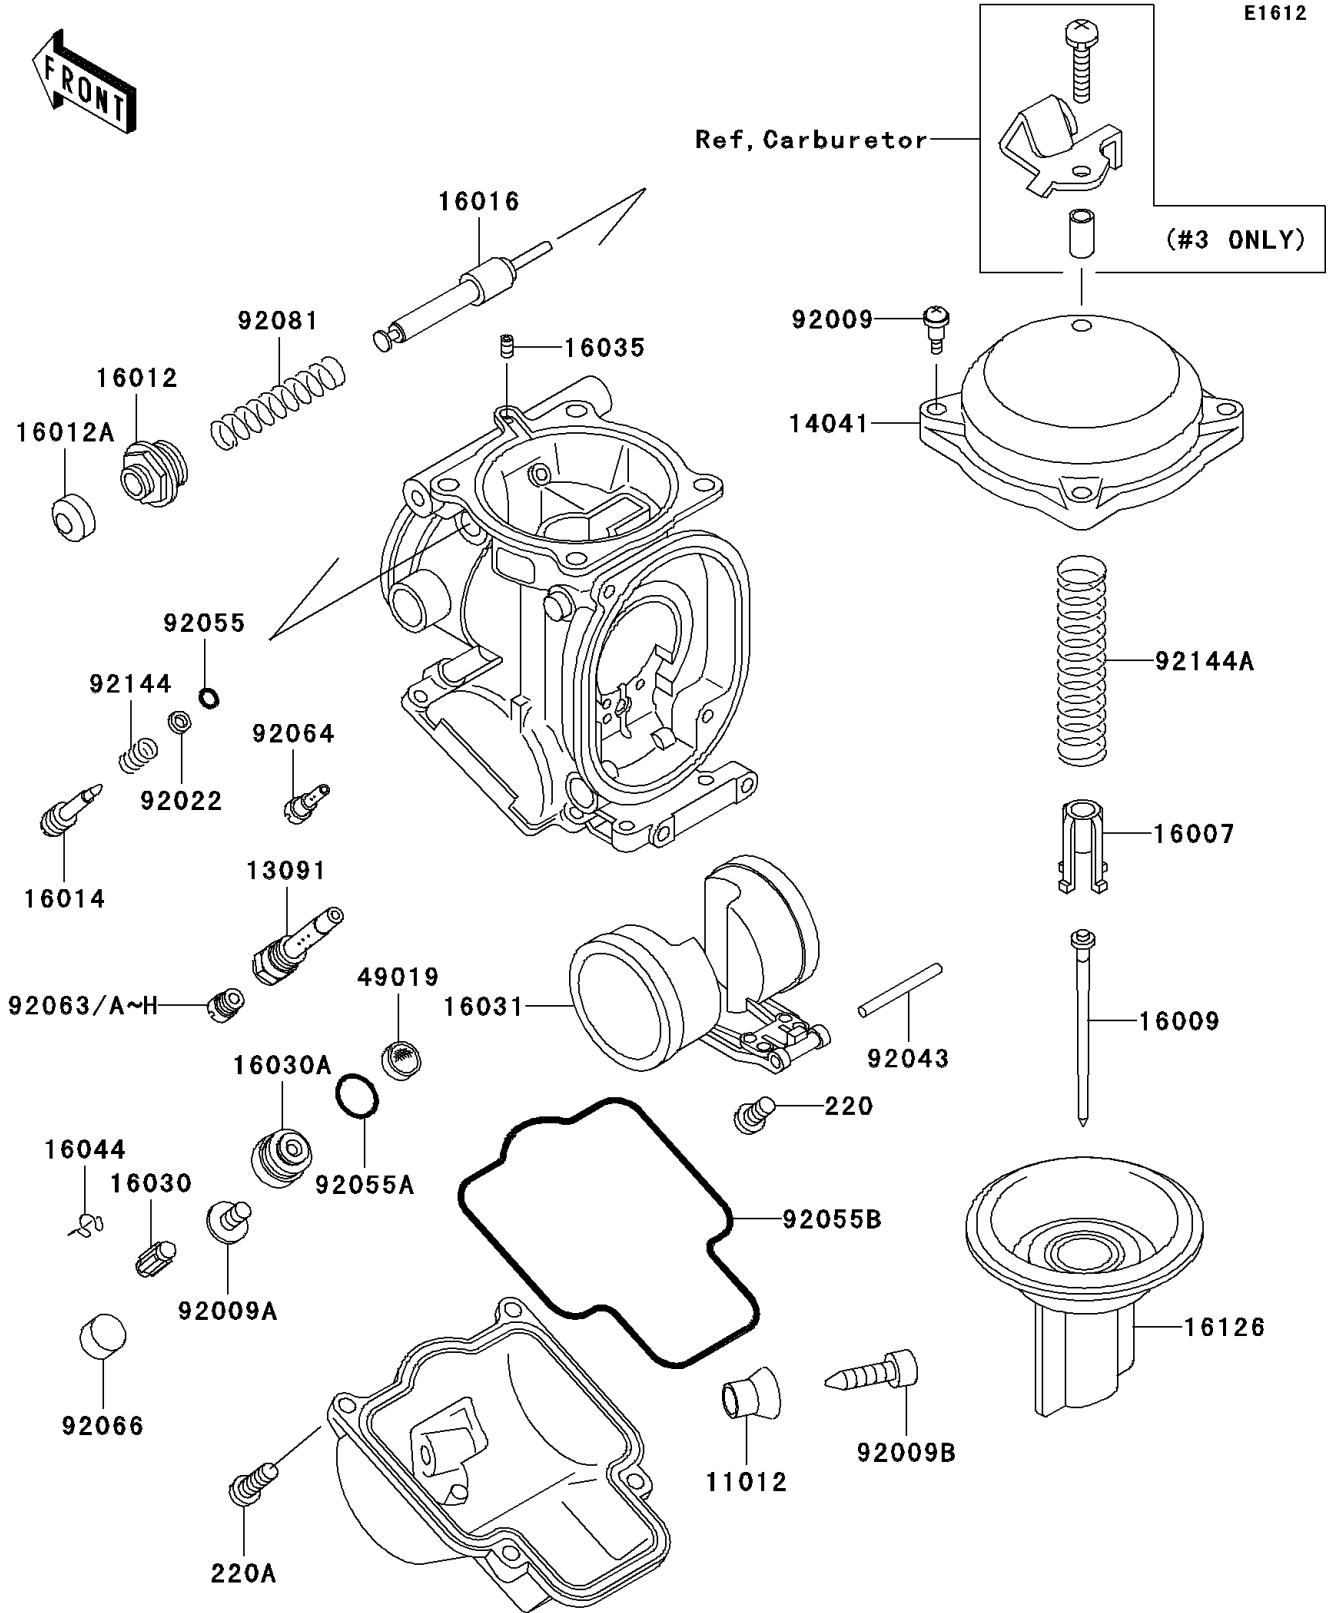

2003 ZZR600 PARTS DIAGRAM

Carburetor Parts

2003 ZZR600 PARTS LIST

Carburetor Parts

ITEM NAME	PART NUMBER	QUANTITY
CAP,DRAIN SCREW (Ref # 11012)	11012-1675	4
HOLDER,NEEDLE JET (Ref # 13091)	13091-1847	4
CAP-CHAMBER,MIXING (Ref # 14041)	14041-1091	4
SEAT-SPRING,VALVE (Ref # 16007)	16007-1117	4
NEEDLE-JET,N23K (Ref # 16009)	16009-1795	4
CAP-STARTER PLUNGER (Ref # 16012)	16012-1051	4
CAP-STARTER PLUNGER (Ref # 16012A)	16012-1052	4
SCREW-PILOT AIR (Ref # 16014)	16014-1064	4
PLUNGER,STARTER (Ref # 16016)	16016-1061	4
VALVE-FLOAT (Ref # 16030)	16030-1007	4
SEAT-VALVE,FLOAT (Ref # 16030A)	16030-1072	4
FLOAT (Ref # 16031)	16031-1070	4
JET-AIR,LEAK (Ref # 16035)	16035-1055	4
CLAMP,FLOAT VALVE (Ref # 16044)	16044-007	4
VALVE,VACUUM (Ref # 16126)	16126-1253	4
FILTER-FUEL,STRAINER (Ref # 49019)	49019-3707	4
SCREW,4X4.4 (Ref # 92009)	92009-1549	15
SCREW,4X8 (Ref # 92009A)	92009-1550	4
SCREW,DRAIN,M6X0.75 (Ref # 92009B)	92009-1551	4
WASHER,PLAIN (Ref # 92022)	92022-1003	4
PIN,FLOAT (Ref # 92043)	92043-1207	4
RING-O,PILOT ADJUST (Ref # 92055)	92055-1002	4
RING-O,VALVE SEAT (Ref # 92055A)	92055-1425	4
RING-O,FLOAT CHAMBER (Ref # 92055B)	92055-1426	4
JET-MAIN,#135 (Ref # 92063C)	92063-1014	4
JET-MAIN,#138 (Ref # 92063D)	92063-1015	4
SCREW-PAN-CROS (Ref # 220)	220D0408	4
SCREW-PAN-CROS (Ref # 220A)	220D0414	16
JET-PILOT,#35 (Ref # 92064)	92064-1101	4

2003 ZZR600 PARTS LIST

Carburetor Parts

ITEM NAME	PART NUMBER	QUANTITY
PLUG,PILOT AIR SCREW,6.9X2 (Ref # 92066)	92066-1051	4
SPRING,STARTER PLUNGER (Ref # 92081)	92081-1761	4
SPRING,PILOT AIR SCREW (Ref # 92144)	92144-1349	4
SPRING,VACUUM VALVE (Ref # 92144A)	92144-1538	4
JET-MAIN,#140 (Ref # 92063)	92063-1013	4
JET-MAIN,#140 (Ref # 92063A)	92063-1013	4
JET-MAIN,#135 (Ref # 92063B)	92063-1014	4
JET-MAIN,#142 (Ref # 92063E)	92063-1016	4
JET-MAIN,#145 (Ref # 92063F)	92063-1017	4
JET-MAIN,#130 (Ref # 92063G)	92063-1075	4
JET-MAIN,#132 (Ref # 92063H)	92063-1076	4