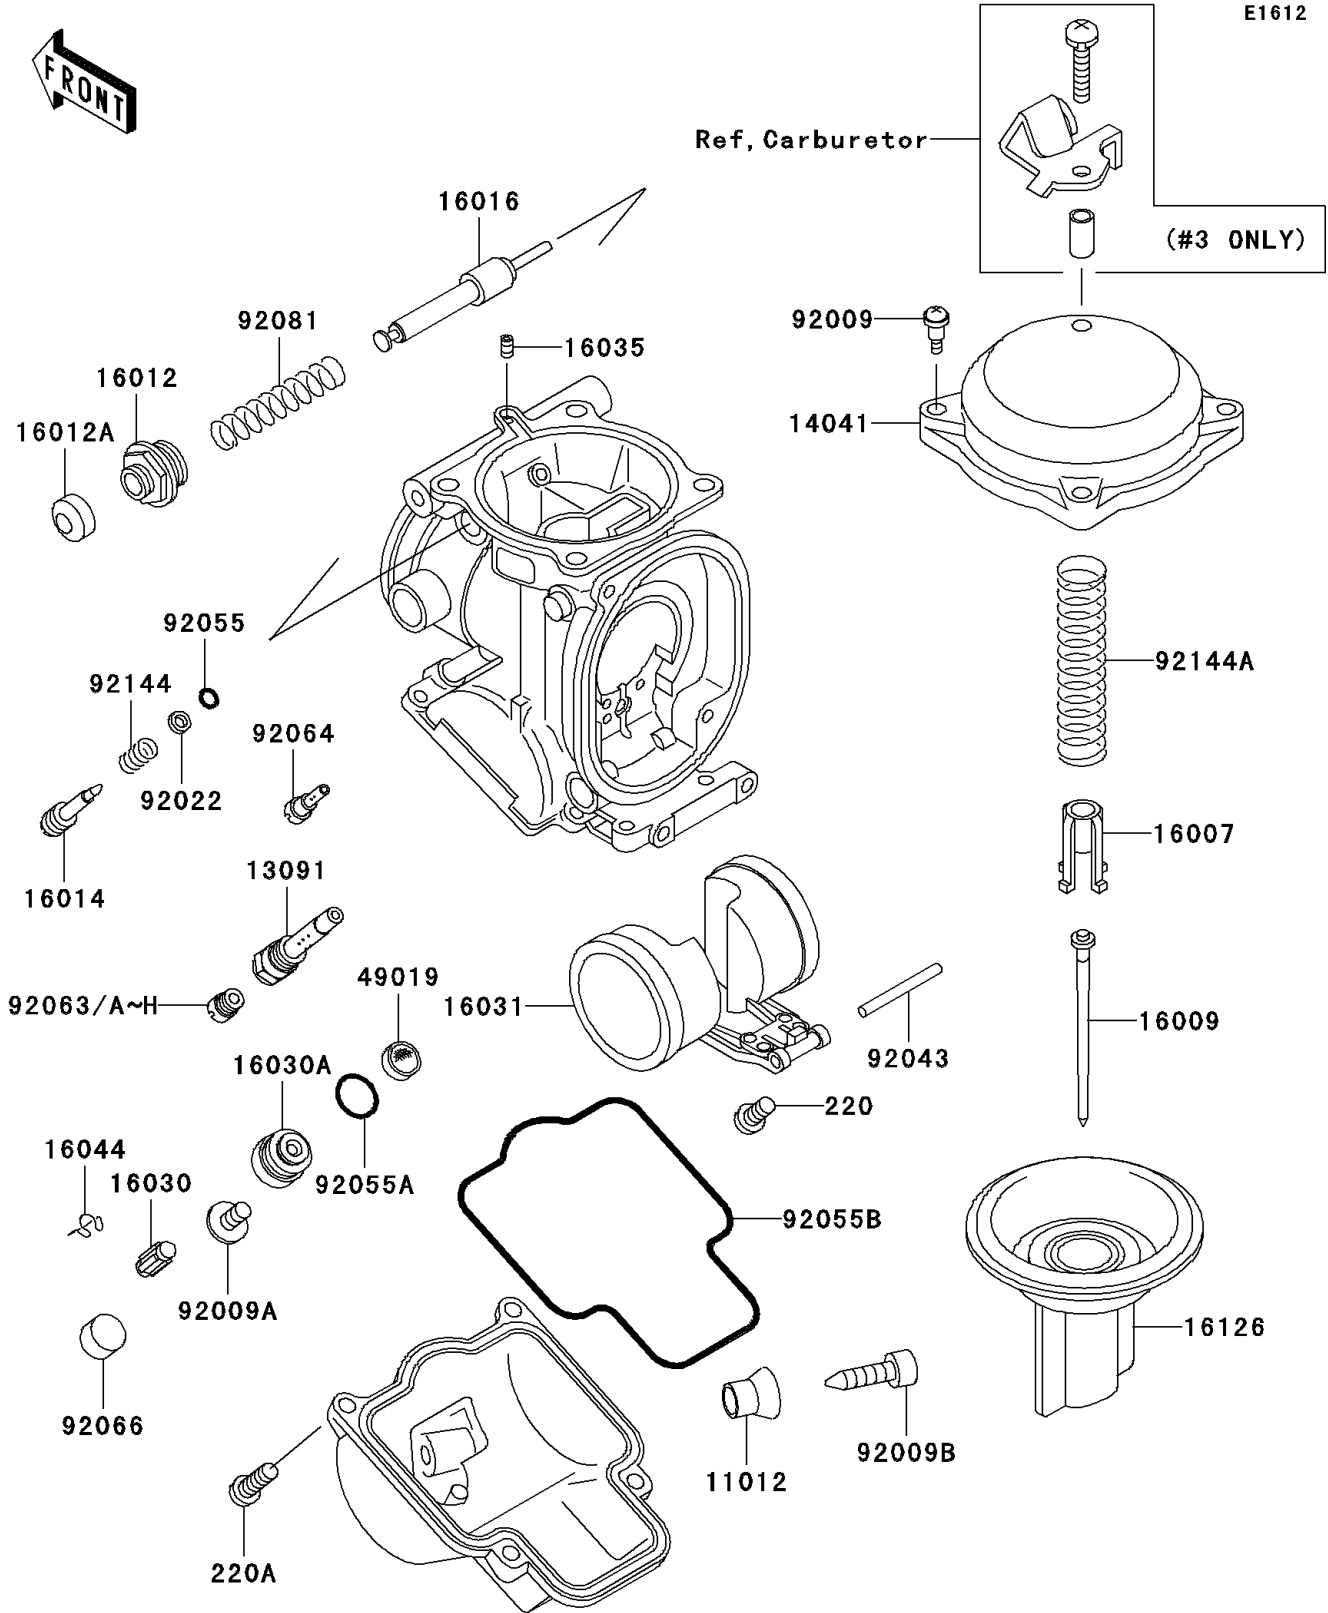

# 2004 ZZR600 PARTS DIAGRAM

## Carburetor Parts

### Carburetor Parts

ITEM NAME	PART NUMBER	QUANTITY
CAP,DRAIN SCREW (Ref # 11012)	11012-1675	4
HOLDER,NEEDLE JET (Ref # 13091)	13091-1847	4
CAP-CHAMBER,MIXING (Ref # 14041)	14041-1091	4
SEAT-SPRING,VALVE (Ref # 16007)	16007-1117	4
NEEDLE-JET,N23K (Ref # 16009)	16009-1795	4
CAP-STARTER PLUNGER (Ref # 16012)	16012-1051	4
CAP-STARTER PLUNGER (Ref # 16012A)	16012-1052	4
SCREW-PILOT AIR (Ref # 16014)	16014-1064	4
PLUNGER,STARTER (Ref # 16016)	16016-1061	4
VALVE-FLOAT (Ref # 16030)	16030-1007	4
SEAT-VALVE,FLOAT (Ref # 16030A)	16030-1072	4
FLOAT (Ref # 16031)	16031-1070	4
JET-AIR,LEAK (Ref # 16035)	16035-1055	4
CLAMP,FLOAT VALVE (Ref # 16044)	16044-007	4
VALVE,VACUUM (Ref # 16126)	16126-1253	4
FILTER-FUEL,STRAINER (Ref # 49019)	49019-3707	4
SCREW,4X4.4 (Ref # 92009)	92009-1549	15
SCREW,4X8 (Ref # 92009A)	92009-1550	4
SCREW,DRAIN,M6X0.75 (Ref # 92009B)	92009-1551	4
WASHER,PLAIN (Ref # 92022)	92022-1003	4
PIN,FLOAT (Ref # 92043)	92043-1207	4
RING-O,PILOT ADJUST (Ref # 92055)	92055-1002	4
RING-O,VALVE SEAT (Ref # 92055A)	92055-1425	4
RING-O,FLOAT CHAMBER (Ref # 92055B)	92055-1426	4
JET-MAIN,#135 (Ref # 92063C)	92063-1014	4
JET-MAIN,#138 (Ref # 92063D)	92063-1015	4
SCREW-PAN-CROS (Ref # 220)	220D0408	4
SCREW-PAN-CROS (Ref # 220A)	220D0414	16
JET-PILOT,#35 (Ref # 92064)	92064-1101	4

### Carburetor Parts

ITEM NAME	PART NUMBER	QUANTITY
PLUG,PILOT AIR SCREW,6.9X2 (Ref # 92066)	92066-1051	4
SPRING,STARTER PLUNGER (Ref # 92081)	92081-1761	4
SPRING,PILOT AIR SCREW (Ref # 92144)	92144-1349	4
SPRING,VACUUM VALVE (Ref # 92144A)	92144-1538	4
JET-MAIN,#140 (Ref # 92063)	92063-1013	4
JET-MAIN,#140 (Ref # 92063A)	92063-1013	4
JET-MAIN,#135 (Ref # 92063B)	92063-1014	4
JET-MAIN,#142 (Ref # 92063E)	92063-1016	4
JET-MAIN,#145 (Ref # 92063F)	92063-1017	4
JET-MAIN,#130 (Ref # 92063G)	92063-1075	4
JET-MAIN,#132 (Ref # 92063H)	92063-1076	4