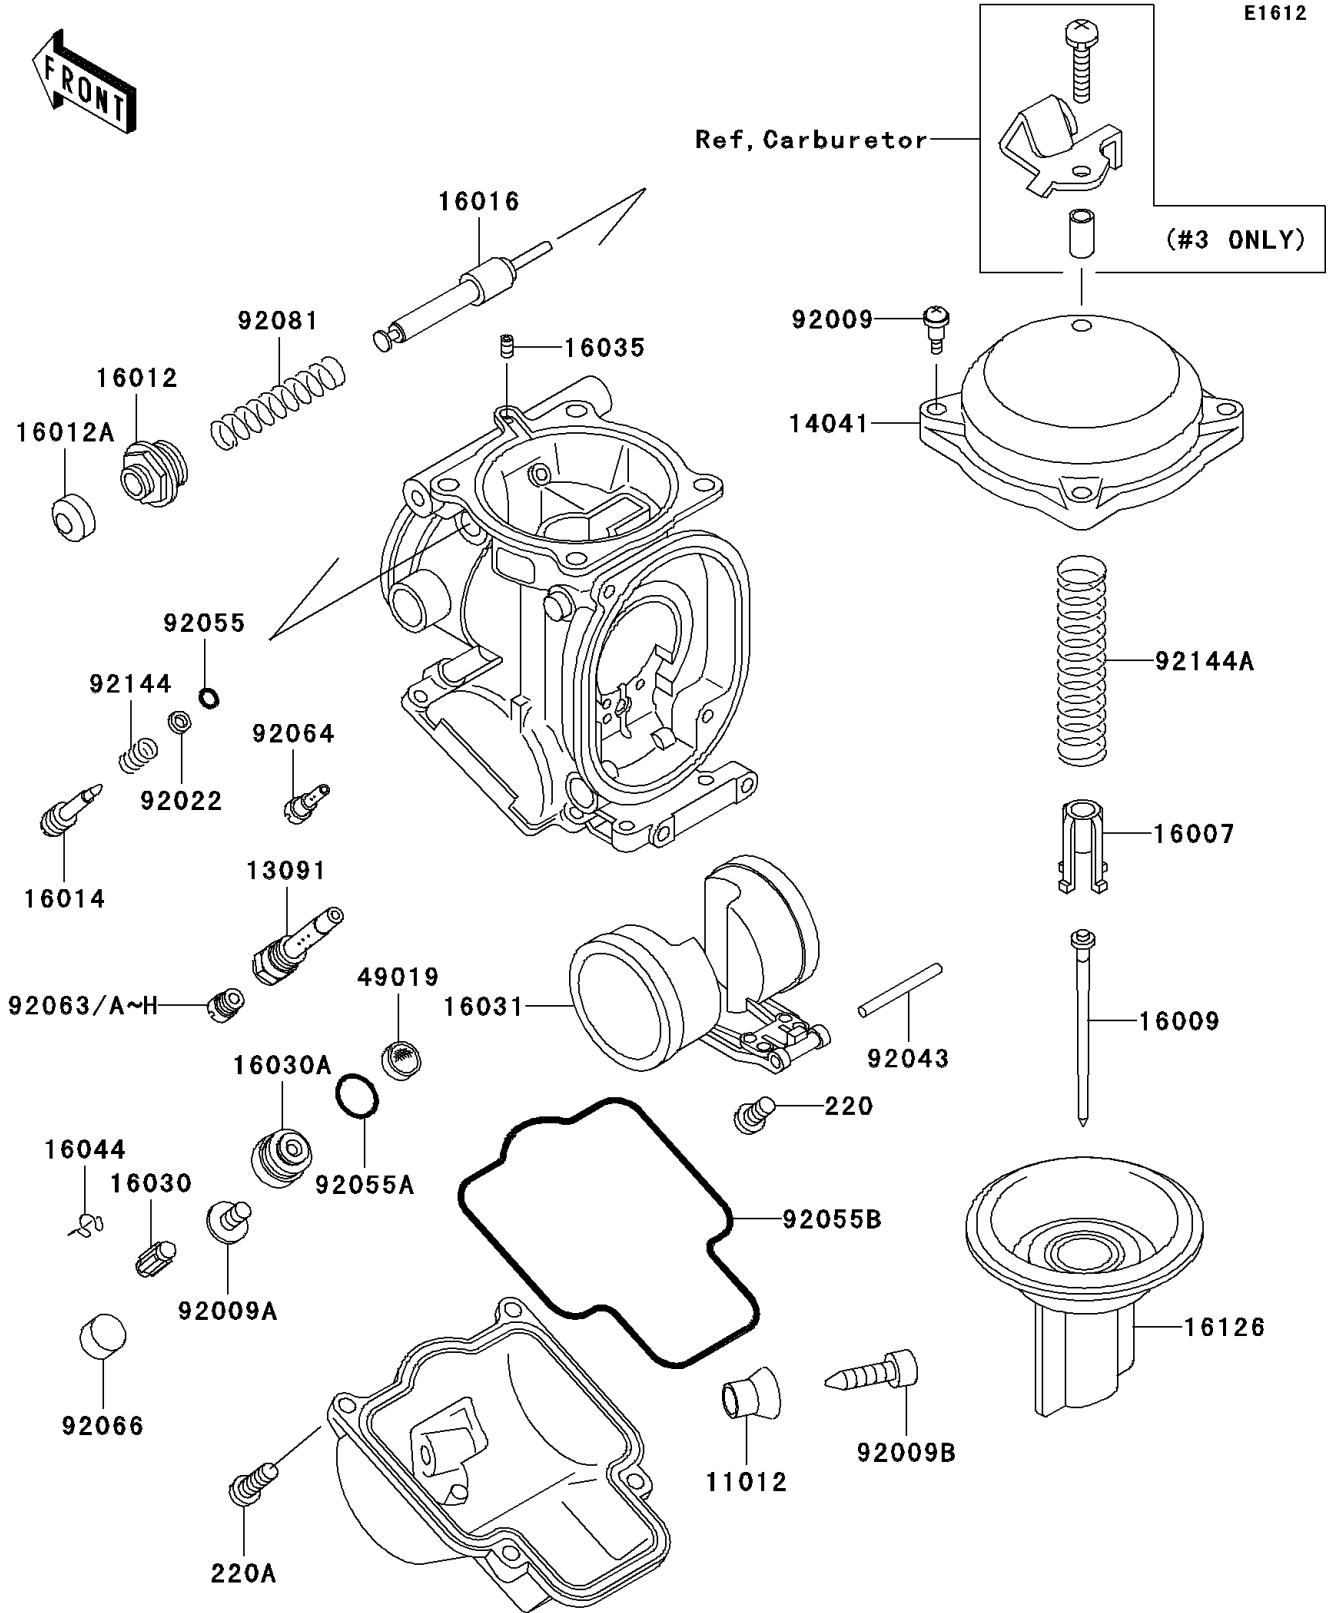

2005 ZZR600 (Canada Only) PARTS DIAGRAM

Carburetor Parts

2005 ZZR600 (Canada Only) PARTS LIST

Carburetor Parts

ITEM NAME	PART NUMBER	QUANTITY
CAP,DRAIN SCREW (Ref # 11012)	11012-1675	4
HOLDER,NEEDLE JET (Ref # 13091)	13091-1847	4
CAP-CHAMBER,MIXING (Ref # 14041)	14041-1091	4
SEAT-SPRING,VALVE (Ref # 16007)	16007-1117	4
NEEDLE-JET,N23K (Ref # 16009)	16009-1795	4
CAP-STARTER PLUNGER (Ref # 16012)	16012-1051	4
CAP-STARTER PLUNGER (Ref # 16012A)	16012-1052	4
SCREW-PILOT AIR (Ref # 16014)	16014-1064	4
PLUNGER,STARTER (Ref # 16016)	16016-1061	4
VALVE-FLOAT (Ref # 16030)	16030-1007	4
SEAT-VALVE,FLOAT (Ref # 16030A)	16030-1072	4
FLOAT (Ref # 16031)	16031-1070	4
JET-AIR,LEAK (Ref # 16035)	16035-1055	4
CLAMP,FLOAT VALVE (Ref # 16044)	16044-007	4
VALVE,VACUUM (Ref # 16126)	16126-1253	4
FILTER-FUEL,STRAINER (Ref # 49019)	49019-3707	4
SCREW,4X4.4 (Ref # 92009)	92009-1549	15
SCREW,4X8 (Ref # 92009A)	92009-1550	4
SCREW,DRAIN,M6X0.75 (Ref # 92009B)	92009-1551	4
WASHER,PLAIN (Ref # 92022)	92022-1003	4
PIN,FLOAT (Ref # 92043)	92043-1207	4
RING-O,PILOT ADJUST (Ref # 92055)	92055-1002	4
RING-O,VALVE SEAT (Ref # 92055A)	92055-1425	4
RING-O,FLOAT CHAMBER (Ref # 92055B)	92055-1426	4
JET-MAIN,#140 (Ref # 92063A)	92063-1013	4
JET-MAIN,#135 (Ref # 92063B)	92063-1014	4
JET-MAIN,#138 (Ref # 92063D)	92063-1015	4
SCREW-PAN-CROS (Ref # 220)	220D0408	4
SCREW-PAN-CROS (Ref # 220A)	220D0414	16

2005 ZZR600 (Canada Only) PARTS LIST

Carburetor Parts

ITEM NAME	PART NUMBER	QUANTITY
JET-MAIN,#130 (Ref # 92063G)	92063-1075	4
JET-MAIN,#132 (Ref # 92063H)	92063-1076	4
JET-PILOT,#35 (Ref # 92064)	92064-1101	4
PLUG,PILOT AIR SCREW,6.9X2 (Ref # 92066)	92066-1051	4
SPRING,STARTER PLUNGER (Ref # 92081)	92081-1761	4
SPRING,PILOT AIR SCREW (Ref # 92144)	92144-1349	4
SPRING,VACUUM VALVE (Ref # 92144A)	92144-1538	4