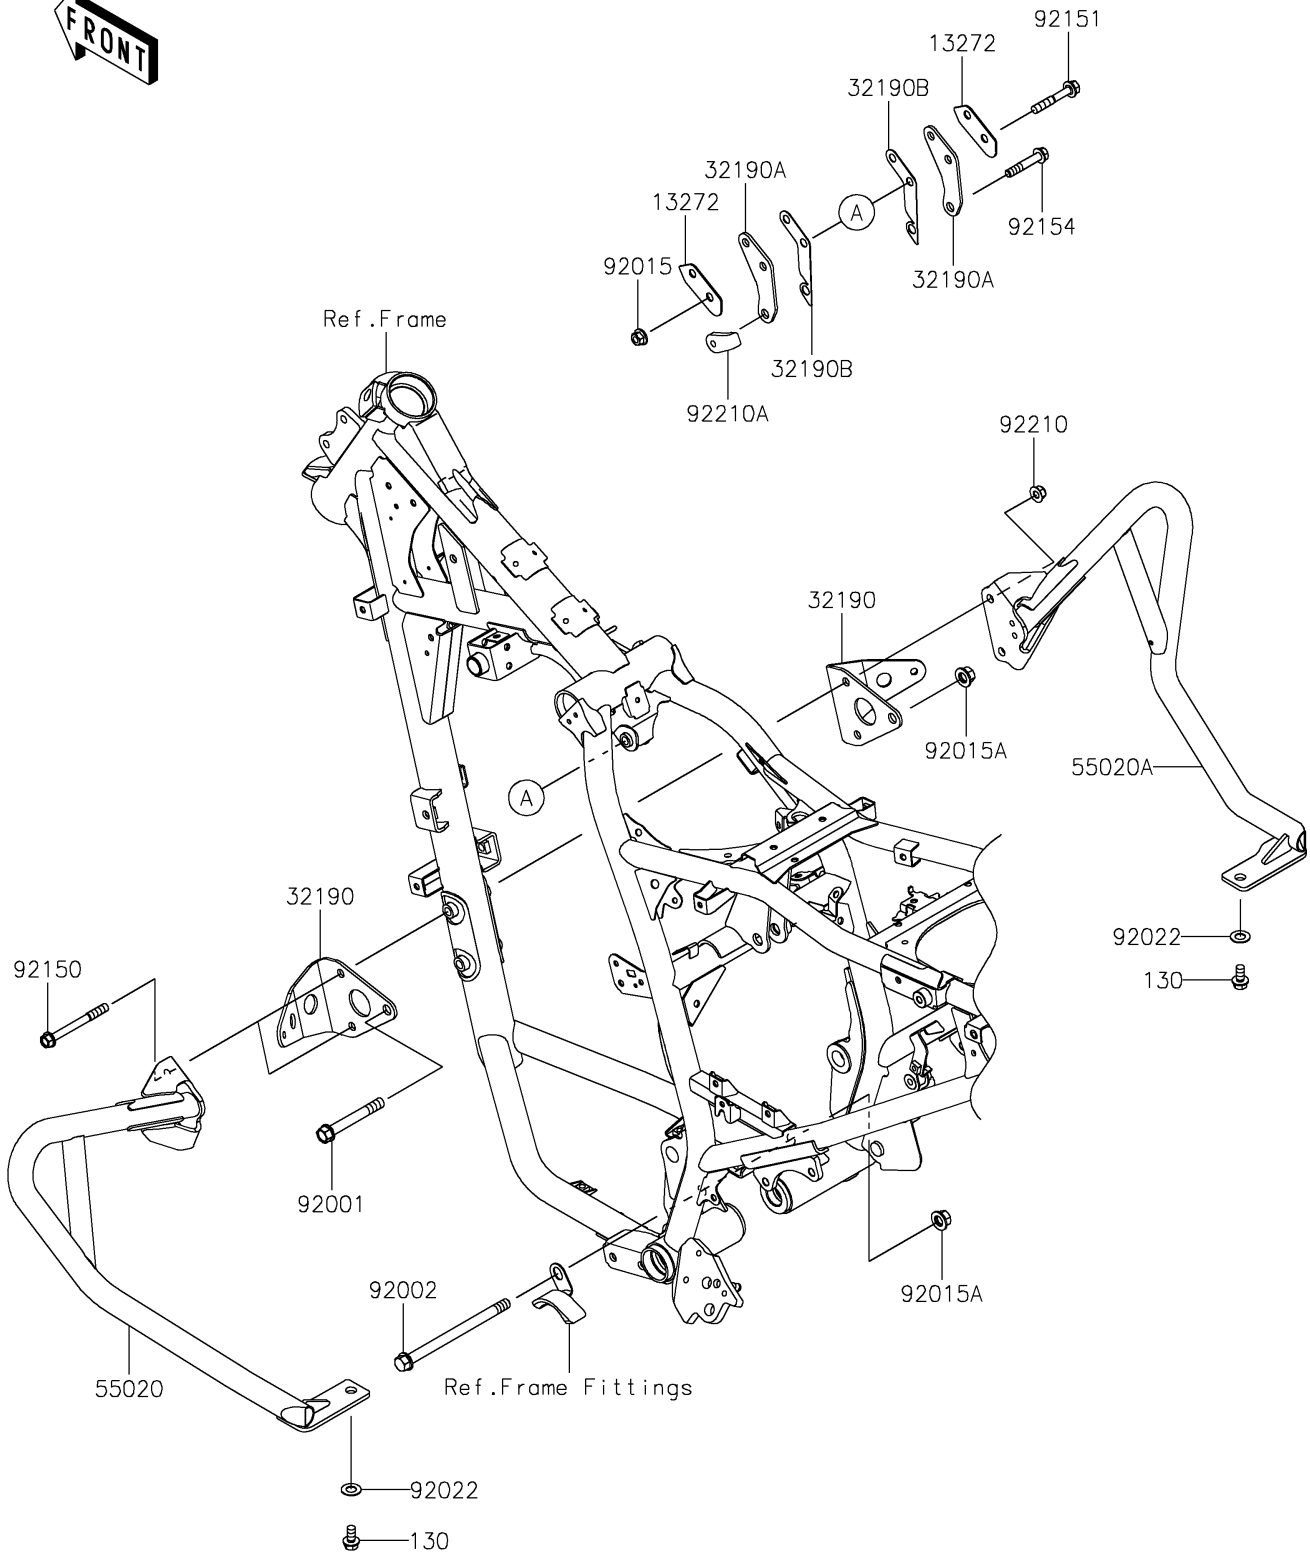

2025 KLR650 Adventure ABS PARTS DIAGRAM

Engine Mount

F2122

2025 KLR650 Adventure ABS PARTS LIST

Engine Mount

ITEM NAME	PART NUMBER	QUANTITY
PLATE (Ref # 13272)	13272-3910	2
BRACKET-ENGINE,LWR (Ref # 32190)	32190-0858	2
BRACKET-ENGINE,UPP (Ref # 32190A)	32190-0859	2
BRACKET-ENGINE (Ref # 32190B)	32190-0860	2
GUARD,LH (Ref # 55020)	55020-2341	1
GUARD,RH (Ref # 55020A)	55020-2342	1
BOLT,10X75 (Ref # 92001)	92001-4021	1
BOLT,10X145 (Ref # 92002)	92002-1348	1
NUT,FLANGED,8MM (Ref # 92015)	92015-1406	2
NUT,FLANGED,10MM (Ref # 92015A)	92015-1415	2
WASHER,10.5X20X1 (Ref # 92022)	92022-239	2
BOLT,8X80 (Ref # 92150)	92150-1162	2
BOLT,8X50 (Ref # 92151)	92151-1463	2
BOLT,FLANGED,8X45 (Ref # 92154)	92154-3733	1
NUT,FLANGED,LOCK,8MM (Ref # 92210)	92210-0159	2
NUT,PLATE,8MM (Ref # 92210A)	92210-0608	1
BOLT-FLANGED,8X16 (Ref # 130)	130CA0816	2