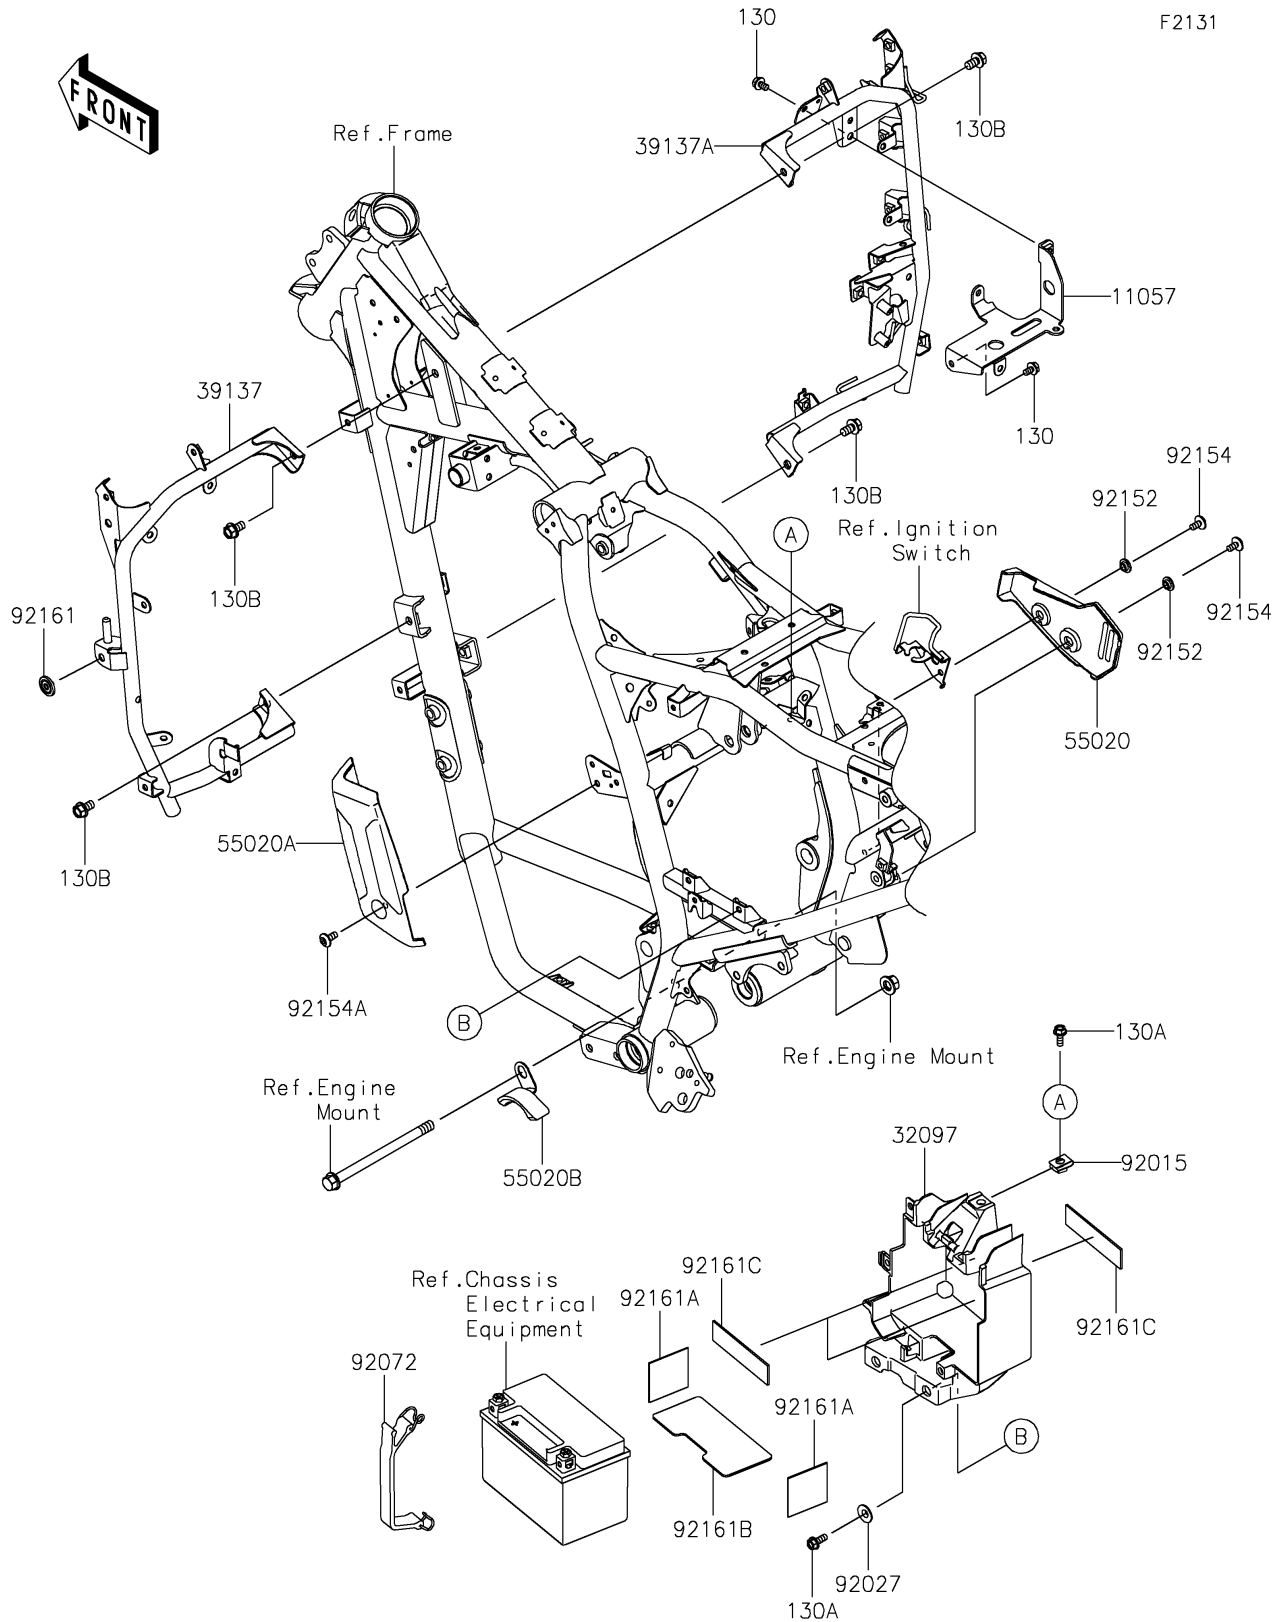

2025 KLR650 Adventure ABS PARTS DIAGRAM

Frame Fittings

2025 KLR650 Adventure ABS PARTS LIST

Frame Fittings

ITEM NAME	PART NUMBER	QUANTITY
BRACKET,ABS UNIT (Ref # 11057)	11057-7886	1
CASE-BATTERY (Ref # 32097)	32097-0565	1
STAY-COMP,LH (Ref # 39137)	39137-0710	1
STAY-COMP,RH (Ref # 39137A)	39137-0711	1
GUARD,HEEL (Ref # 55020)	55020-2330	1
GUARD (Ref # 55020A)	55020-2335	1
GUARD,CHAIN (Ref # 55020B)	55020-2390	1
NUT,6MM (Ref # 92015)	92015-1671	1
COLLAR (Ref # 92027)	92027-1794	2
BAND,BATTERY (Ref # 92072)	92072-0839	1
COLLAR,6.3X9.5X4.1 (Ref # 92152)	92152-1571	2
BOLT,SOCKET,6X12 (Ref # 92154)	92154-2706	2
BOLT,SOCKET,6X14 (Ref # 92154A)	92154-4285	1
DAMPER,8X22X10 (Ref # 92161)	92161-1685	1
DAMPER,60X140X1 (Ref # 92161A)	92161-1868	2
DAMPER,BATTERY (Ref # 92161B)	92161-2353	1
DAMPER,25X100X2 (Ref # 92161C)	92161-2354	3
BOLT-FLANGED,6X10 (Ref # 130)	130BA0610	2
BOLT-FLANGED,6X16 (Ref # 130A)	130BA0616	3
BOLT-FLANGED,8X14 (Ref # 130B)	130BA0814	4