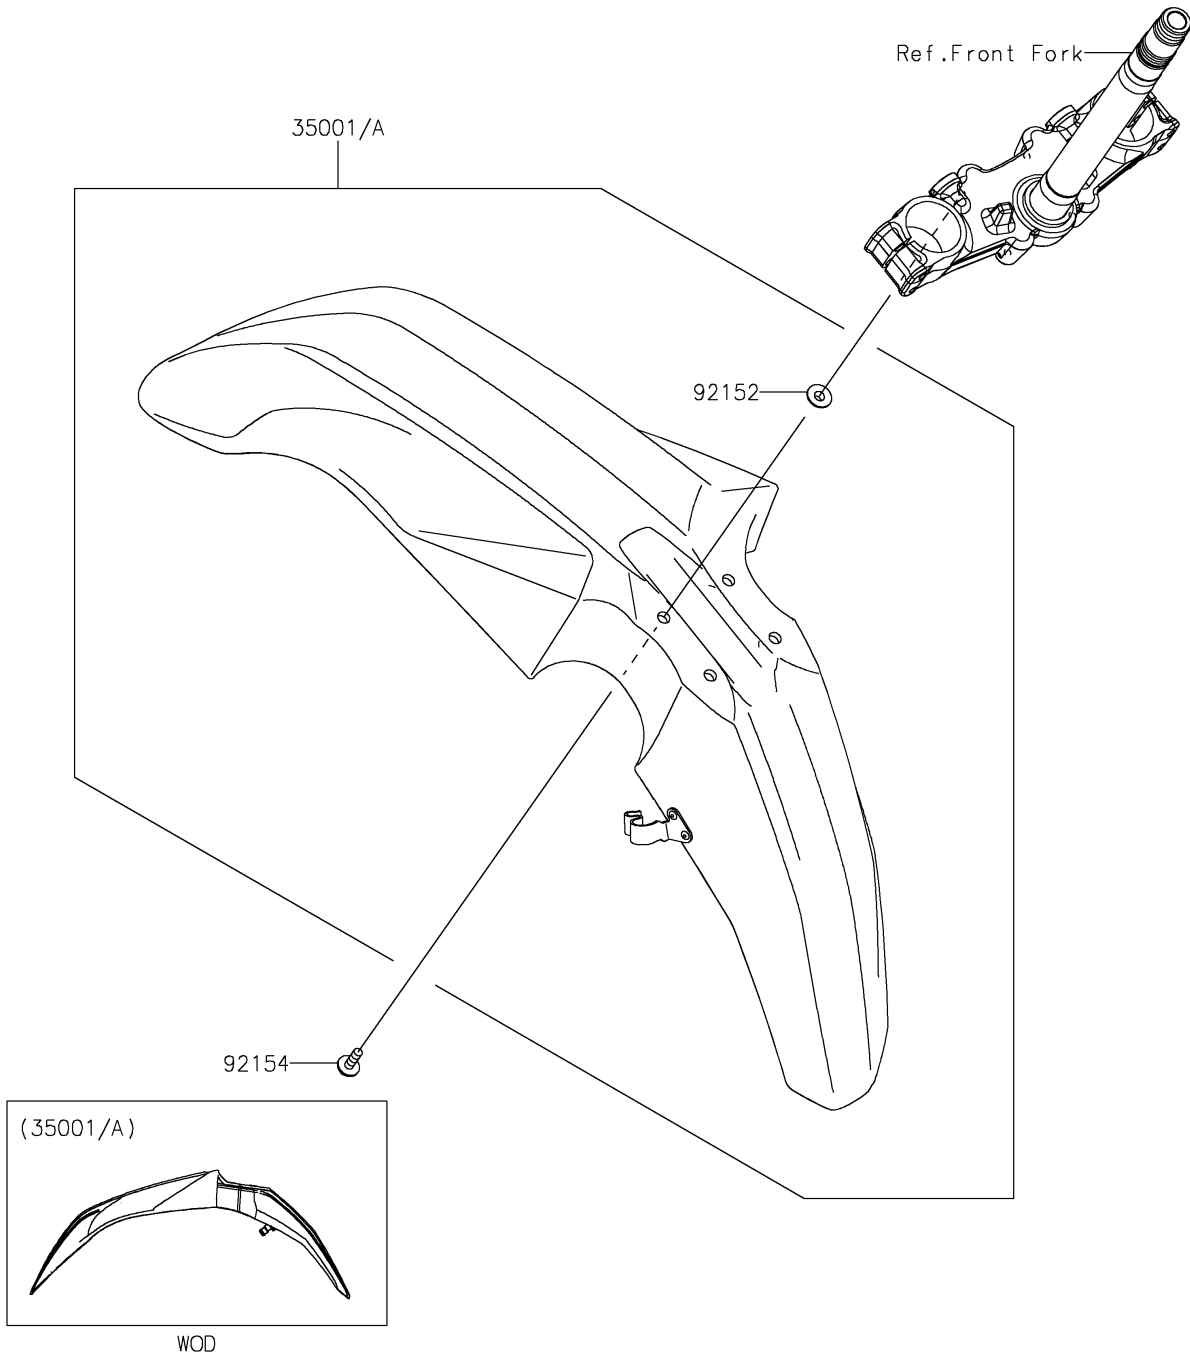

2024 KLR® 650 ADVENTURE ABS PARTS DIAGRAM

Front Fender(s)

F2171

2024 KLR® 650 ADVENTURE ABS PARTS LIST

Front Fender(s)

ITEM NAME	PART NUMBER	QUANTITY
FENDER-ASSY-FRONT,EBONY (Ref # 35001)	35001-0083-68L	1
COLLAR (Ref # 92152)	92152-0427	4
BOLT,FLANGED,6X20 (Ref # 92154)	92154-0392	4