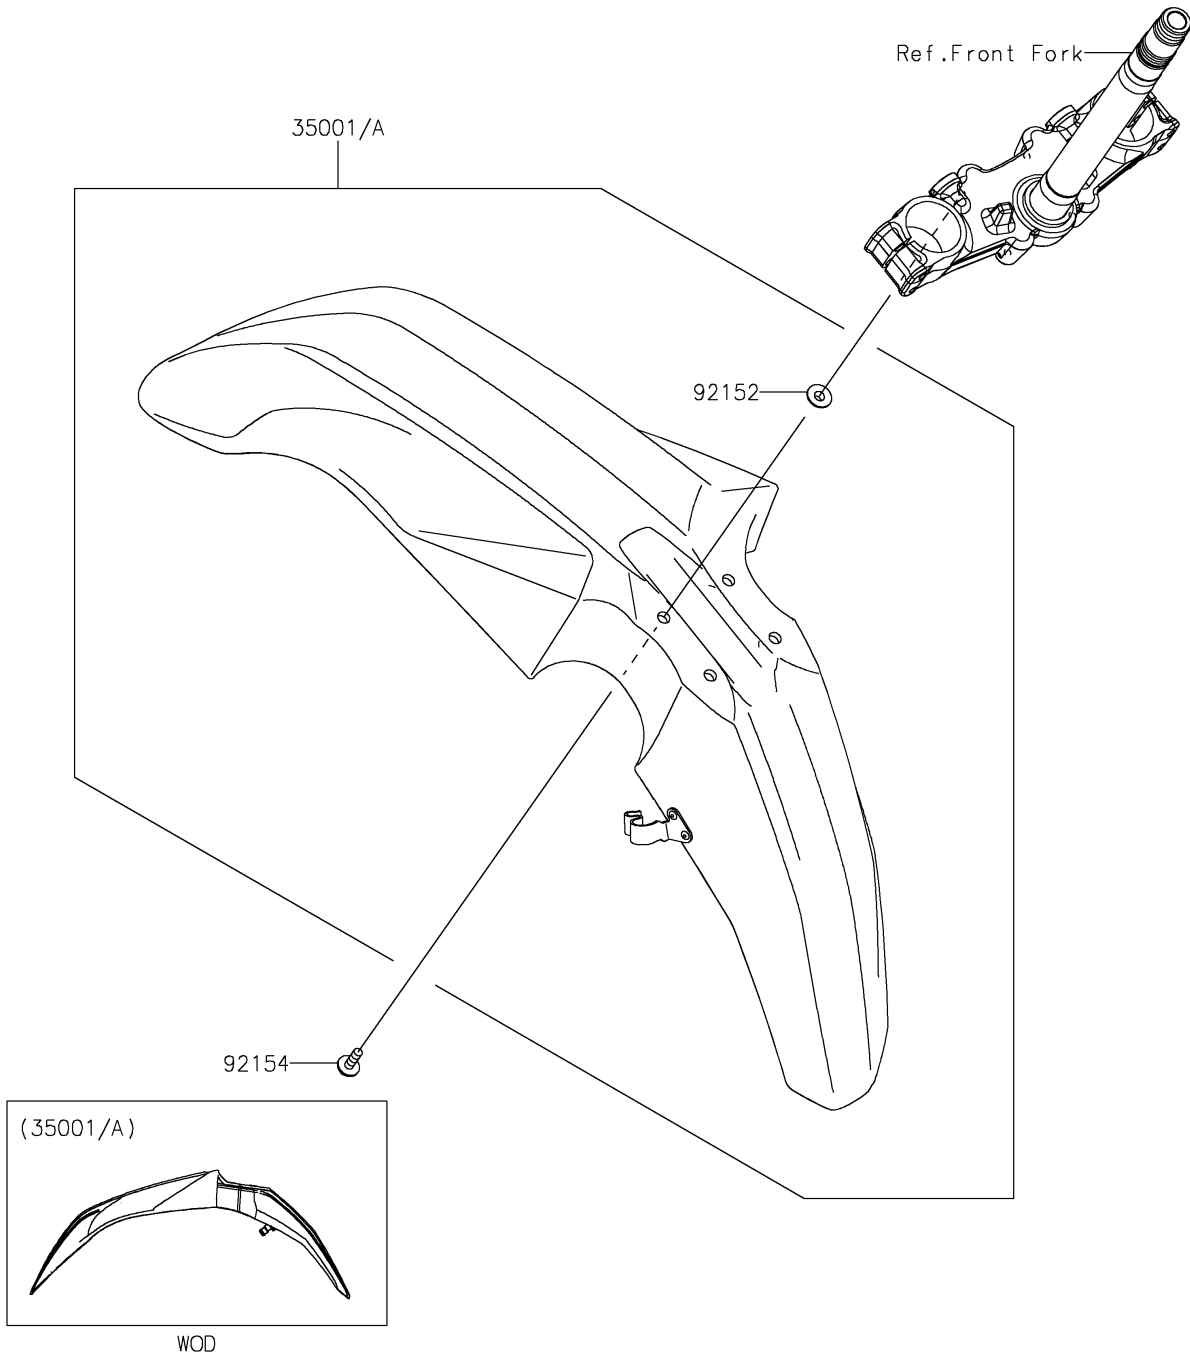

# 2025 KLR650 Adventure ABS PARTS DIAGRAM

Front Fender(s)

F2171

## 2025 KLR650 Adventure ABS PARTS LIST

### Front Fender(s)

ITEM NAME	PART NUMBER	QUANTITY
FENDER-ASSY-FRONT,EBONY (Ref # 35001A)	35001-0083-6C	1
COLLAR (Ref # 92152)	92152-0427	4
BOLT,FLANGED,6X20 (Ref # 92154)	92154-0392	4