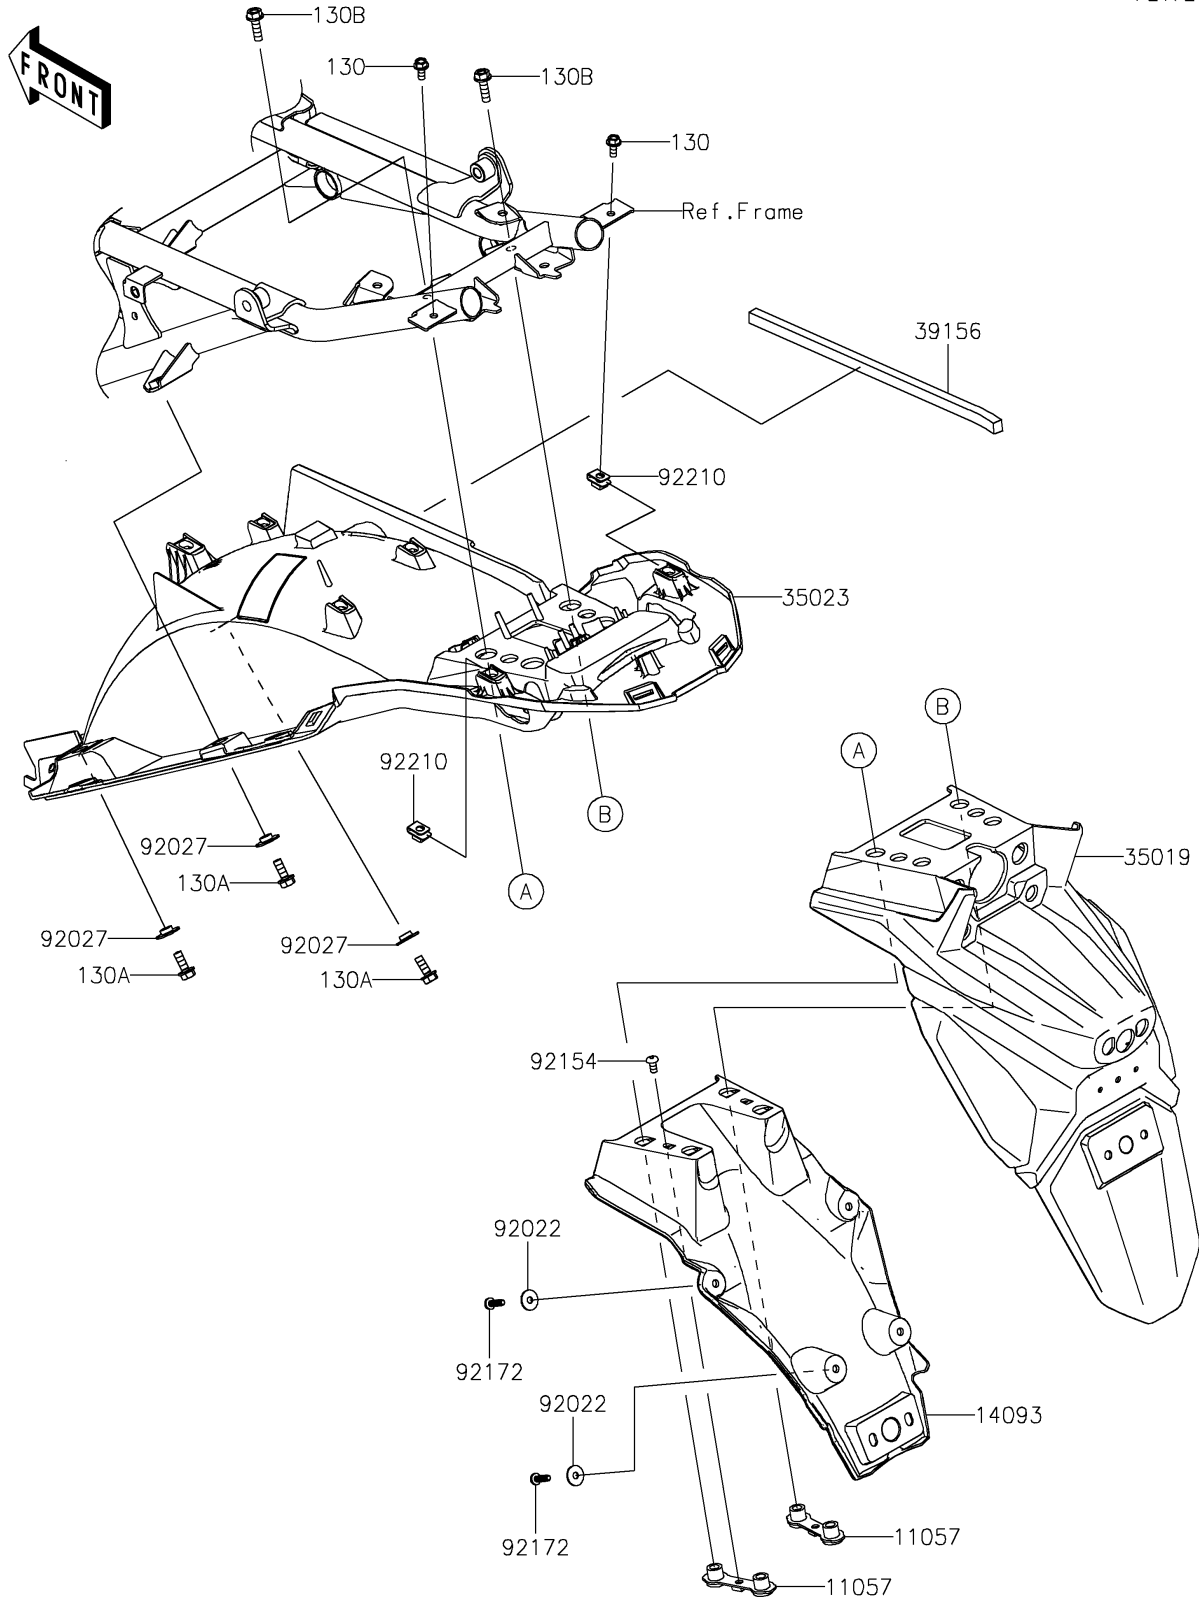

2024 KLR650 Adventure ABS PARTS DIAGRAM

Rear Fender(s)

F2172

2024 KLR650 Adventure ABS PARTS LIST

Rear Fender(s)

ITEM NAME	PART NUMBER	QUANTITY
BRACKET (Ref # 11057)	11057-0556	2
COVER,FLAP (Ref # 14093)	14093-1086	1
FLAP (Ref # 35019)	35019-0683	1
FENDER-REAR (Ref # 35023)	35023-0479	1
PAD,10X8X280 (Ref # 39156)	39156-2662	1
WASHER,5.2X16X1.2 (Ref # 92022)	92022-263	4
COLLAR (Ref # 92027)	92027-1794	3
BOLT,SOCKET,5X10 (Ref # 92154)	92154-1547	2
SCREW,TAPPING,5X16 (Ref # 92172)	92172-0790	4
NUT,PLATE,5MM (Ref # 92210)	92210-0935	2
BOLT-FLANGED,5X12 (Ref # 130)	130BA0512	2
BOLT-FLANGED,6X16 (Ref # 130A)	130BA0616	3
BOLT-FLANGED,6X20 (Ref # 130B)	130BA0620	4