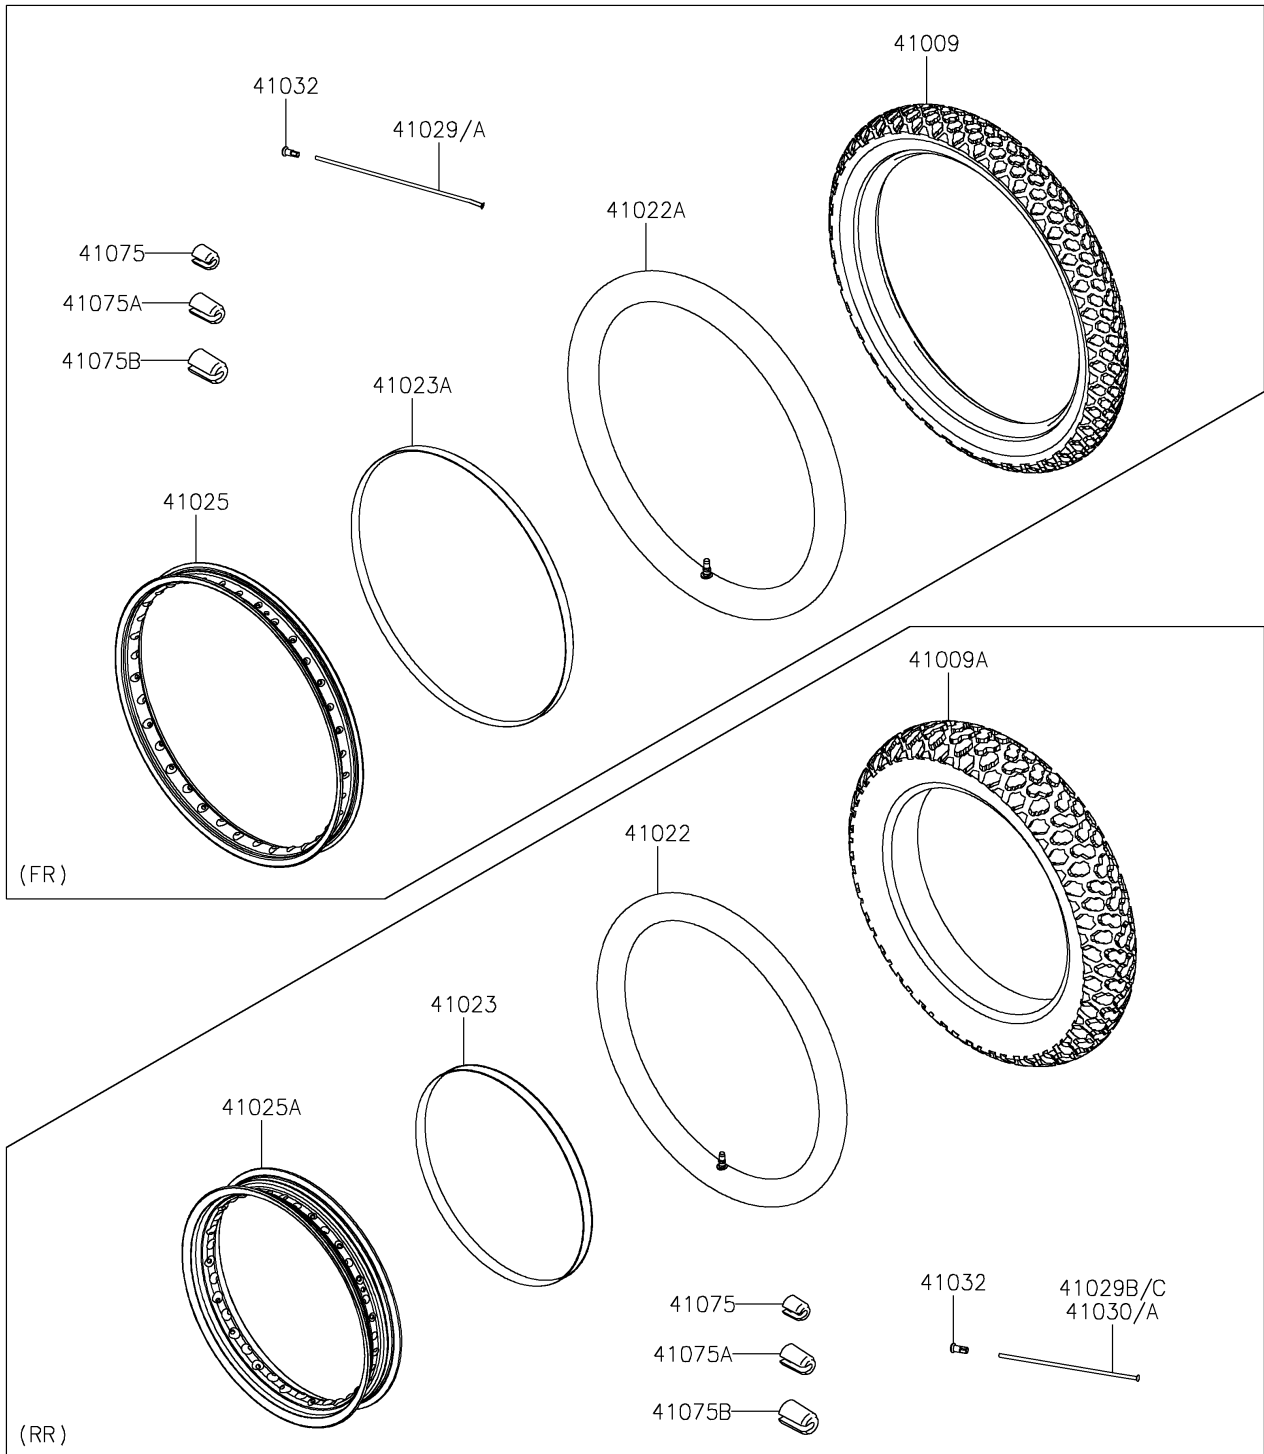

2025 KLR650 Adventure ABS PARTS DIAGRAM

Wheels/Tires

F2210

2025 KLR650 Adventure ABS PARTS LIST

Wheels/Tires

ITEM NAME	PART NUMBER	QUANTITY
TIRE,FR,90/90-21 54S,K750(D) (Ref # 41009)	41009-0001	1
TIRE,RR,130/80-17 65S,K750(D) (Ref # 41009A)	41009-0002	1
TUBE-TIRE,130/80-17(D) (Ref # 41022)	41022-0003	1
TUBE-TIRE,3.00-21(D),SNI (Ref # 41022A)	41022-0095	1
BAND-RIM,17XWM/MT2.15-2.50(D) (Ref # 41023)	41023-0001	1
BAND-RIM,21XWM1.60-1.85(D) (Ref # 41023A)	41023-1144	1
RIM,FR,1.60X21,BLACK (Ref # 41025)	41025-0033-WC	1
RIM,RR,2.50X17 (Ref # 41025A)	41025-0419	1
SPOKE-INNER,FR,LH,4X236 (Ref # 41029)	41029-0065	18
SPOKE-INNER,FR,RH,4X239 (Ref # 41029A)	41029-0066	18
SPOKE-INNER,RR,LH,4X157 (Ref # 41029B)	41029-0117	9
SPOKE-INNER,RR,RH,4X181 (Ref # 41029C)	41029-0118	9
SPOKE-OUTER,RR,LH,4X157 (Ref # 41030)	41030-0033	9
SPOKE-OUTER,RR,RH,4X178.5 (Ref # 41030A)	41030-0034	9
NIPPLE-SPOKE (Ref # 41032)	41032-0013	72
BALANCER-WHEEL,10G (Ref # 41075)	41075-0011	AR
BALANCER-WHEEL,20G (Ref # 41075A)	41075-0012	AR
BALANCER-WHEEL,30G (Ref # 41075B)	41075-0013	AR