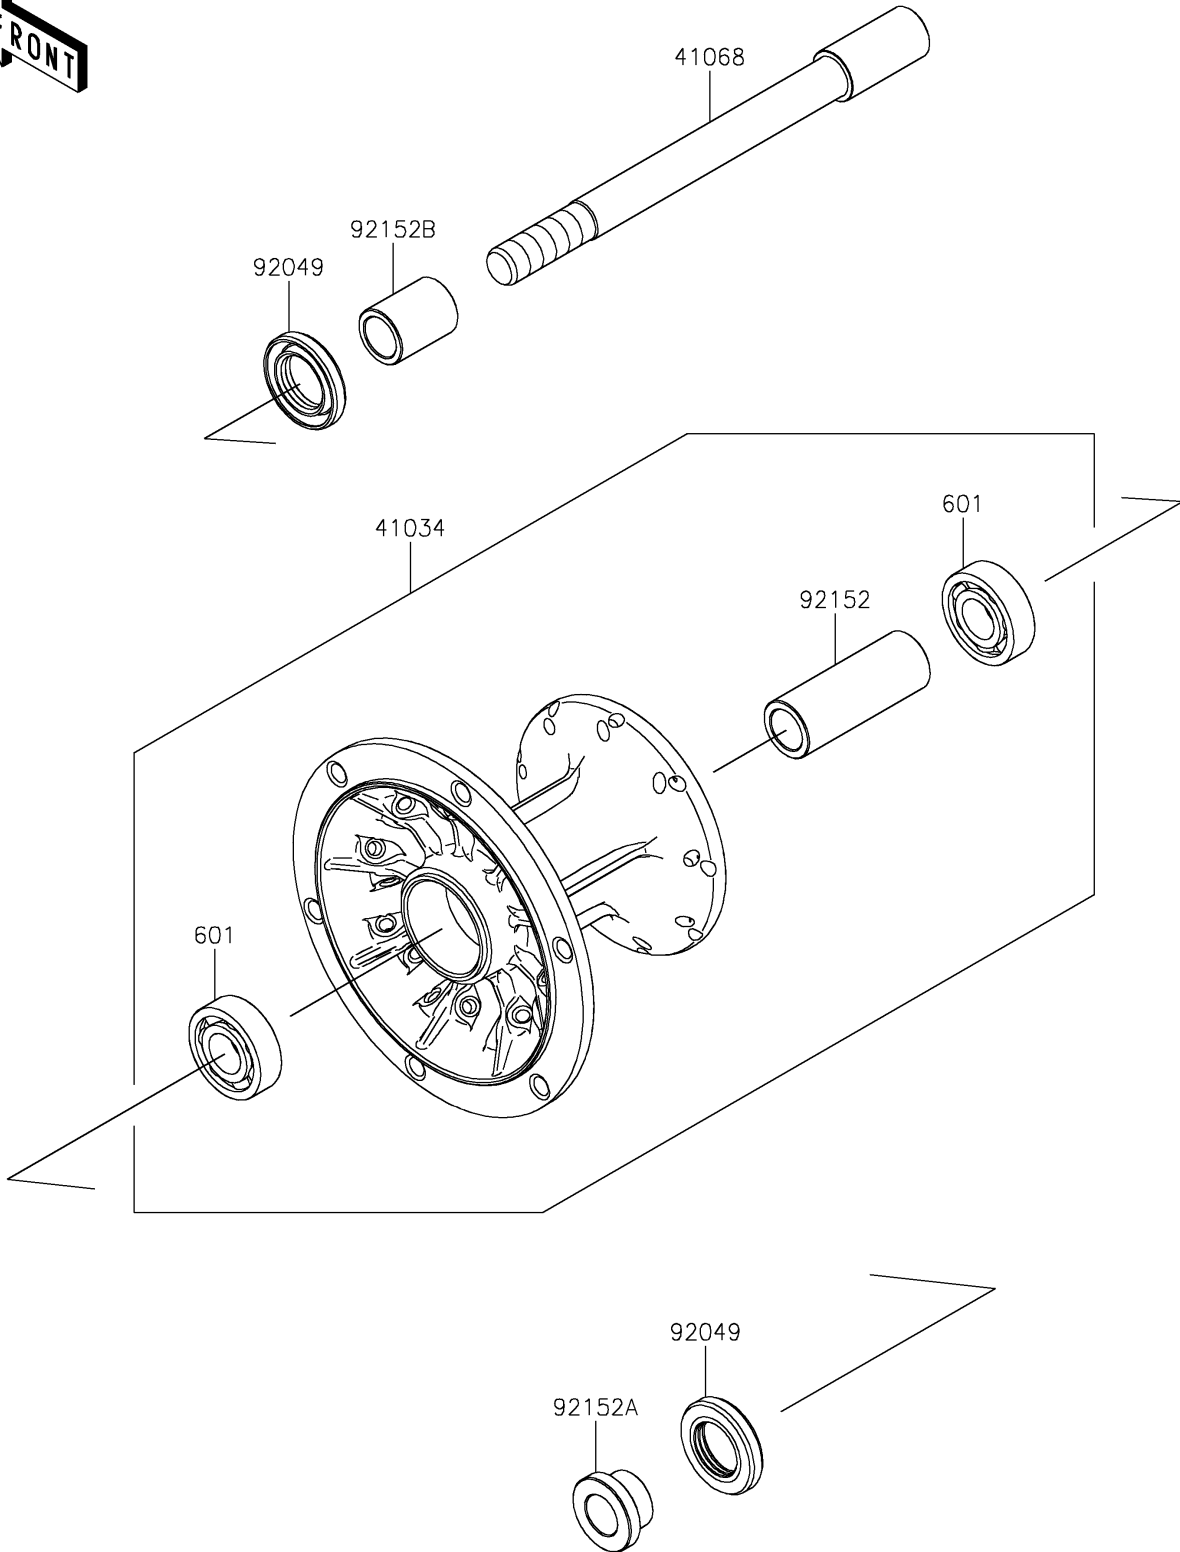

2024 KLR® 650 ADVENTURE ABS PARTS DIAGRAM

Front Hub

F2230

2024 KLR® 650 ADVENTURE ABS PARTS LIST

Front Hub

ITEM NAME	PART NUMBER	QUANTITY
DRUM-ASSY,FR (Ref # 41034)	41034-0608	1
AXLE,FR (Ref # 41068)	41068-0658	1
SEAL-OIL,23X40X7 (Ref # 92049)	92049-0801	2
COLLAR,17.2X25X67.5 (Ref # 92152)	92152-2732	1
COLLAR,LH (Ref # 92152A)	92152-2733	1
COLLAR,RH (Ref # 92152B)	92152-2734	1
BEARING-BALL,#6203UG (Ref # 601)	601B6203UG	2