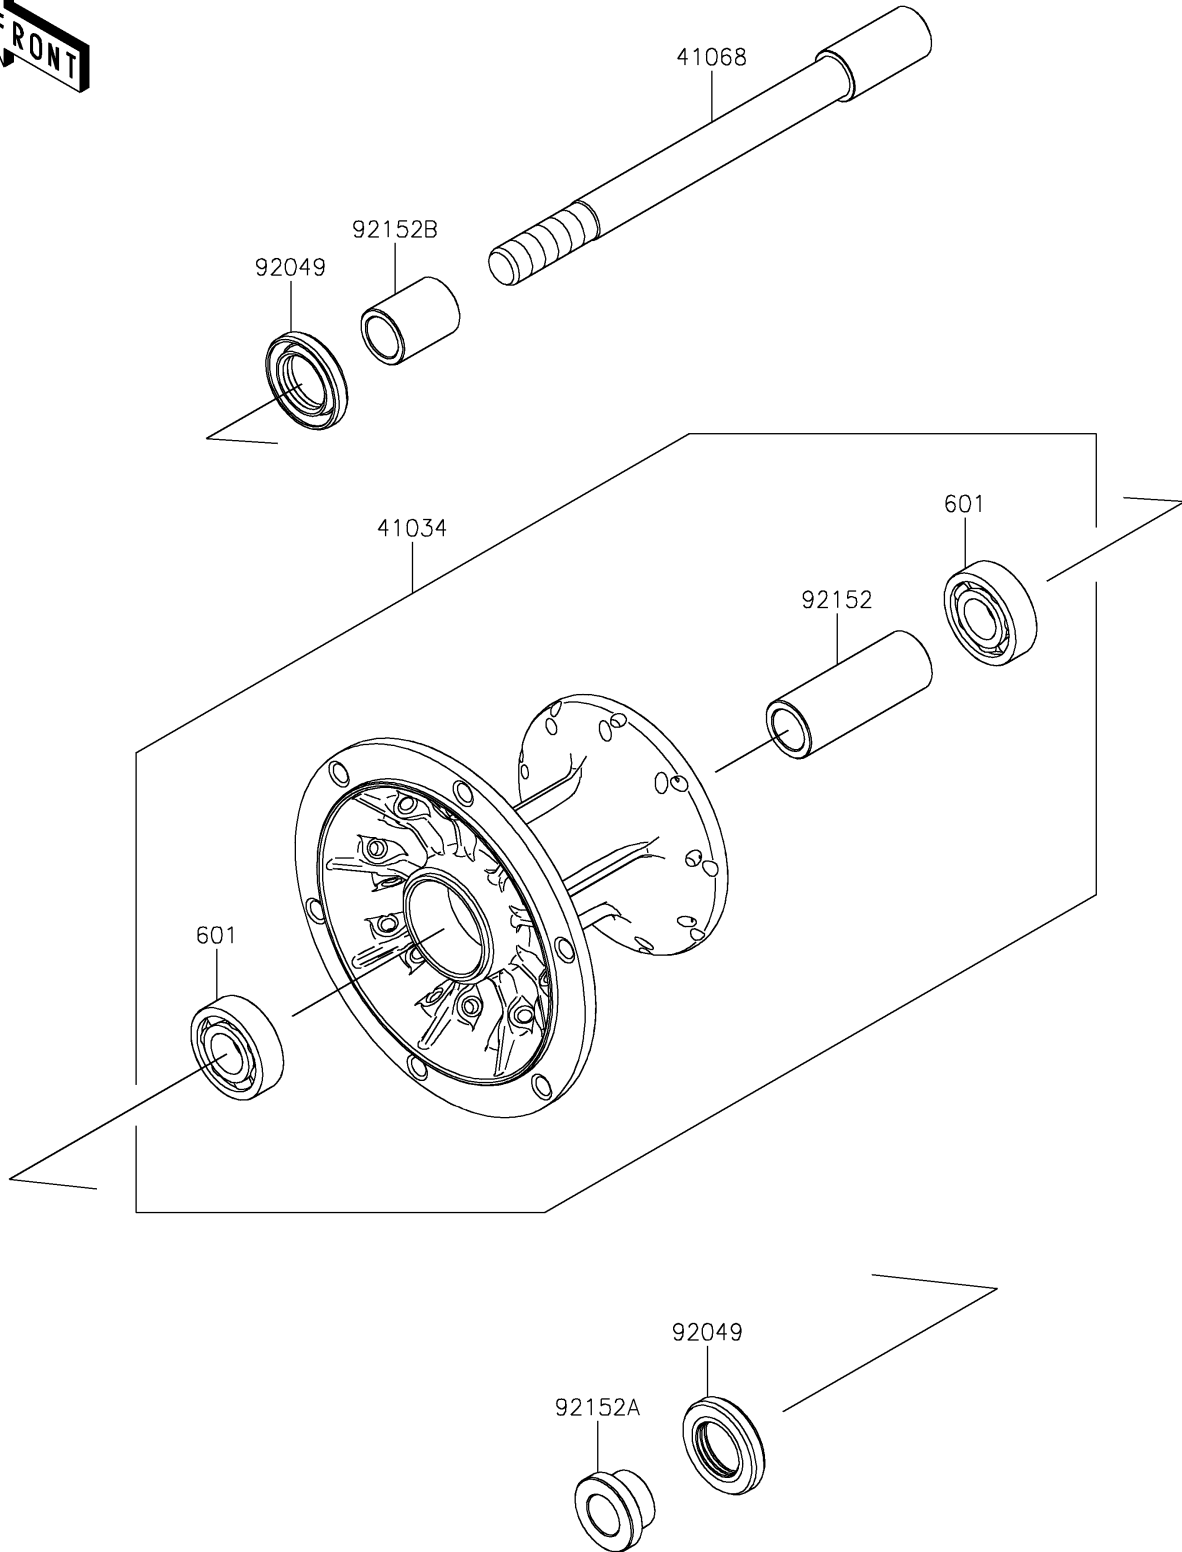

2025 KLR650 Adventure ABS PARTS DIAGRAM

Front Hub

F2230

2025 KLR650 Adventure ABS PARTS LIST

Front Hub

ITEM NAME	PART NUMBER	QUANTITY
DRUM-ASSY,FR (Ref # 41034)	41034-0608	1
AXLE,FR (Ref # 41068)	41068-0658	1
SEAL-OIL,23X40X7 (Ref # 92049)	92049-0801	2
COLLAR,17.2X25X67.5 (Ref # 92152)	92152-2732	1
COLLAR,LH (Ref # 92152A)	92152-2733	1
COLLAR,RH (Ref # 92152B)	92152-2734	1
BEARING-BALL,#6203UG (Ref # 601)	601B6203UG	2