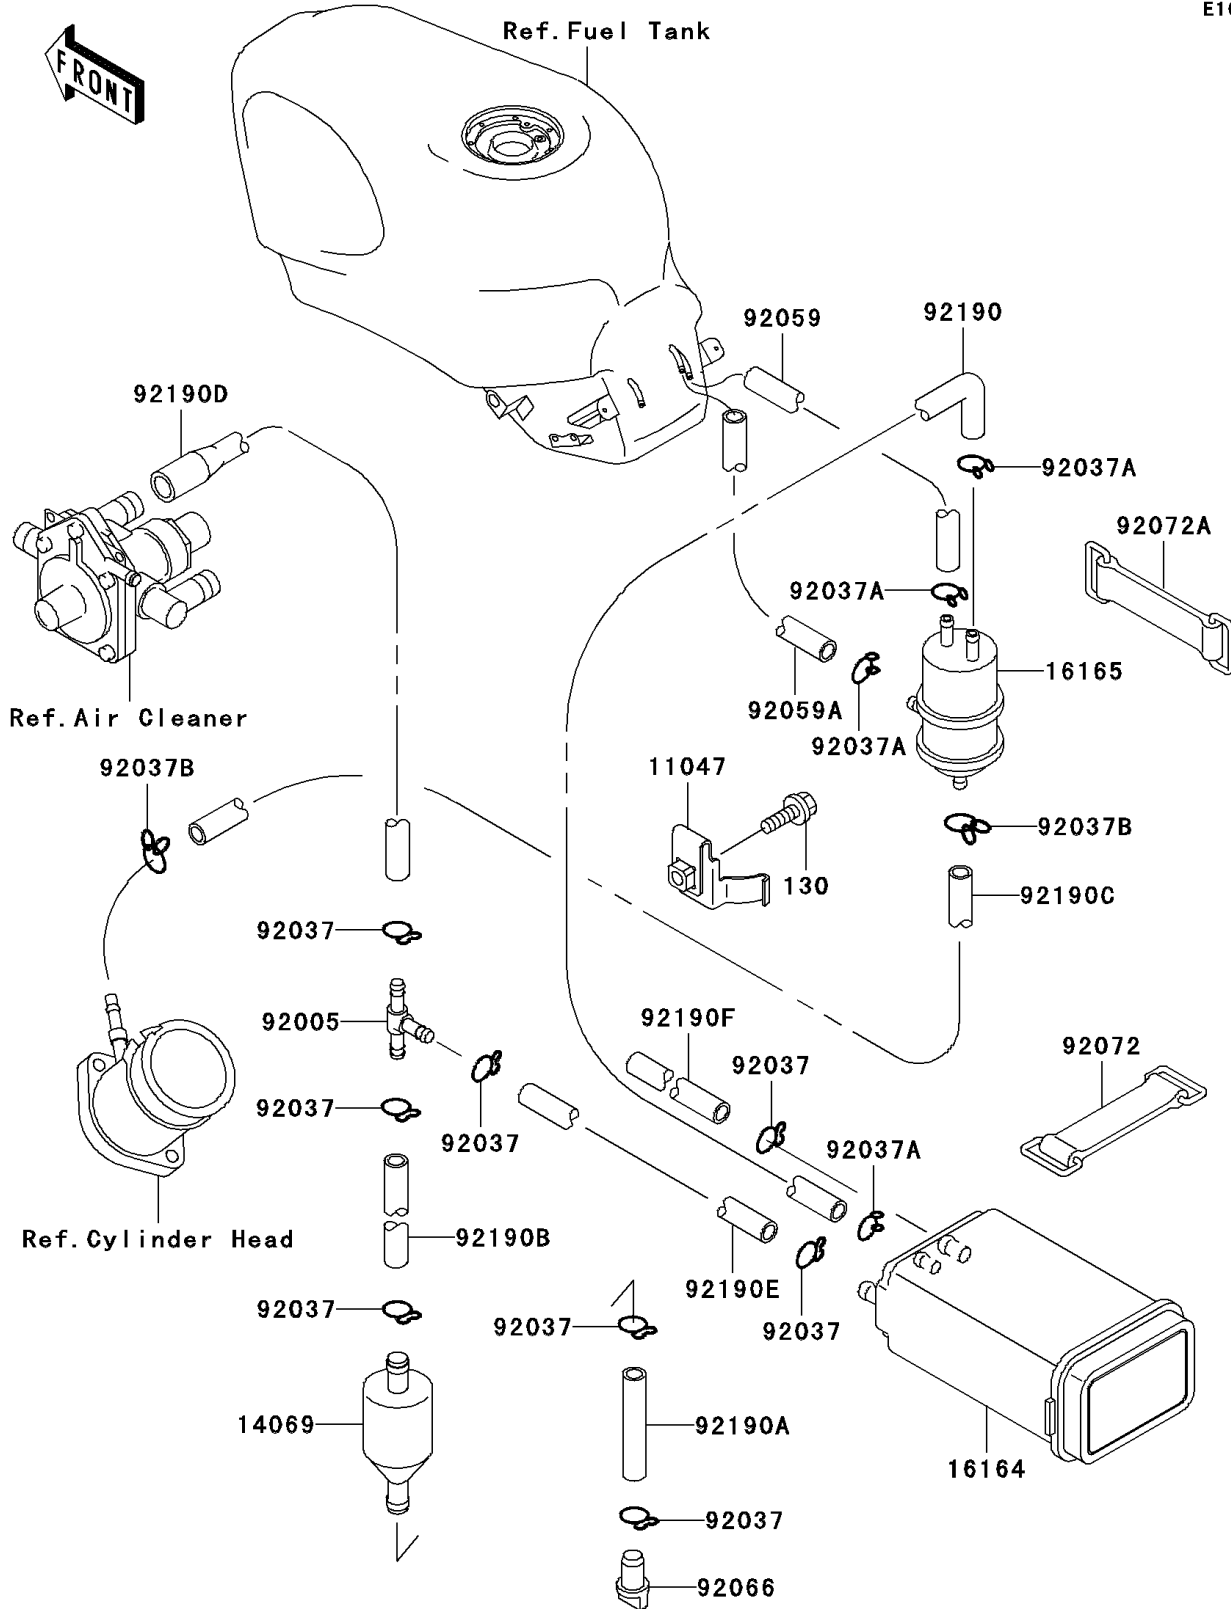

2003 ZZR600 PARTS DIAGRAM

Fuel Evaporative System(E10-E12)

E1650

2003 ZZR600 PARTS LIST

Fuel Evaporative System(E10-E12)

ITEM NAME	PART NUMBER	QUANTITY
BOLT-FLANGED (Ref # 130)	130J0612	1
BRACKET,CANISTER (Ref # 11047)	11047-1990	1
BREATHER (Ref # 14069)	14069-1051	1
CANISTER (Ref # 16164)	16164-1052	1
SEPARATOR (Ref # 16165)	16165-1001	1
FITTING,T-TYPE (Ref # 92005)	92005-1119	1
CLAMP,HOSE (Ref # 92037)	92037-1104	8
CLAMP,TUBE (Ref # 92037A)	92037-147	4
CLAMP (Ref # 92037B)	92037-1712	2
TUBE,5X10X170,BLUE (Ref # 92059)	92059-1496	1
TUBE,5X10X230,RED (Ref # 92059A)	92059-1497	1
PLUG,DRAIN (Ref # 92066)	92066-1211	1
BAND,L=142.1 (Ref # 92072)	92072-006	1
BAND,L=50 (Ref # 92072A)	92072-1419	1
TUBE,5X10X690,BLUE (Ref # 92190)	92190-1099	1
TUBE,7X12X45 (Ref # 92190A)	92190-1200	1
TUBE,7X12X160 (Ref # 92190B)	92190-1201	1
TUBE,4X9X651,WHITE (Ref # 92190C)	92190-1440	1
TUBE,L=569,YELLOW (Ref # 92190D)	92190-1441	1
TUBE,7X12X700,YELLOW (Ref # 92190E)	92190-1442	1
TUBE,7X12X1250,GREEN (Ref # 92190F)	92190-1443	1