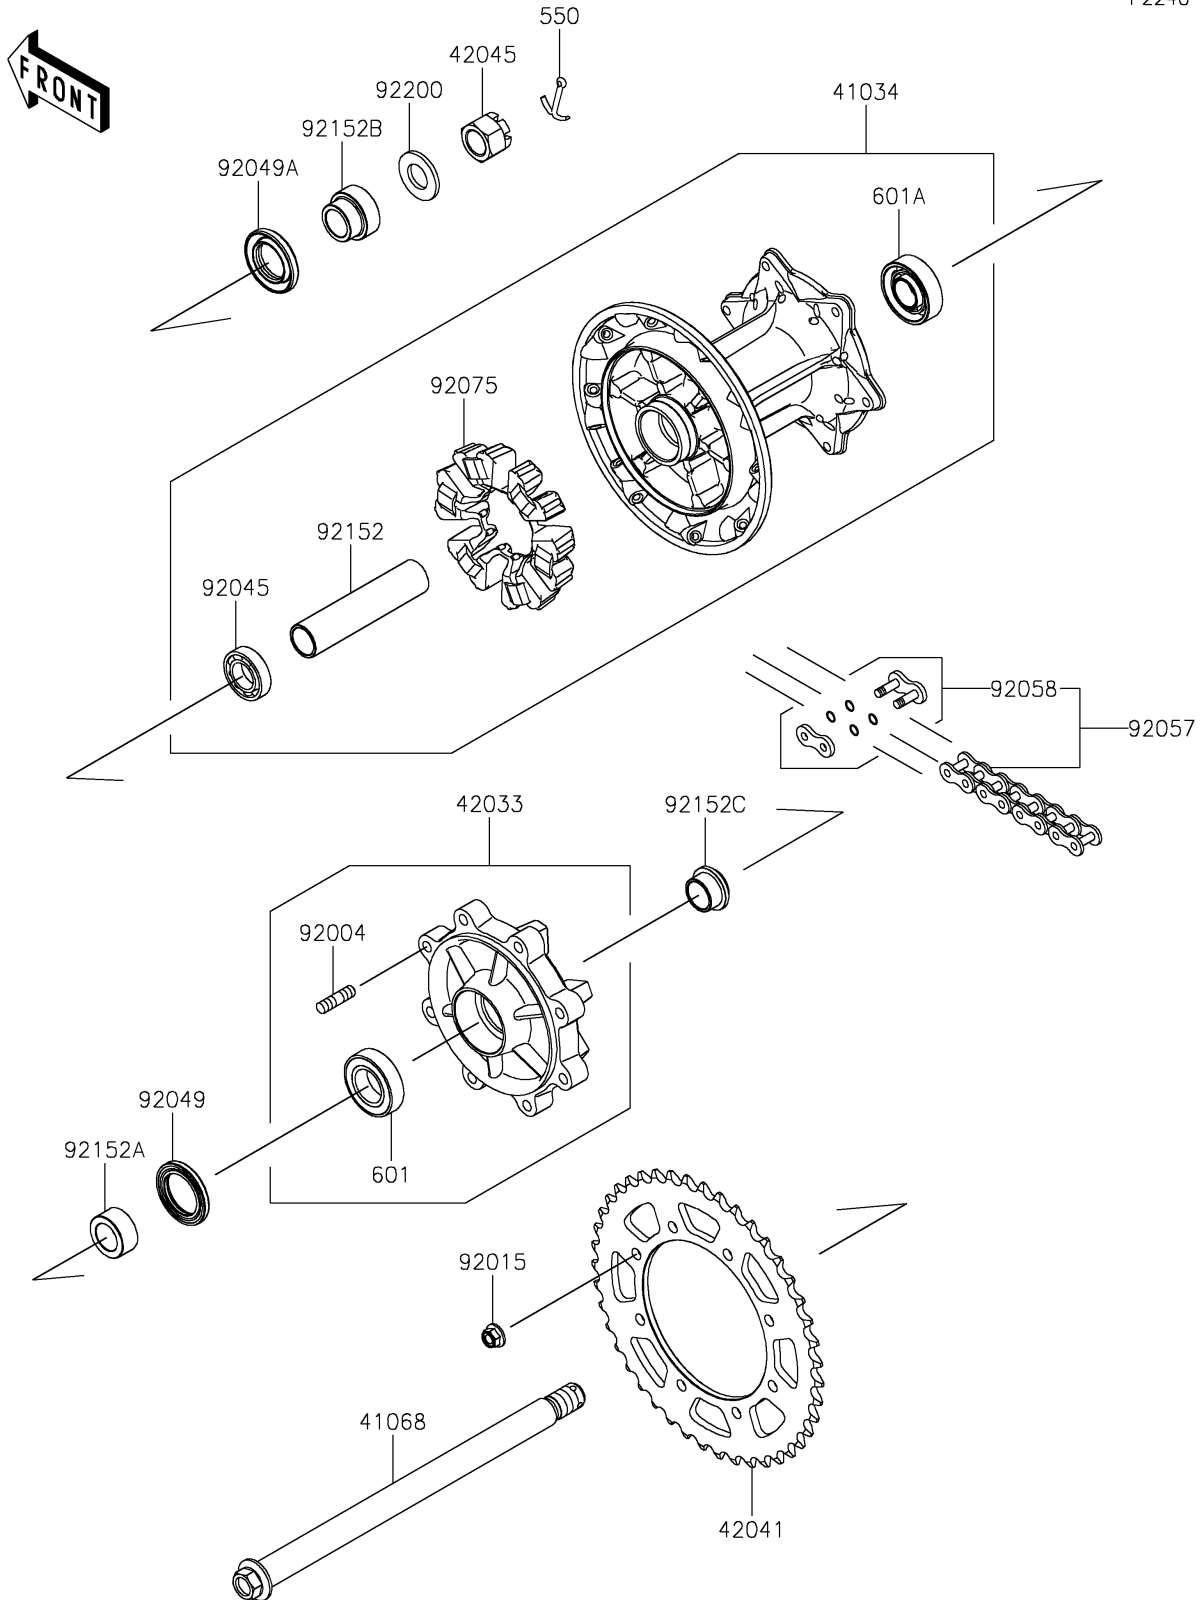

2024 KLR® 650 ADVENTURE ABS PARTS DIAGRAM

Rear Hub

F2240

2024 KLR® 650 ADVENTURE ABS PARTS LIST

Rear Hub

ITEM NAME	PART NUMBER	QUANTITY
DRUM-ASSY,RR (Ref # 41034)	41034-0609	1
AXLE,RR (Ref # 41068)	41068-0659	1
COUPLING-ASSY,REAR HUB (Ref # 42033)	42033-0596	1
SPROCKET-HUB,43T (Ref # 42041)	42041-0185	1
NUT,CASTLE,18MM (Ref # 42045)	42045-018	1
STUD,8X16 (Ref # 92004)	92004-1150	8
NUT,8MM (Ref # 92015)	92015-1432	8
BEARING-BALL,20X37X9 (Ref # 92045)	92045-0942	1
SEAL-OIL,32X47X5 (Ref # 92049)	92049-0795	1
SEAL-OIL,27X47X7 (Ref # 92049A)	92049-0802	1
CHAIN,DRIVE,520VEX110L (Ref # 92057)	92057-0806	1
JOINT-CHAIN (Ref # 92058)	92058-0044	1
DAMPER,SHOCK,RR HUB (Ref # 92075)	92075-1068	1
COLLAR,20.2X28X110.5 (Ref # 92152)	92152-2735	1
COLLAR,LH (Ref # 92152A)	92152-2736	1
COLLAR,RH (Ref # 92152B)	92152-2737	1
COLLAR,COUPLING (Ref # 92152C)	92152-2738	1
WASHER,19X36X3.2 (Ref # 92200)	92200-0296	1
PIN-COTTER,4.0X35 (Ref # 550)	550AA4035	1
BEARING-BALL,#6005UU (Ref # 601)	601B6005UU	1
BEARING-BALL,#6204UG (Ref # 601A)	601B6204UG	1