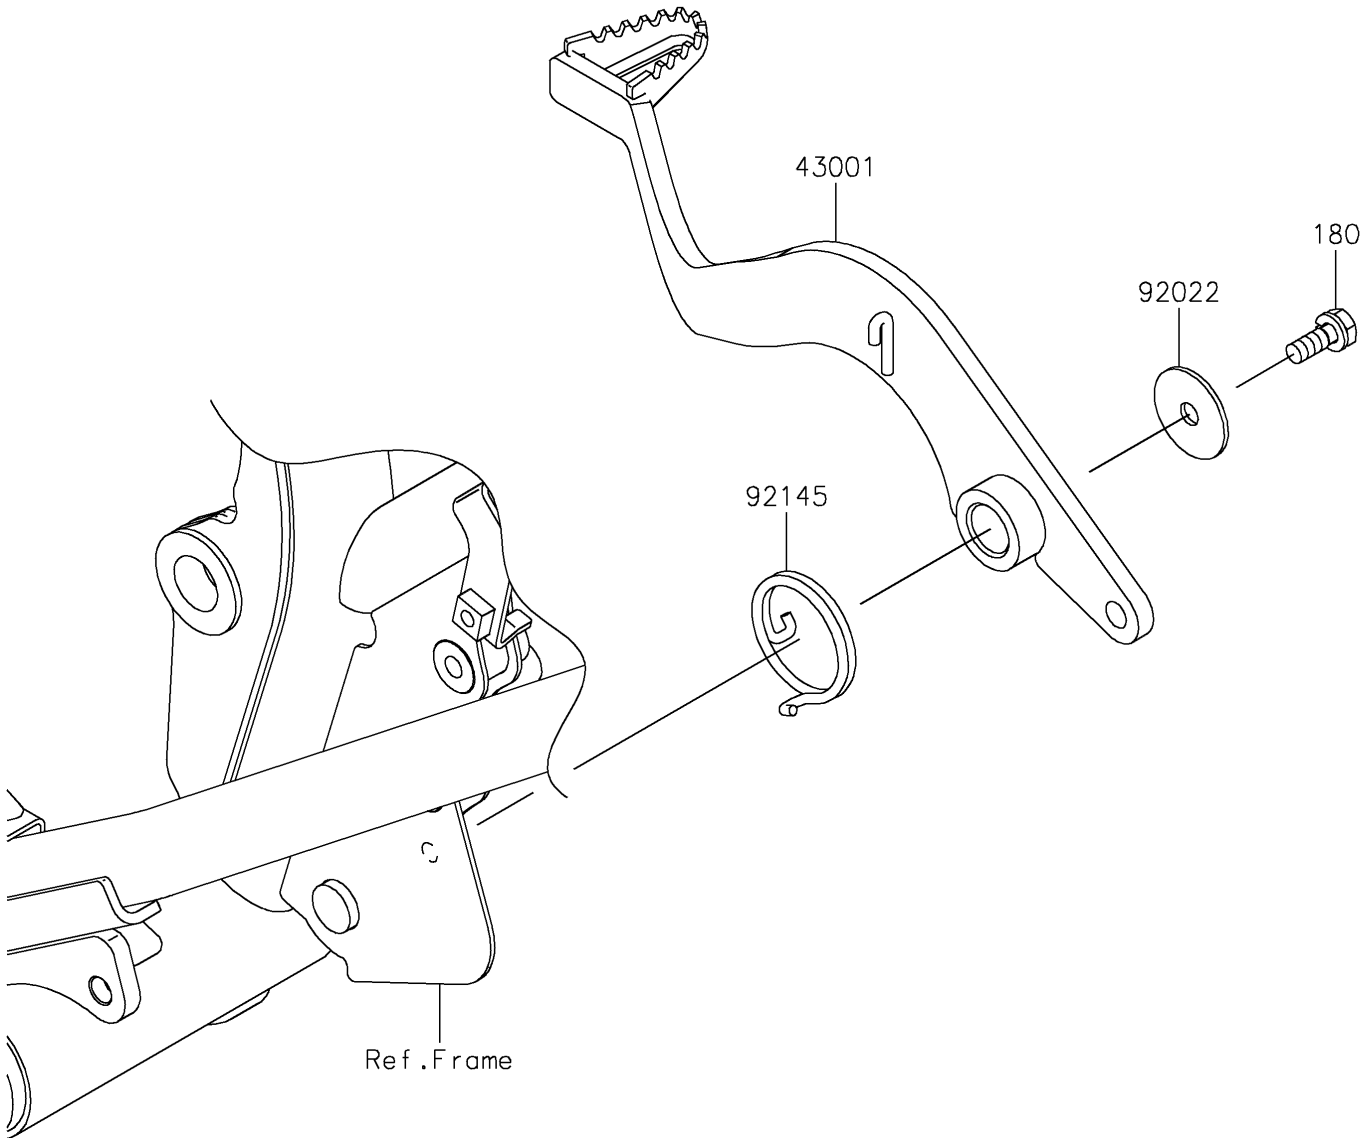

2025 KLR650 Adventure ABS PARTS DIAGRAM

Brake Pedal

F2260

2025 KLR650 Adventure ABS PARTS LIST

Brake Pedal

ITEM NAME	PART NUMBER	QUANTITY
LEVER-BRAKE,PEDAL (Ref # 43001)	43001-0777	1
WASHER,7X28X1.6 (Ref # 92022)	92022-1282	1
SPRING,RETURN (Ref # 92145)	92145-0807	1
BOLT-UPSET-WS,6X16 (Ref # 180)	180BA0616	1