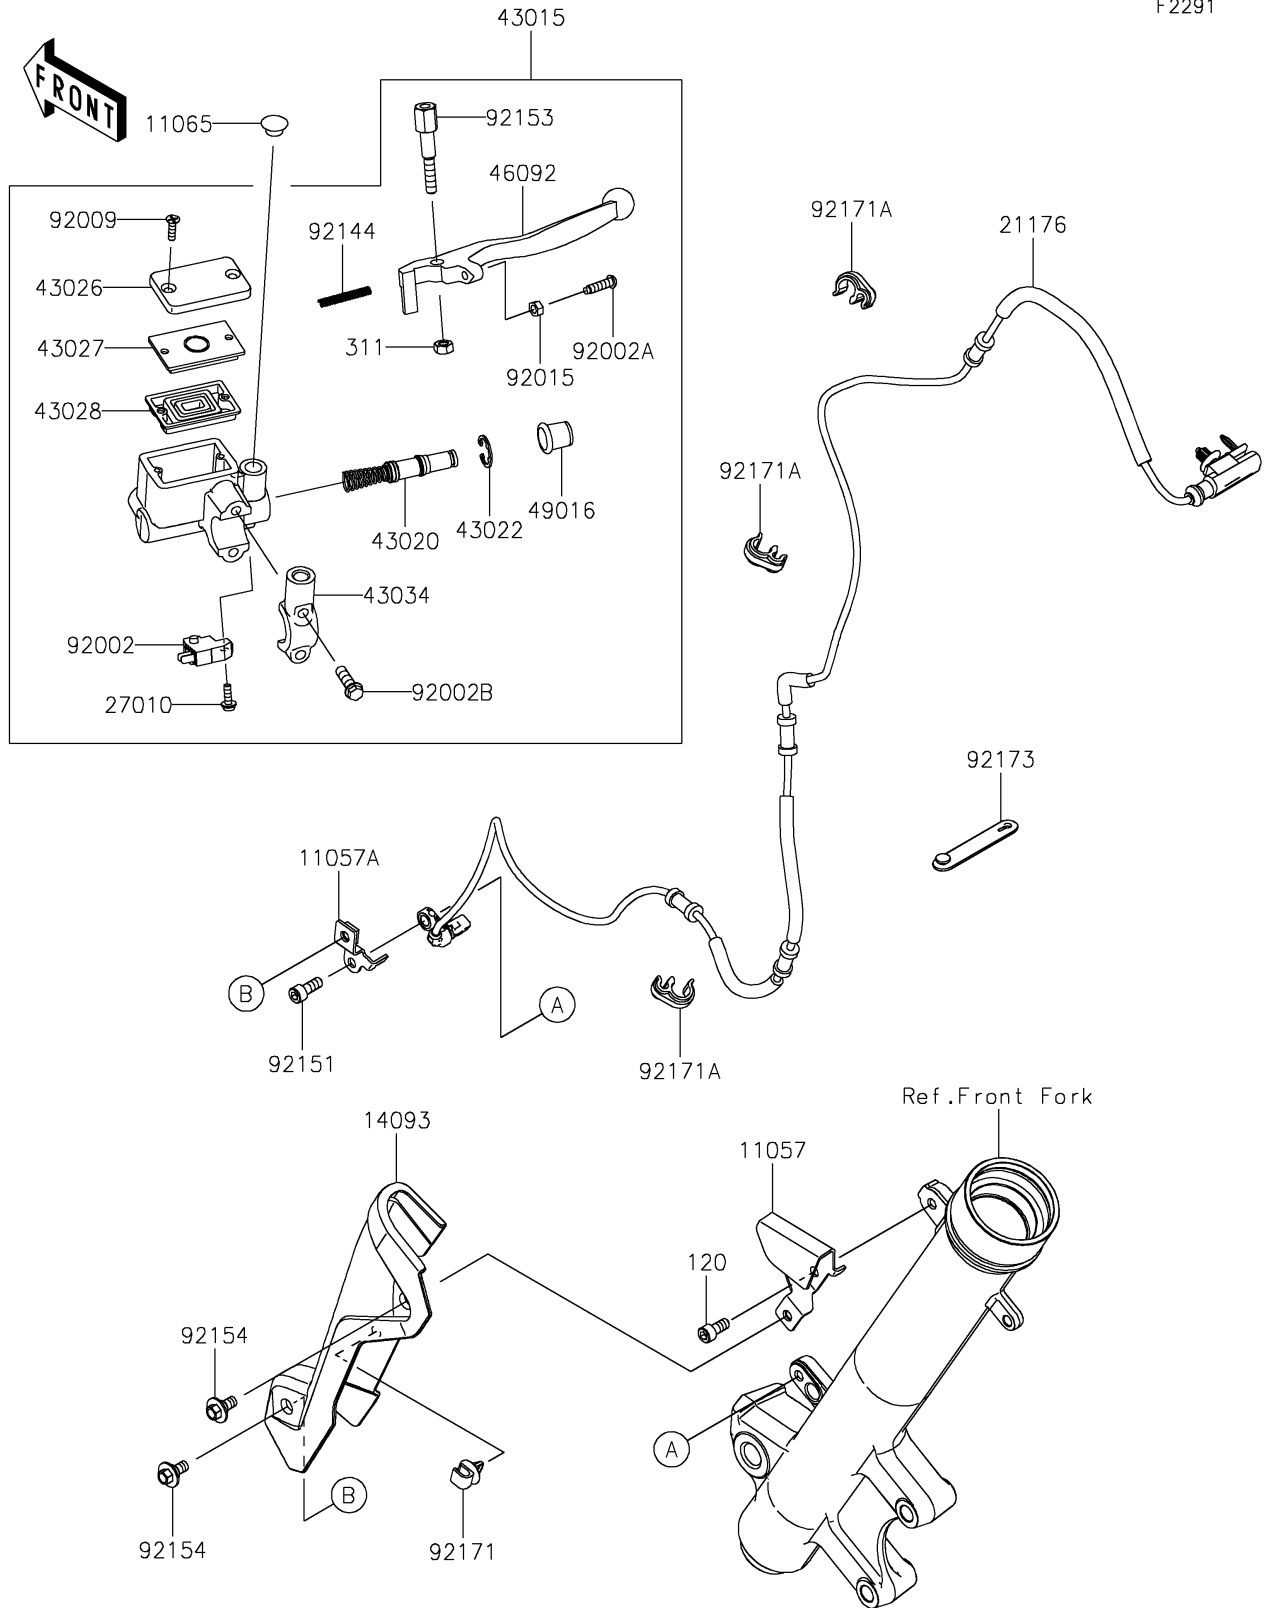

2024 KLR® 650 ADVENTURE ABS PARTS DIAGRAM

Front Master Cylinder

F2291

2024 KLR® 650 ADVENTURE ABS PARTS LIST

Front Master Cylinder

ITEM NAME	PART NUMBER	QUANTITY
BRACKET,ABS SENSOR COVER (Ref # 11057)	11057-4375	1
BRACKET,SPEED SENSOR (Ref # 11057A)	11057-4376	1
CAP,DUMMY (Ref # 11065)	11065-0921	1
COVER,ABS SENSOR (Ref # 14093)	14093-0863	1
SENSOR,SPEED,FR (Ref # 21176)	21176-0994	1
SWITCH,BRAKE (Ref # 27010)	27010-0762	1
CYLINDER-ASSY-MASTER,FR (Ref # 43015)	43015-0788	1
PISTON-COMP-BRAKE (Ref # 43020)	43020-1104	1
STOPPER-BRAKE,PISTON (Ref # 43022)	43022-1010	1
CAP-BRAKE (Ref # 43026)	43026-1082	1
PLATE-DIAPHRAGM (Ref # 43027)	43027-1057	1
DIAPHRAGM (Ref # 43028)	43028-1061	1
HOLDER-BRAKE (Ref # 43034)	43034-0145	1
LEVER-GRIP,FRONT BRAKE (Ref # 46092)	46092-1175	1
COVER-SEAL,MASTER CYLINDER (Ref # 49016)	49016-1044	1
BOLT,SCREW,4X12 (Ref # 92002)	92002-1323	1
BOLT,ADJUST (Ref # 92002A)	92002-1893	1
BOLT (Ref # 92002B)	92002-1894	2
SCREW,4MM (Ref # 92009)	92009-1458	2
NUT,ADJUST (Ref # 92015)	92015-1642	1
SPRING,RETURN (Ref # 92144)	92144-1103	1
BOLT (Ref # 92151)	92151-1166	1
BOLT,LEVER SET (Ref # 92153)	92153-0790	1
BOLT,FLANGED,6X9 (Ref # 92154)	92154-0546	2
CLAMP (Ref # 92171)	92171-0640	1
CLAMP,BRAKE HOSE (Ref # 92171A)	92171-1819	3
CLAMP (Ref # 92173)	92173-2199	1
BOLT-SOCKET,6X14 (Ref # 120)	120CA0614	1
NUT-HEX,6MM (Ref # 311)	311BB0600	1