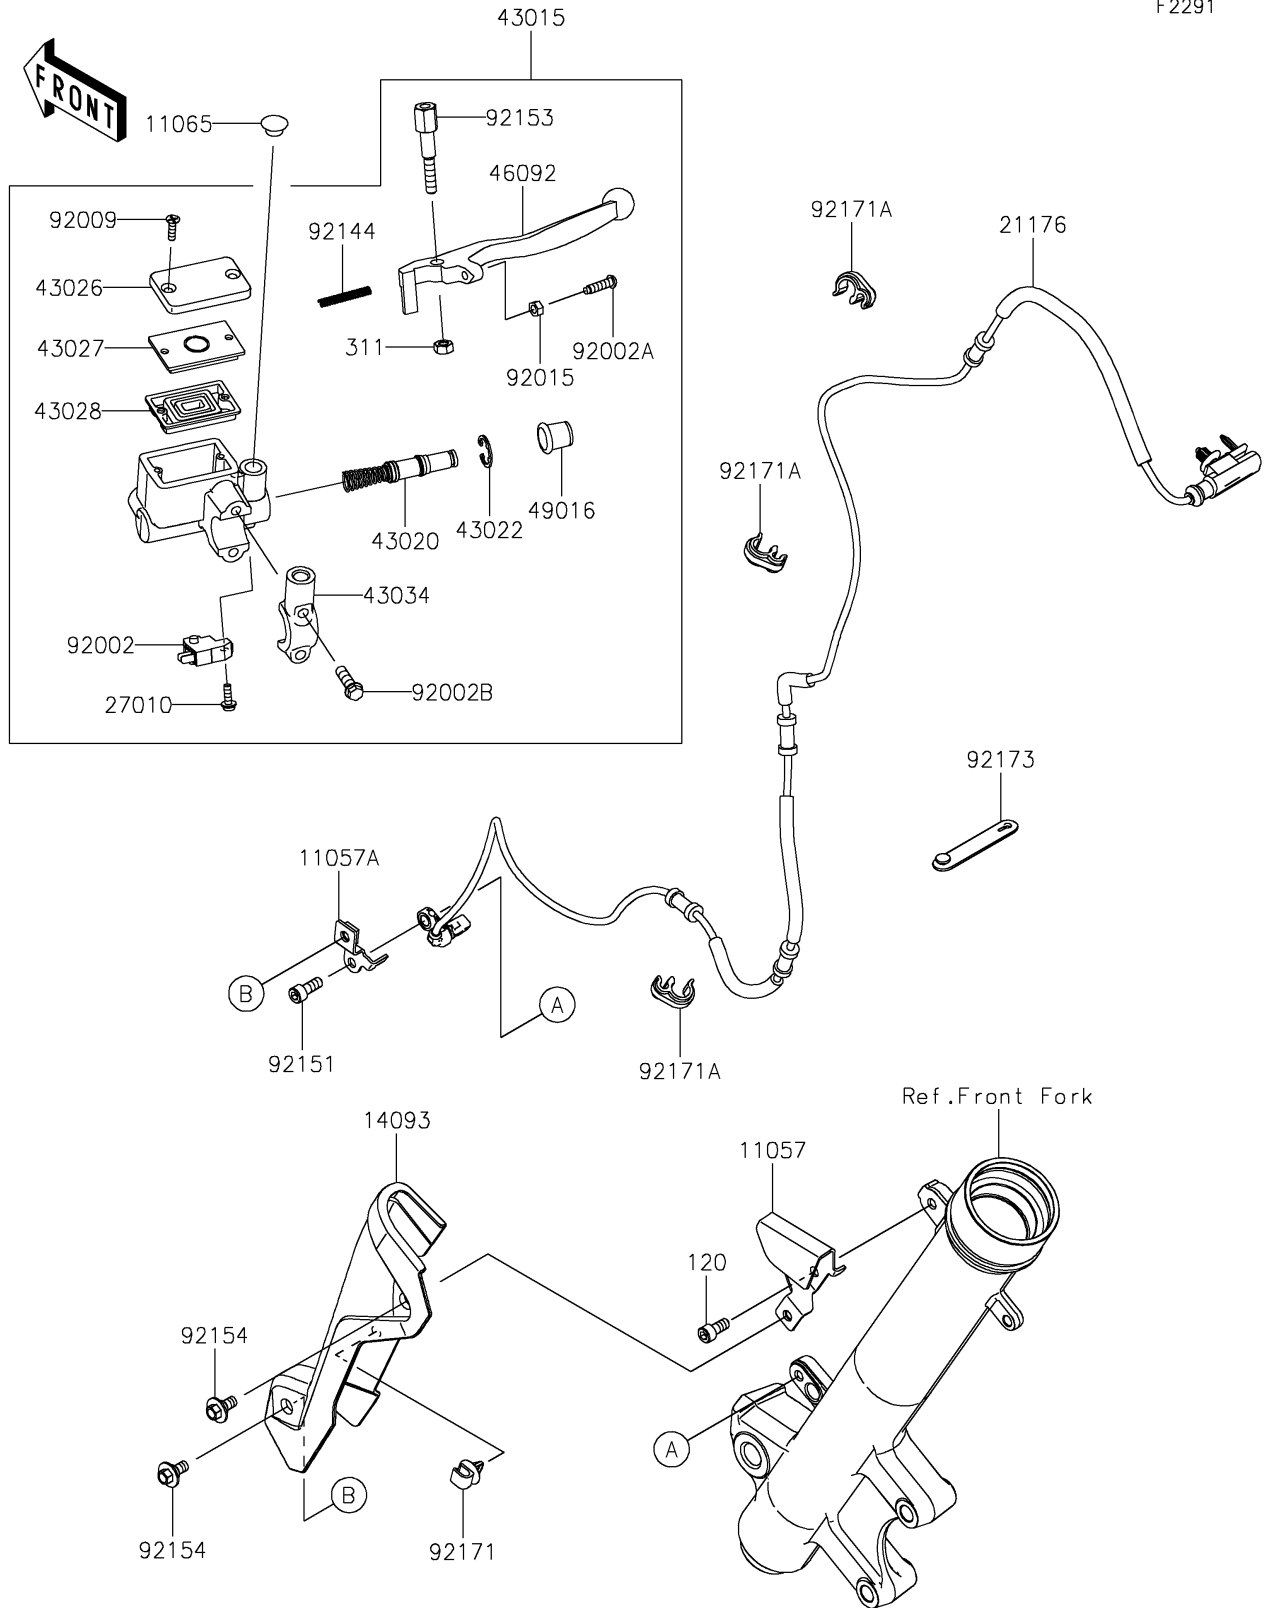

# 2025 KLR650 Adventure ABS PARTS DIAGRAM

## Front Master Cylinder

F2291

## 2025 KLR650 Adventure ABS PARTS LIST

### Front Master Cylinder

ITEM NAME	PART NUMBER	QUANTITY
BRACKET,ABS SENSOR COVER (Ref # 11057)	11057-4375	1
BRACKET,SPEED SENSOR (Ref # 11057A)	11057-4376	1
CAP,DUMMY (Ref # 11065)	11065-0921	1
COVER,ABS SENSOR (Ref # 14093)	14093-0863	1
SENSOR,SPEED,FR (Ref # 21176)	21176-0994	1
SWITCH,BRAKE (Ref # 27010)	27010-0762	1
CYLINDER-ASSY-MASTER,FR (Ref # 43015)	43015-0788	1
PISTON-COMP-BRAKE (Ref # 43020)	43020-1104	1
STOPPER-BRAKE,PISTON (Ref # 43022)	43022-1010	1
CAP-BRAKE (Ref # 43026)	43026-1082	1
PLATE-DIAPHRAGM (Ref # 43027)	43027-1057	1
DIAPHRAGM (Ref # 43028)	43028-1061	1
HOLDER-BRAKE (Ref # 43034)	43034-0145	1
LEVER-GRIP,FRONT BRAKE (Ref # 46092)	46092-1175	1
COVER-SEAL,MASTER CYLINDER (Ref # 49016)	49016-1044	1
BOLT,SCREW,4X12 (Ref # 92002)	92002-1323	1
BOLT,ADJUST (Ref # 92002A)	92002-1893	1
BOLT (Ref # 92002B)	92002-1894	2
SCREW,4MM (Ref # 92009)	92009-1458	2
NUT,ADJUST (Ref # 92015)	92015-1642	1
SPRING,RETURN (Ref # 92144)	92144-1103	1
BOLT (Ref # 92151)	92151-1166	1
BOLT,LEVER SET (Ref # 92153)	92153-0790	1
BOLT,FLANGED,6X9 (Ref # 92154)	92154-0546	2
CLAMP (Ref # 92171)	92171-0640	1
CLAMP,BRAKE HOSE (Ref # 92171A)	92171-1819	3
CLAMP (Ref # 92173)	92173-2199	1
BOLT-SOCKET,6X14 (Ref # 120)	120CA0614	1
NUT-HEX,6MM (Ref # 311)	311BB0600	1