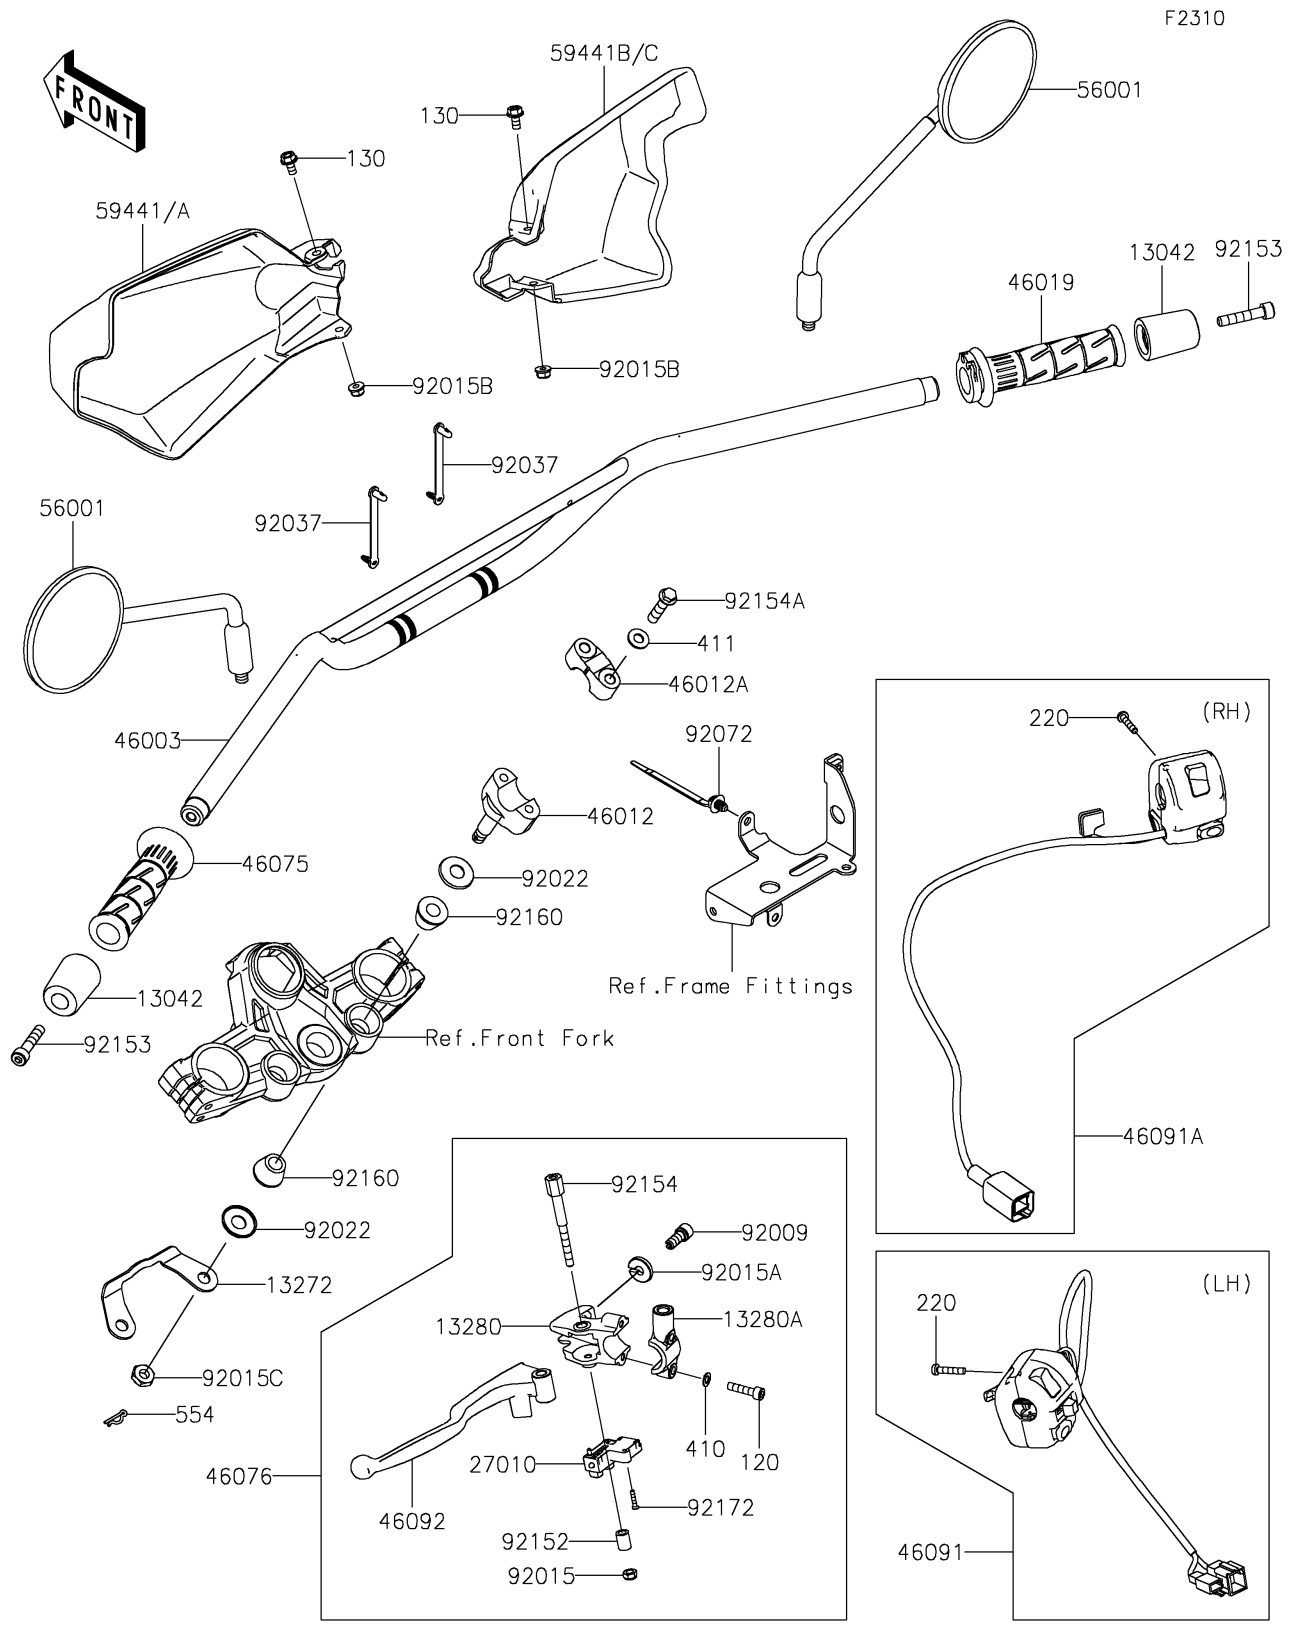

2025 KLR650 Adventure ABS PARTS DIAGRAM

Handlebar

2025 KLR650 Adventure ABS PARTS LIST

Handlebar

ITEM NAME	PART NUMBER	QUANTITY
WEIGHT,HANDLE (Ref # 13042)	13042-5007	2
PLATE,STABILIZER (Ref # 13272)	13272-3799	1
HOLDER,LEVER (Ref # 13280)	13280-0929	1
HOLDER,MIRROR (Ref # 13280A)	13280-0930	1
SWITCH,CLUTCH (Ref # 27010)	27010-0729	1
HANDLE (Ref # 46003)	46003-0793	1
HOLDER-HANDLE,LWR,F.S.BLACK (Ref # 46012)	46012-0075-18R	2
HOLDER-HANDLE,UPP,F.S.BLACK (Ref # 46012A)	46012-0380-18R	2
GRIP-ASSY,THROTTLE (Ref # 46019)	46019-0060	1
GRIP,HANDLE,LH (Ref # 46075)	46075-0564	1
LEVER-ASSY-GRIP (Ref # 46076)	46076-0183	1
HOUSING-ASSY-CONTROL,LH (Ref # 46091)	46091-0552	1
HOUSING-ASSY-CONTROL,RH (Ref # 46091A)	46091-0553	1
LEVER-GRIP,CLUTCH (Ref # 46092)	46092-0583	1
MIRROR-ASSY (Ref # 56001)	56001-0444	2
COVER-HANDLE,LH,EBONY (Ref # 59441A)	59441-0304-6C	1
COVER-HANDLE,RH,EBONY (Ref # 59441C)	59441-0307-6C	1
SCREW,CABLE ADJUST,8MM,BLACK (Ref # 92009)	92009-1134	1
NUT,LOCK,6MM,BLACK (Ref # 92015)	92015-1191	1
NUT,CABLE ADJUST LOCK,8MM,BLK (Ref # 92015A)	92015-1197	1
NUT,LOCK,FLANGED,6MM (Ref # 92015B)	92015-1603	2
NUT,LOCK,10MM (Ref # 92015C)	92015-1962	2
WASHER (Ref # 92022)	92022-1737	4
CLAMP,SPEED,L=58 (Ref # 92037)	92037-1163	2
BAND,OS170-FT7(BLACK) (Ref # 92072)	92072-1414	1
COLLAR,6.5X10.5X14 (Ref # 92152)	92152-2848	1
BOLT,SOCKET,8X40 (Ref # 92153)	92153-1901	2
BOLT (Ref # 92154)	92154-2359	1
BOLT,FLANGED,8X35 (Ref # 92154A)	92154-3964	4

2025 KLR650 Adventure ABS PARTS LIST

Handlebar

ITEM NAME	PART NUMBER	QUANTITY
DAMPER,HANDLE HOLDER (Ref # 92160)	92160-1544	4
SCREW,3X16 (Ref # 92172)	92172-0183	2
BOLT-SOCKET,6X25 (Ref # 120)	120CB0625	2
BOLT-FLANGED,6X12 (Ref # 130)	130BB0612	2
SCREW-PAN-CROS,5X25 (Ref # 220)	220AB0525	4
WASHER-PLAIN-SMALL,6MM (Ref # 410)	410AB0600	2
WASHER-PLAIN,8.5X18X1.6 (Ref # 411)	411AB0800	4
PIN-SNAP (Ref # 554)	554DA0800	2