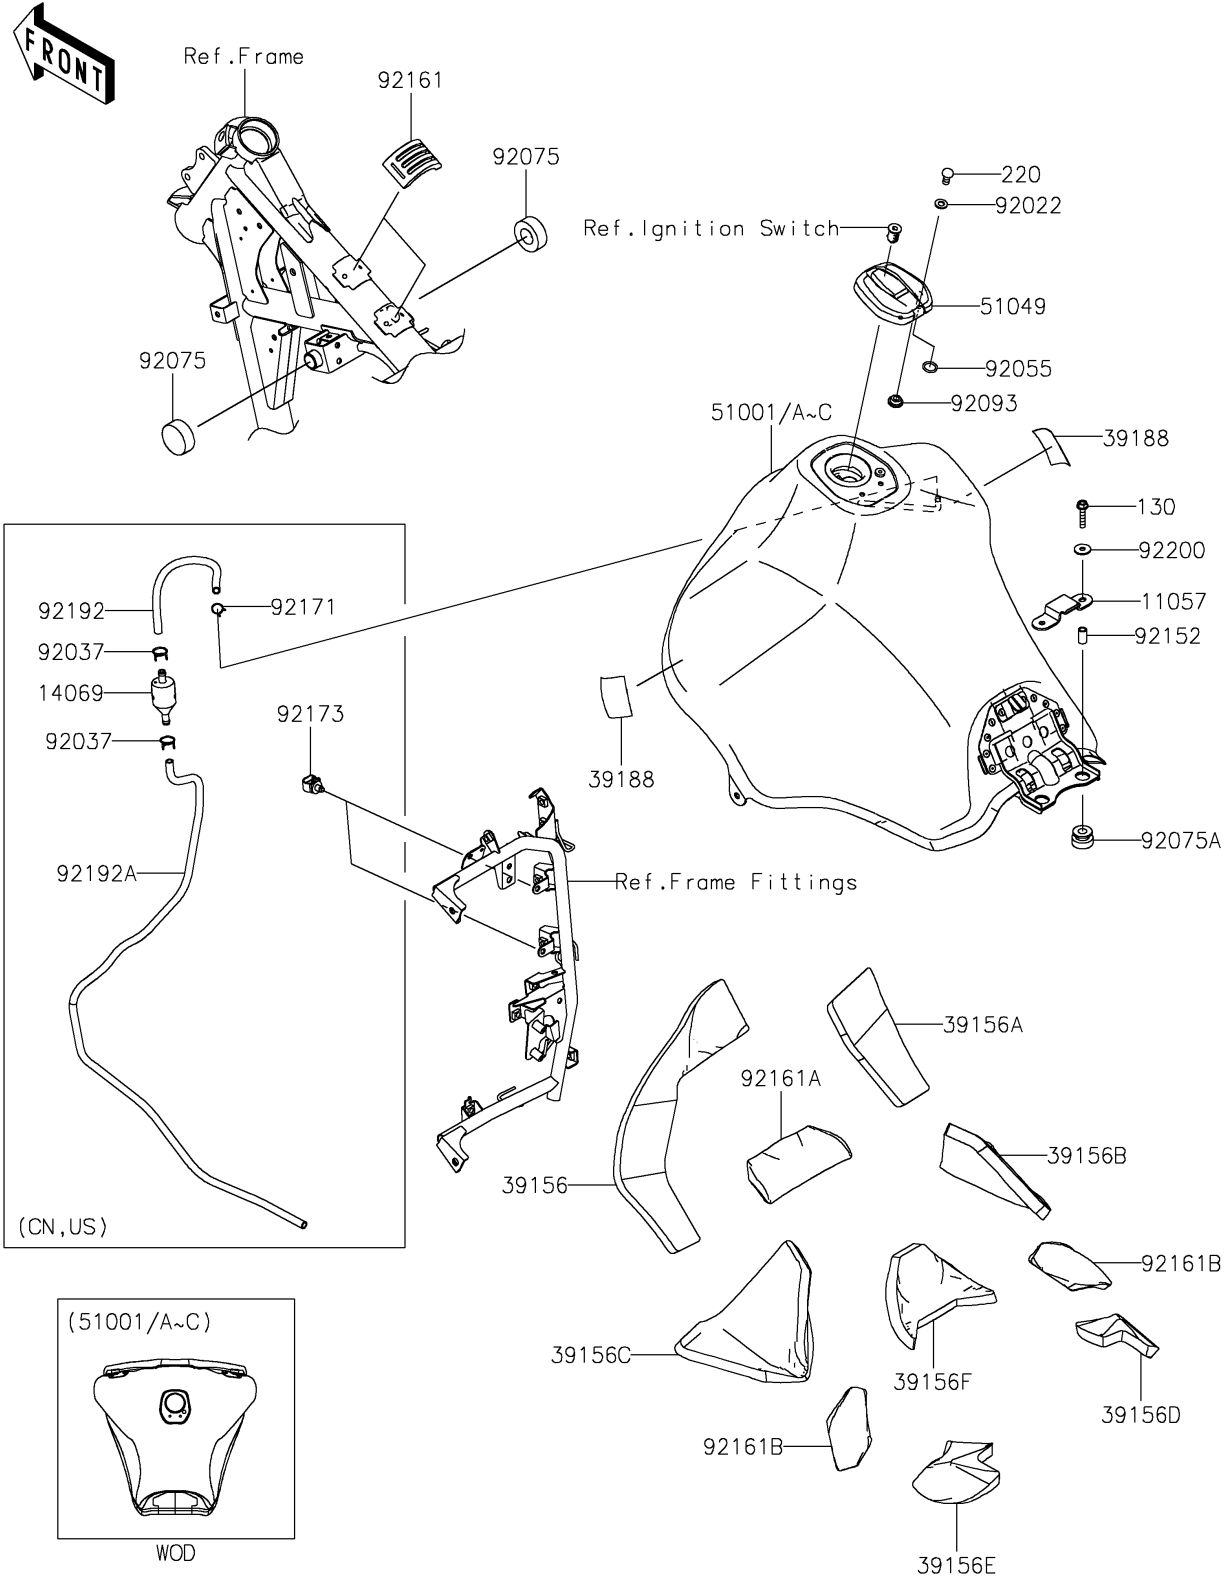

2025 KLR650 Adventure ABS PARTS DIAGRAM

Fuel Tank

F2410

2025 KLR650 Adventure ABS PARTS LIST

Fuel Tank

ITEM NAME	PART NUMBER	QUANTITY
BRACKET,SEAT (Ref # 11057)	11057-4274	1
PAD,FR,LH (Ref # 39156)	39156-2664	1
PAD,FR,RH (Ref # 39156A)	39156-2665	1
PAD,MID,RH (Ref # 39156B)	39156-2701	1
PAD,MID,LH (Ref # 39156C)	39156-2702	1
PAD,RR,RH (Ref # 39156D)	39156-2703	1
PAD,RR,LH (Ref # 39156E)	39156-2704	1
PAD,CNT (Ref # 39156F)	39156-2705	1
TAPE,40X50 (Ref # 39188)	39188-0049	2
TANK-COMP-FUEL,M.M.T.BLUE (Ref # 51001A)	51001-0903-68M	1
CAP-TANK,FUEL (Ref # 51049)	51049-0760	1
WASHER,5.1X10X1.0 (Ref # 92022)	92022-1977	2
RING-O (Ref # 92055)	92055-1023	2
DAMPER,FUEL TANK (Ref # 92075)	92075-101	2
DAMPER (Ref # 92075A)	92075-1660	2
SEAL,FUEL TANK CAP (Ref # 92093)	92093-1030	1
COLLAR,6.8X10X18 (Ref # 92152)	92152-2726	2
DAMPER (Ref # 92161)	92161-2372	2
DAMPER,CNT (Ref # 92161A)	92161-2394	1
DAMPER,LH&RH (Ref # 92161B)	92161-2395	2
WASHER,6.5X20X1.6 (Ref # 92200)	92200-1962	2
BOLT-FLANGED,6X30 (Ref # 130)	130BB0630	2
SCREW-PAN-CROS,5X10 (Ref # 220)	220AA0510	2
BREATHER,FUEL TANK (Ref # 14069)	14069-1004	1
CLAMP,TUBE (Ref # 92037)	92037-147	2
CLAMP,8X0.7 (Ref # 92171)	92171-1973	1
CLAMP,12MM DIA. (Ref # 92173)	92173-0736	2
TUBE,BREATHER,6X9X220 (Ref # 92192)	92192-2441	1
TUBE,BREATHER,6X9X900 (Ref # 92192A)	92192-2442	1